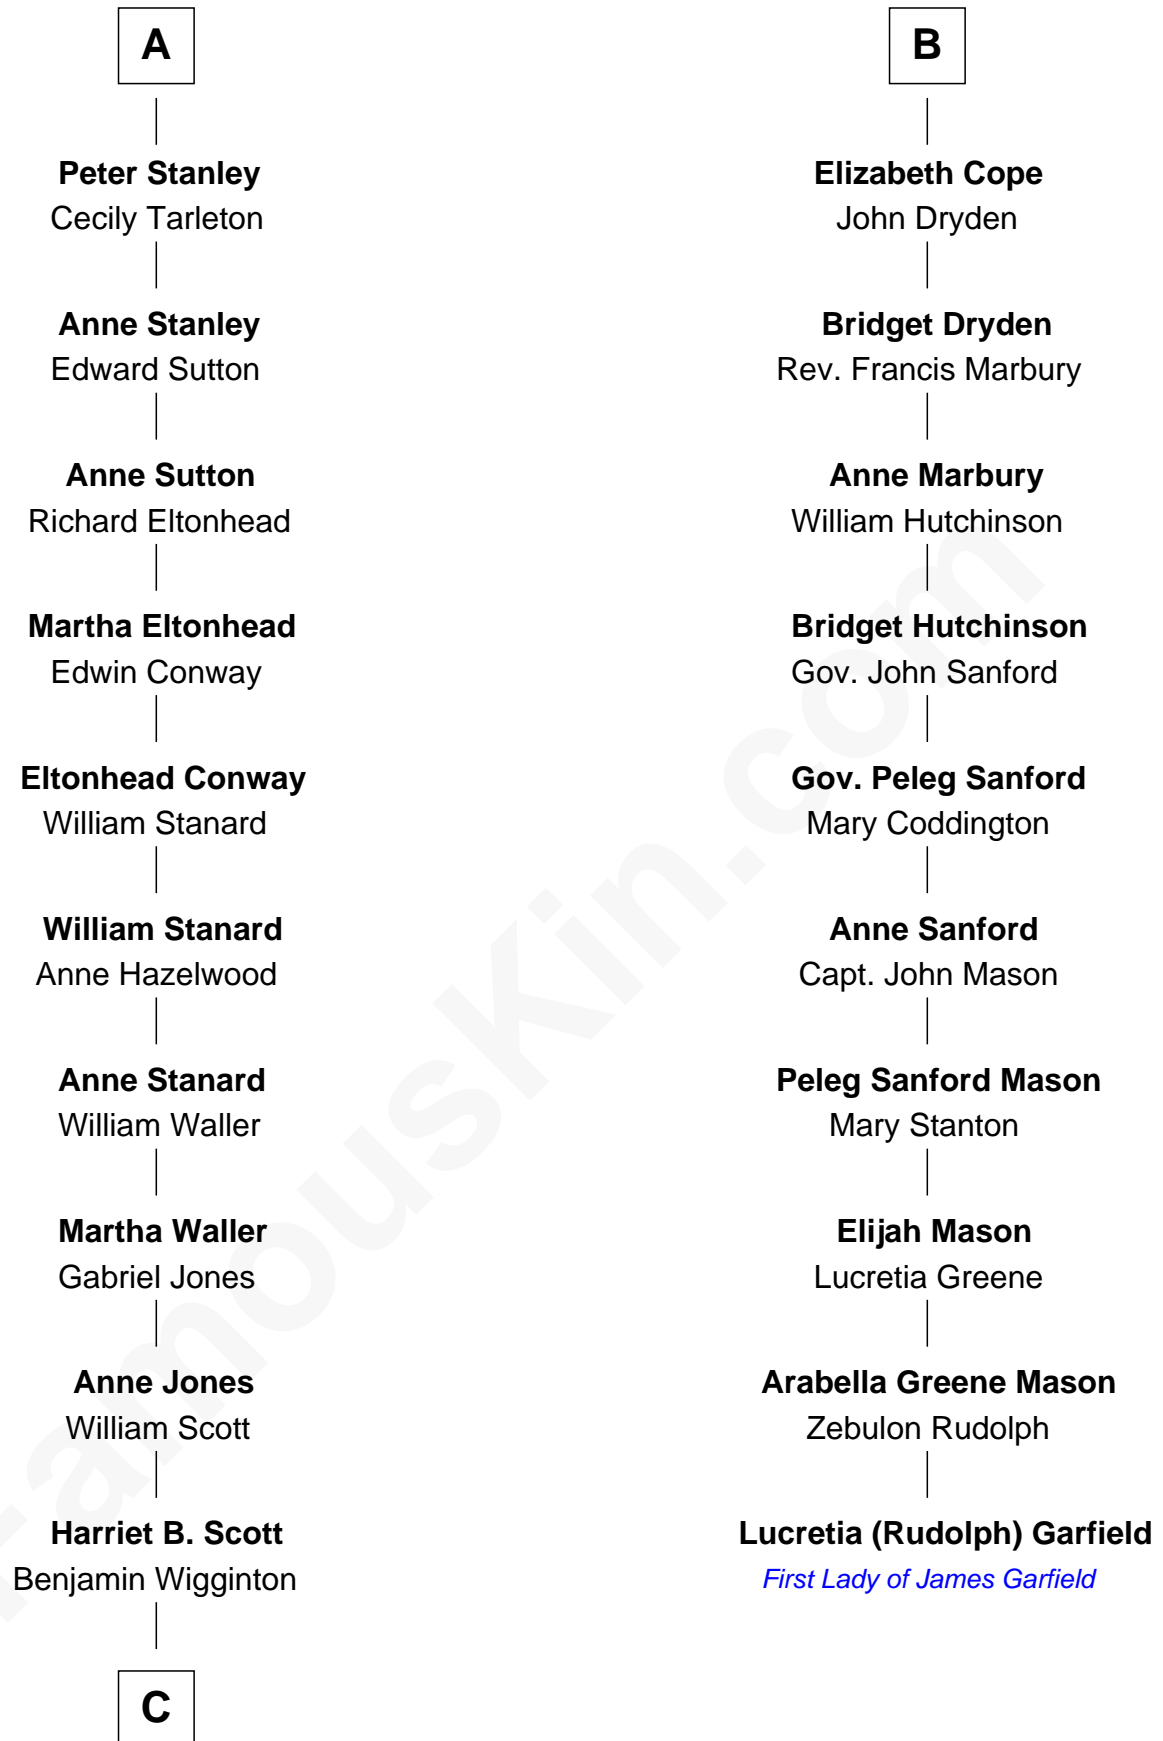

## Relationship Chart of

### Edith (Bolling) Wilson

*First Lady of President Woodrow Wilson*

16th cousin 3 times removed of

### Lucretia (Rudolph) Garfield

*First Lady of President James Garfield*

**Ralph de Stafford**

*with wife*  
*Katherine de Hastang*

*with wife*  
*Margaret de Audley*

**C**

**Anne E. Wigginton**

Archibald Bolling

**William Holcombe Bolling**

Sarah Spiers White

**Edith (Bolling) Wilson**

*First Lady of Woodrow Wilson*

FamousKin.com