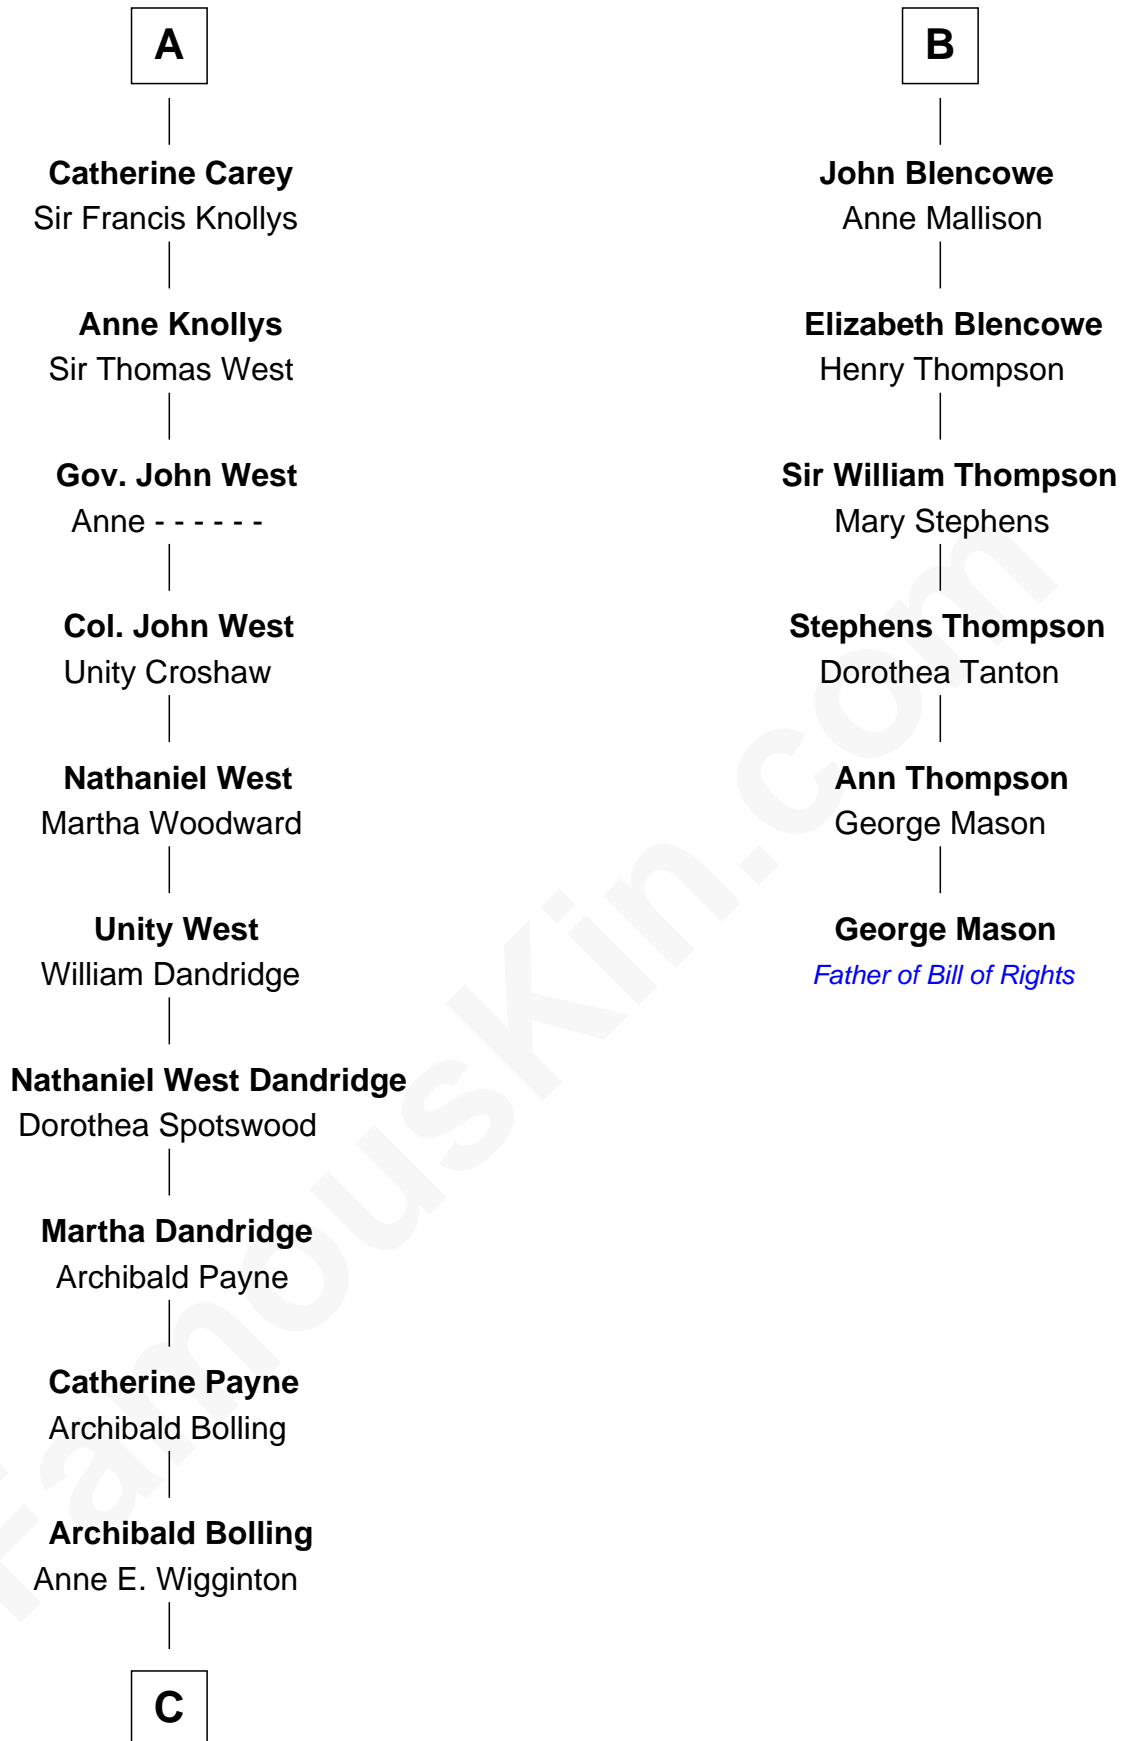

FamousKin.com

Relationship Chart of

Edith (Bolling) Wilson

First Lady of President Woodrow Wilson

12th cousin 6 times removed of

George Mason

Father of the U.S. Bill of Rights

C

William Holcombe Bolling

Sarah Spiers White

Edith (Bolling) Wilson

First Lady of Woodrow Wilson

FamousKin.com