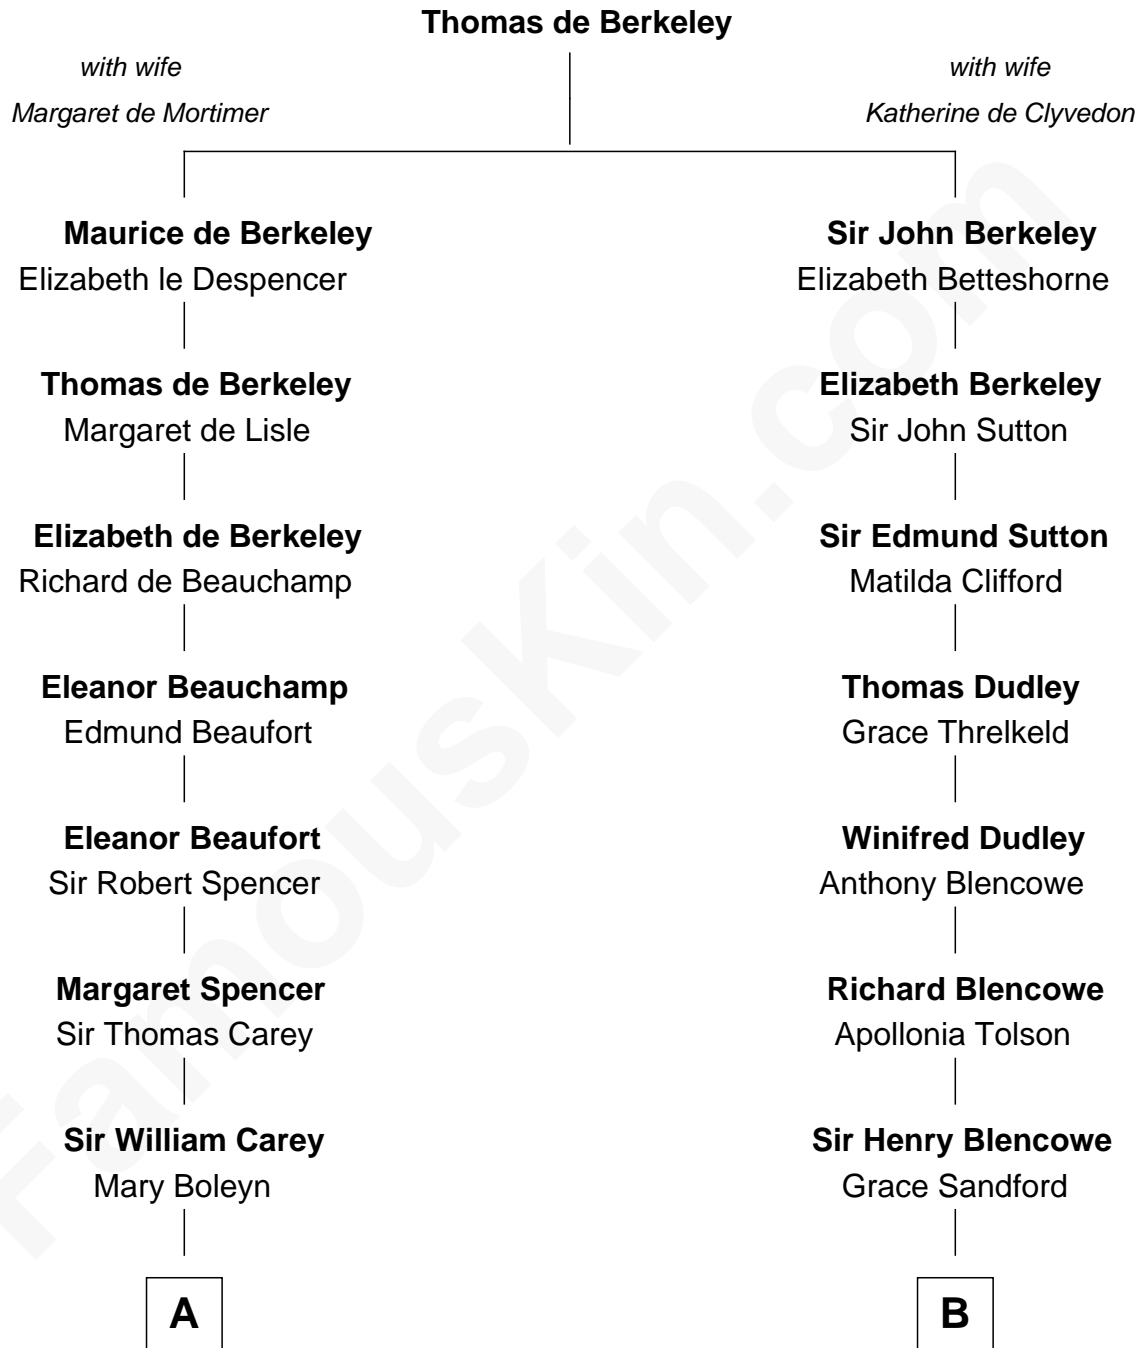

FamousKin.com

Relationship Chart of

Edith (Bolling) Wilson

First Lady of President Woodrow Wilson

12th cousin 6 times removed of

George Mason

Father of the U.S. Bill of Rights

C

William Holcombe Bolling

Sarah Spiers White

Edith (Bolling) Wilson

First Lady of Woodrow Wilson

FamousKin.com