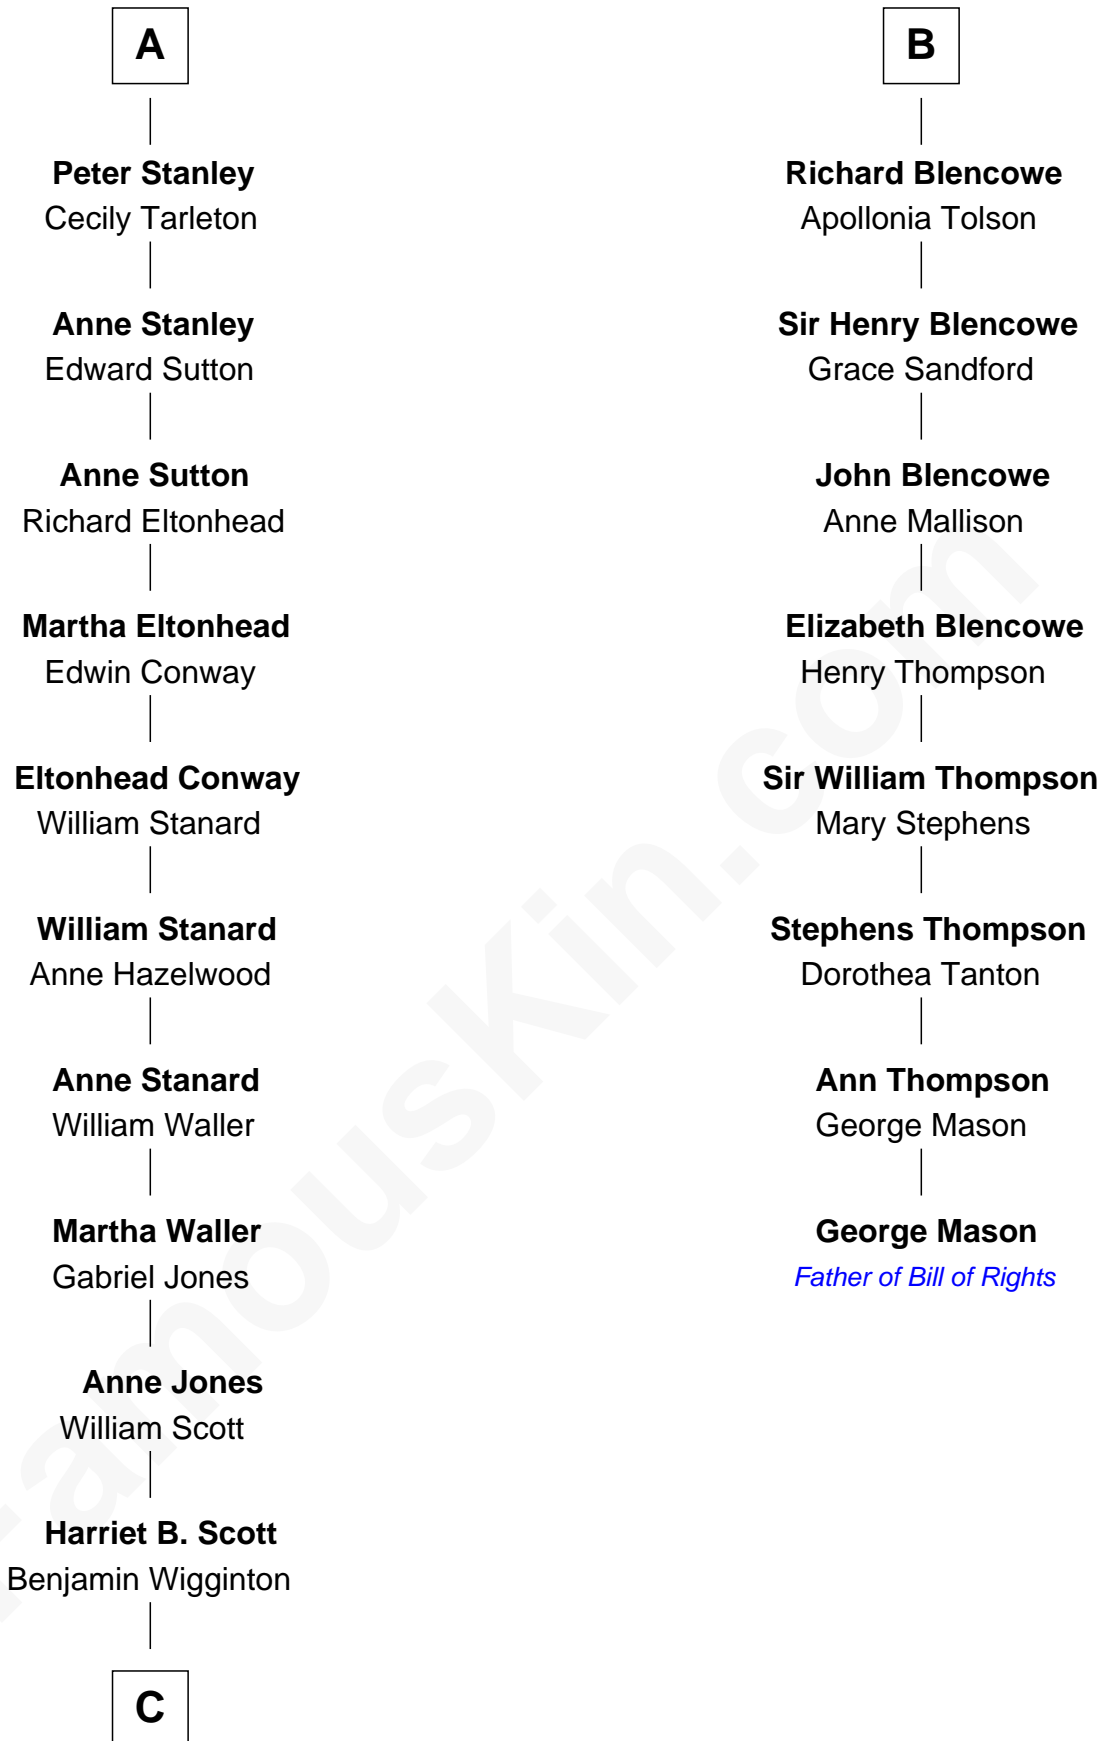

## Relationship Chart of

### Edith (Bolling) Wilson

*First Lady of President Woodrow Wilson*

14th cousin 5 times removed of

### George Mason

*Father of the U.S. Bill of Rights*

**C**

**Anne E. Wigginton**

Archibald Bolling

**William Holcombe Bolling**

Sarah Spiers White

**Edith (Bolling) Wilson**

*First Lady of Woodrow Wilson*

FamousKin.com