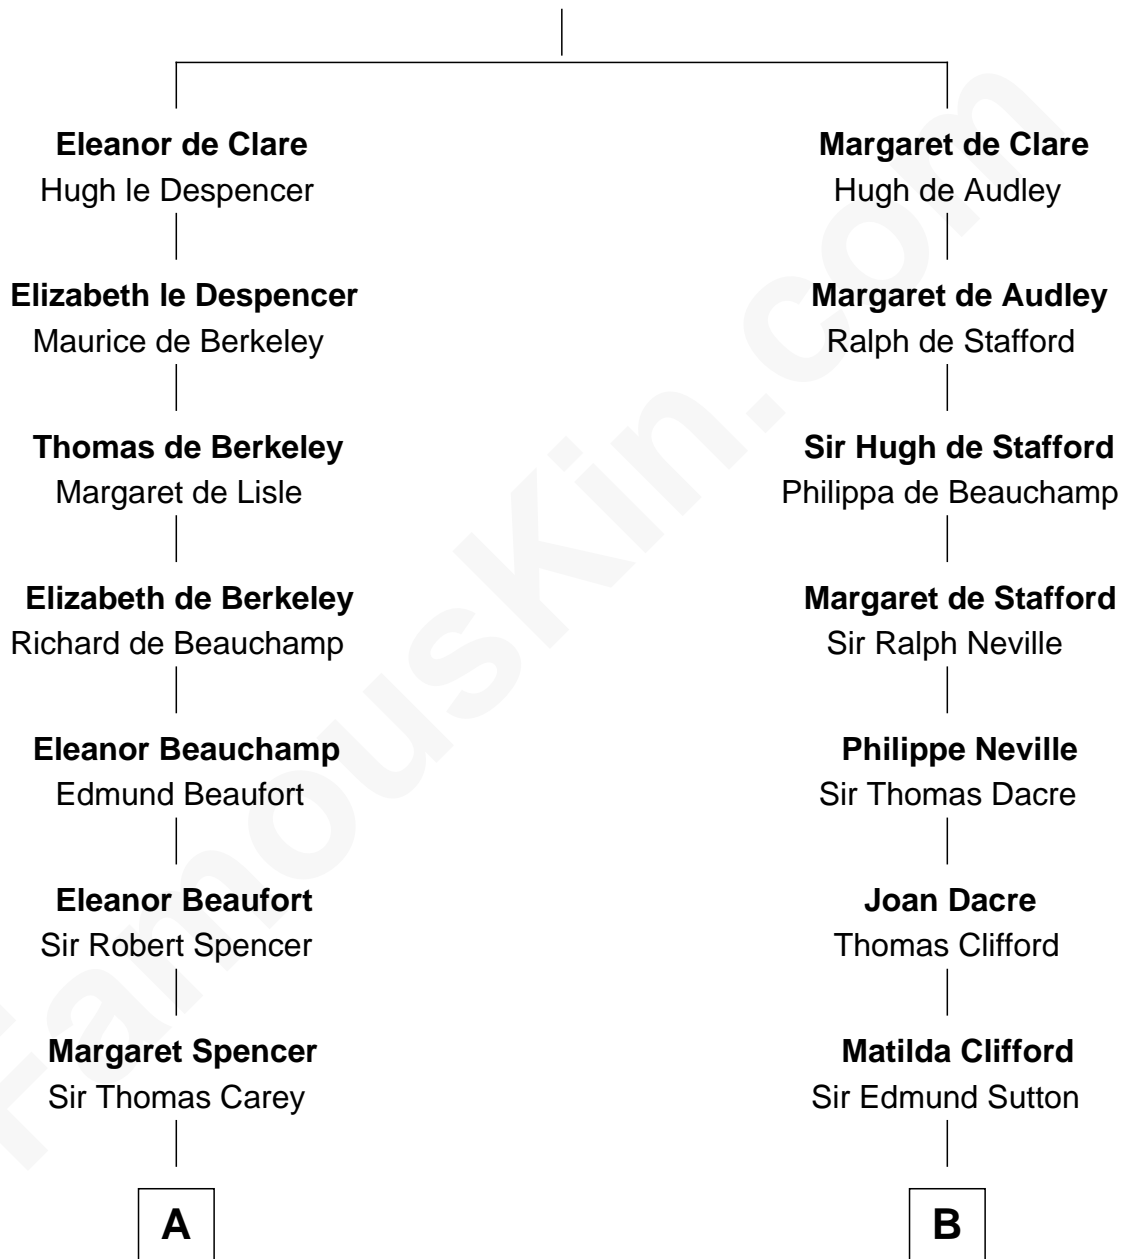

## Relationship Chart of

### Edith (Bolling) Wilson

*First Lady of President Woodrow Wilson*

16th cousin 3 times removed of

### George Mason

*Father of the U.S. Bill of Rights*

**Sir Gilbert de Clare**

Joan of Acre

**C**

—  
**Archibald Bolling**

Anne E. Wigginton

—  
**William Holcombe Bolling**