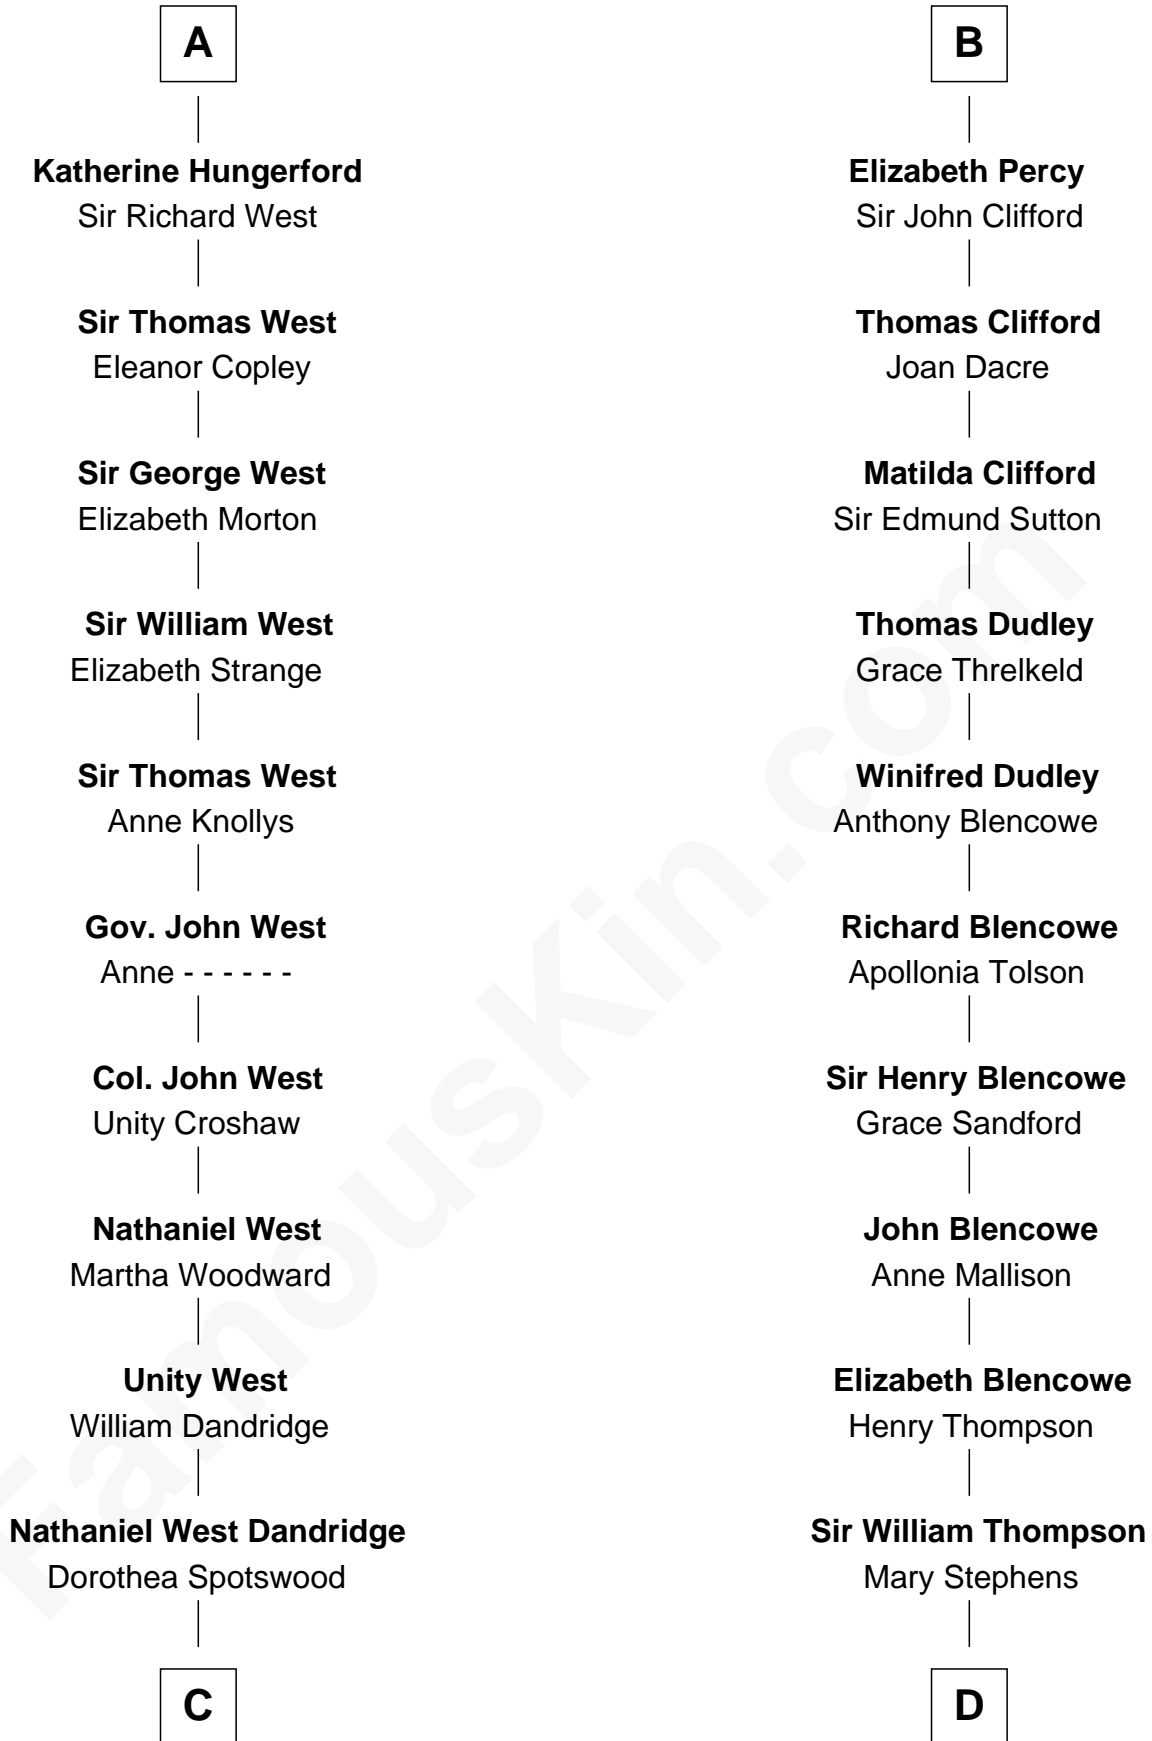

FamousKin.com

Relationship Chart of

Edith (Bolling) Wilson

First Lady of President Woodrow Wilson

19th cousin 2 times removed of

George Mason

Father of the U.S. Bill of Rights

C

Martha Dandridge

Archibald Payne

Catherine Payne

Archibald Bolling

Archibald Bolling

Anne E. Wigginton

William Holcombe Bolling

Sarah Spiers White

Edith (Bolling) Wilson

First Lady of Woodrow Wilson

D

Stephens Thompson

Dorothea Tanton

Ann Thompson

George Mason

George Mason