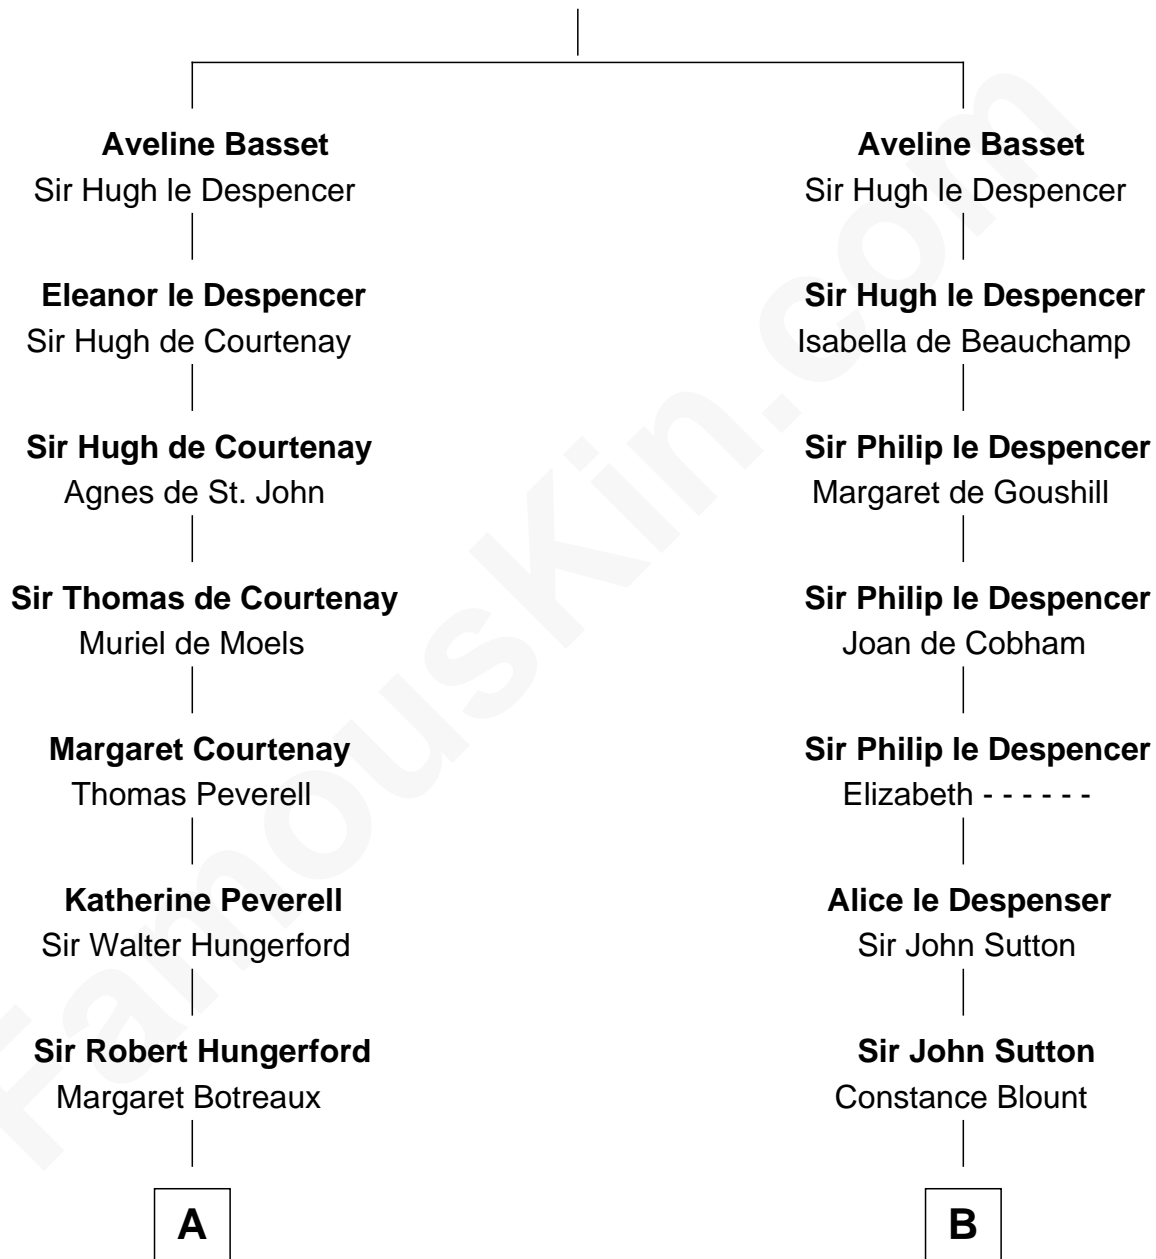

FamousKin.com

Relationship Chart of

Edith (Bolling) Wilson

First Lady of President Woodrow Wilson

18th cousin 3 times removed of

George Mason

Father of the U.S. Bill of Rights

Sir Philip Basset

C

Martha Dandridge

Archibald Payne

Catherine Payne

Archibald Bolling

Archibald Bolling

Anne E. Wigginton

William Holcombe Bolling

Sarah Spiers White

Edith (Bolling) Wilson

First Lady of Woodrow Wilson

D

Ann Thompson

George Mason

George Mason

Father of Bill of Rights