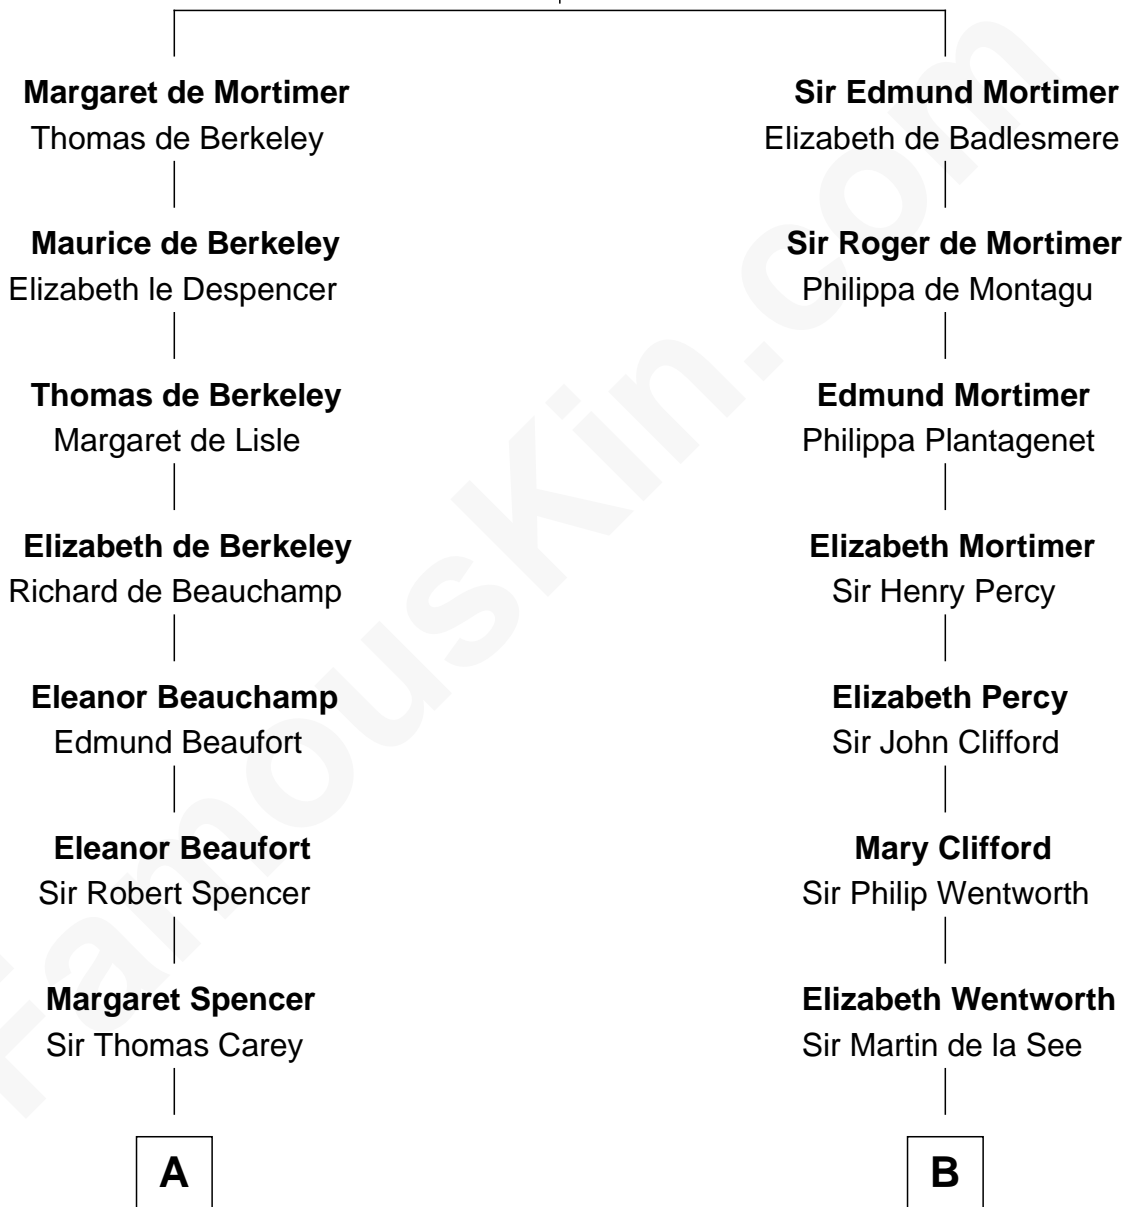

FamousKin.com

Relationship Chart of

Edith (Bolling) Wilson

First Lady of President Woodrow Wilson

19th cousin 2 times removed of

Calvin Coolidge
30th U.S. President

Roger de Mortimer
Joan de Geneville

C

Archibald Bolling
Anne E. Wigginton

William Holcombe Bolling
Sarah Spiers White

Edith (Bolling) Wilson
First Lady of Woodrow Wilson

D

Israel Putnam Brown
Sally Briggs

Sally Briggs Brown
Israel Chase Brewer