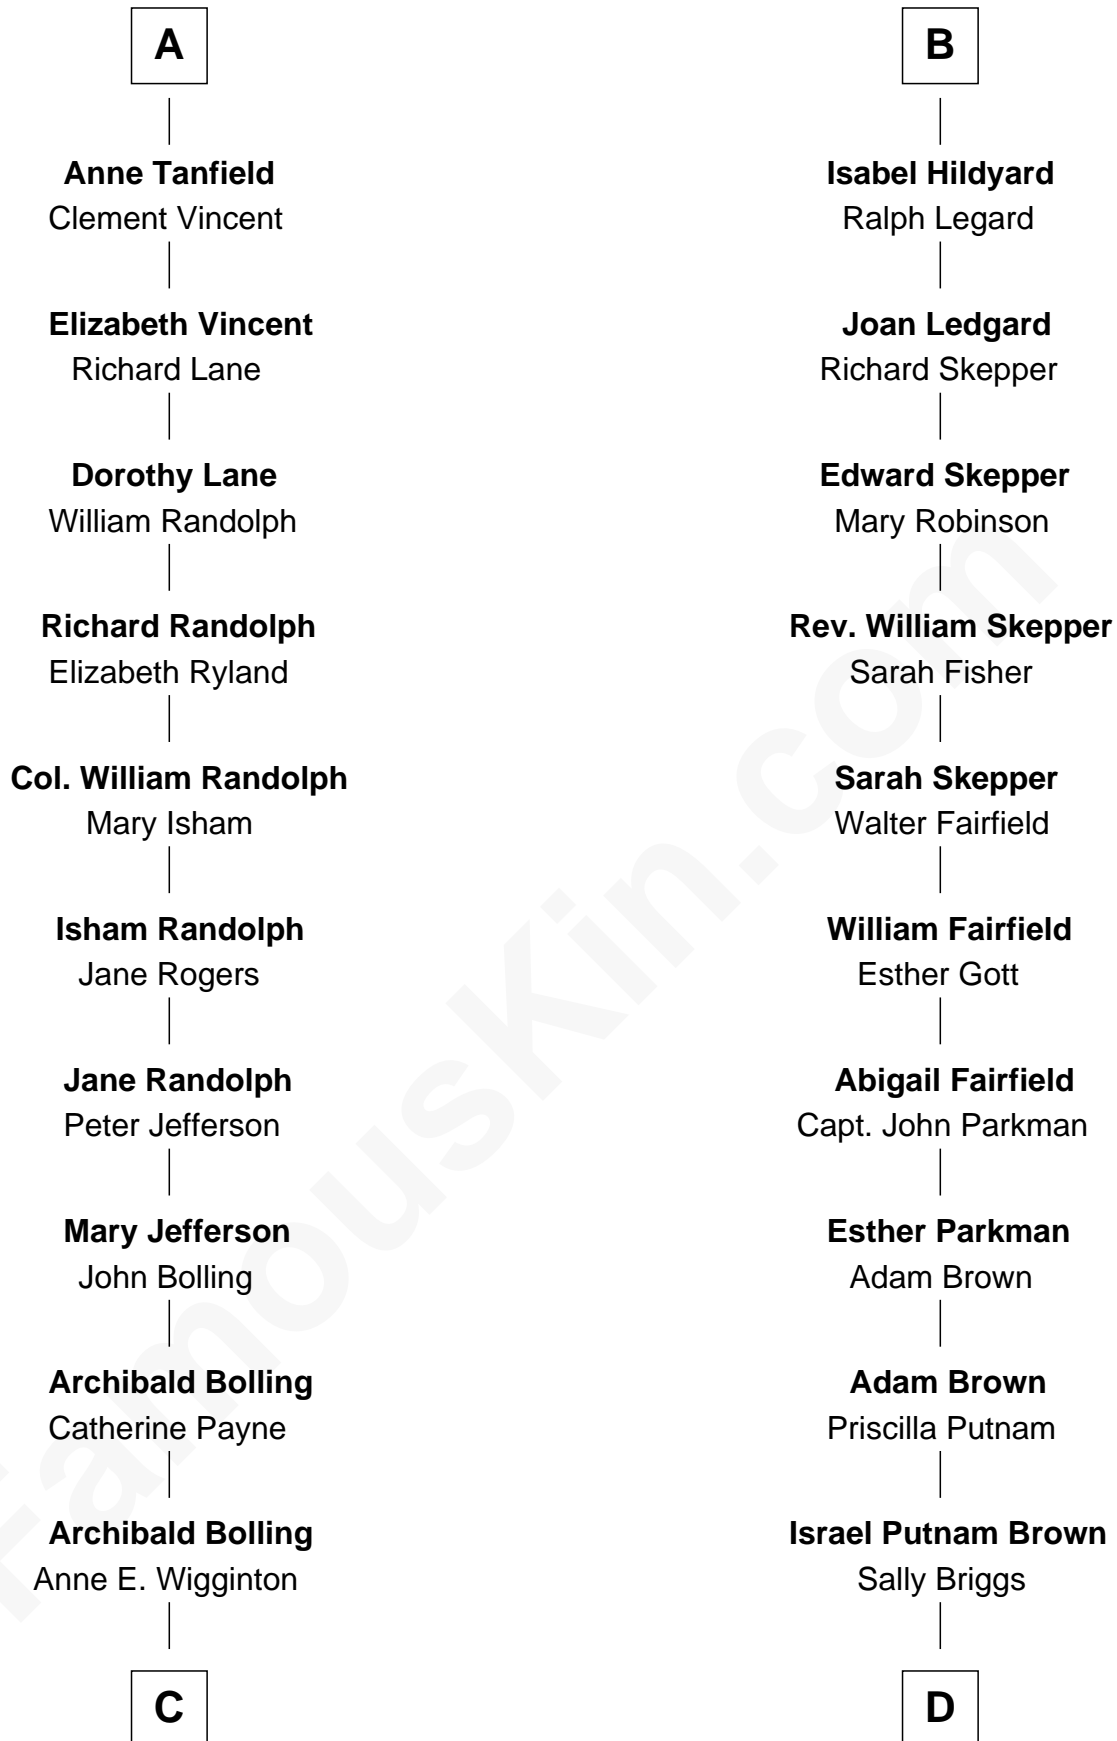

## Relationship Chart of

### Edith (Bolling) Wilson

*First Lady of President Woodrow Wilson*

18th cousin 2 times removed of

**Calvin Coolidge**

*30th U.S. President*

**C**

**William Holcombe Bolling**

Sarah Spiers White

**Edith (Bolling) Wilson**

*First Lady of Woodrow Wilson*

**D**

**Sally Briggs Brown**

Israel Chase Brewer

**Sarah Almeda Brewer**

Calvin Galusha Coolidge

**Col. John Calvin Coolidge**