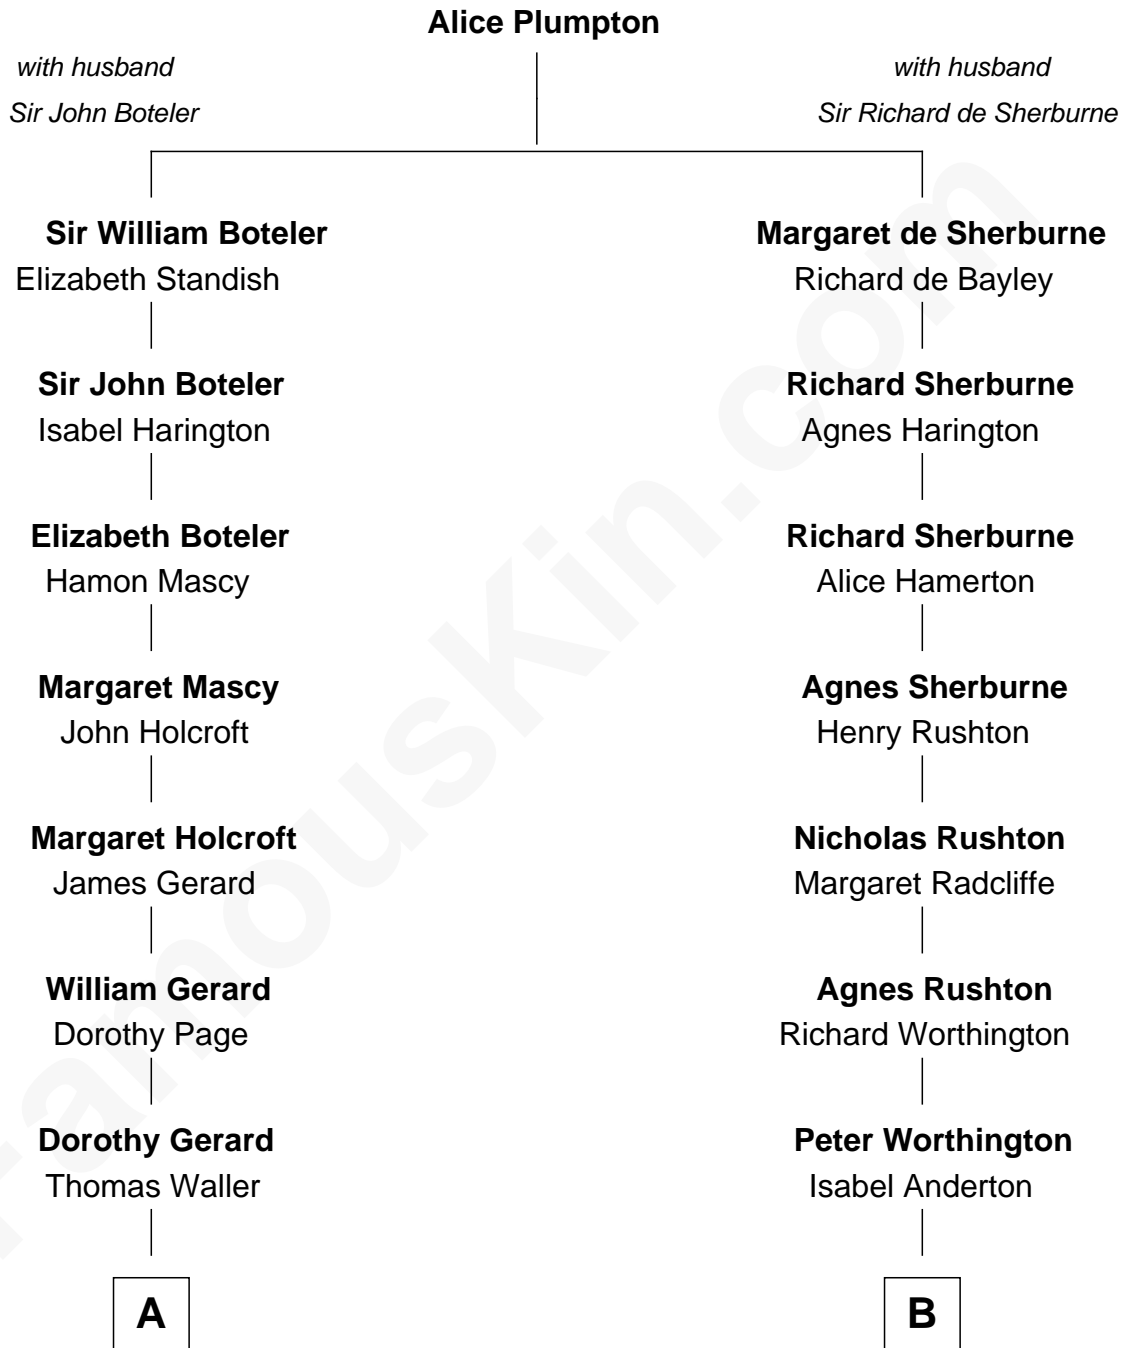

# FamousKin.com

## Relationship Chart of

### Edith (Bolling) Wilson

*First Lady of President Woodrow Wilson*

17th cousin 1 time removed of

**Calvin Coolidge**  
*30th U.S. President*

**C**

**Victoria Josephine Moor**  
Col. John Calvin Coolidge

**Calvin Coolidge**  
*30th U.S. President*