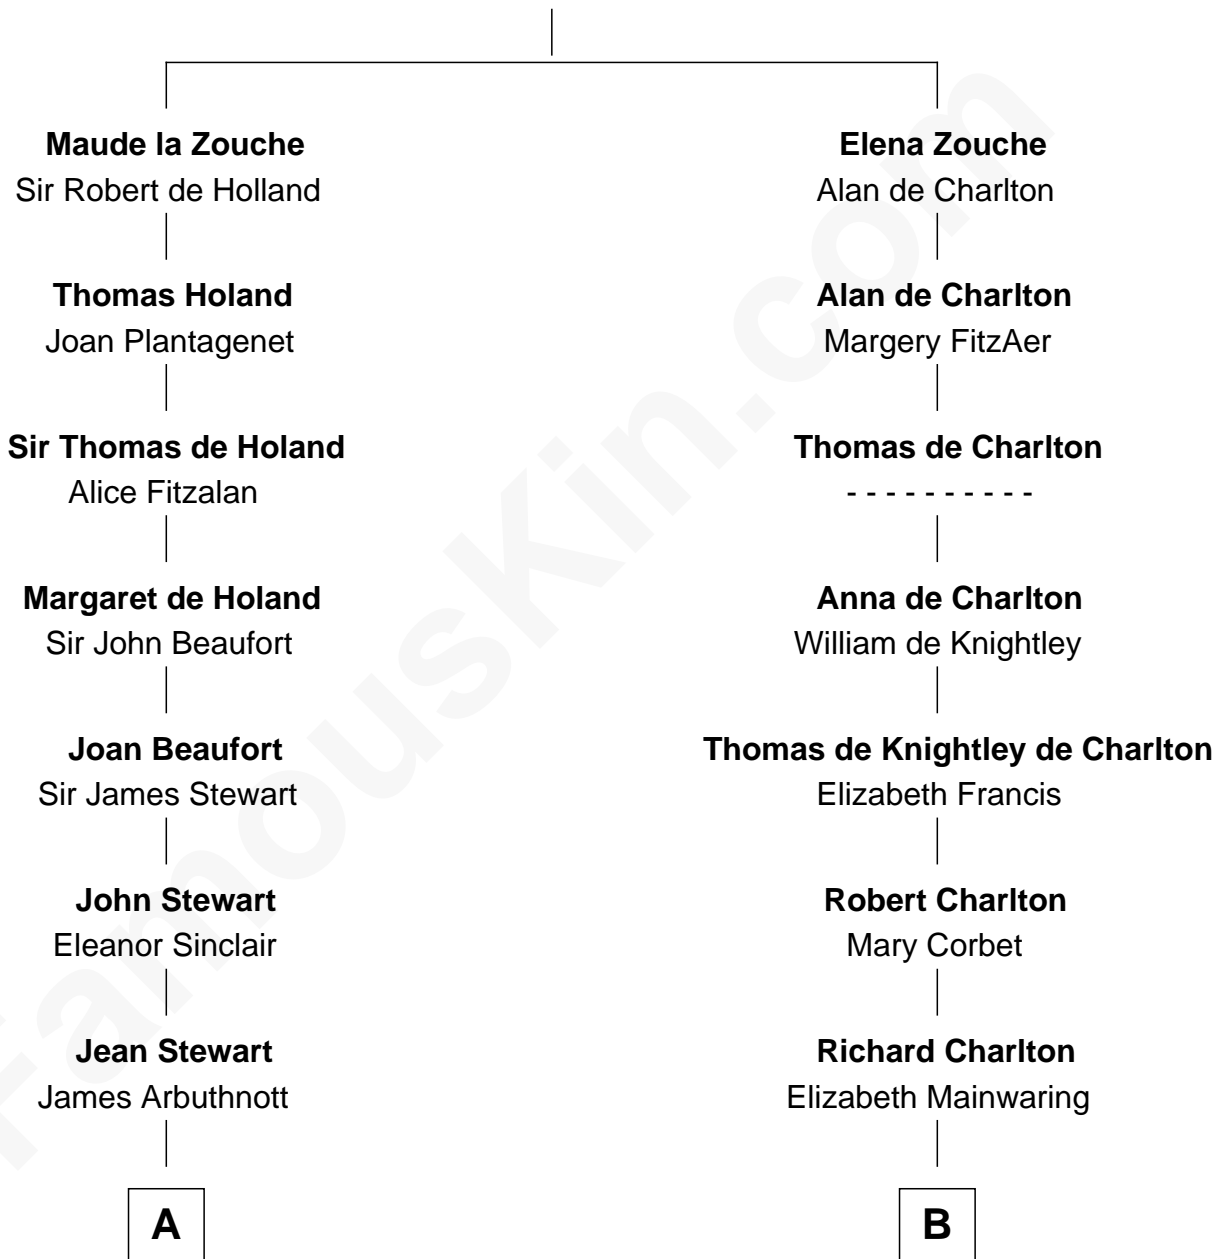

FamousKin.com

Relationship Chart of

Edith (Bolling) Wilson

First Lady of President Woodrow Wilson

18th cousin 2 times removed of

Calvin Coolidge
30th U.S. President

Sir Alan la Zouche
Eleanor de Segrave

C

William Holcombe Bolling

Sarah Spiers White

Edith (Bolling) Wilson

First Lady of Woodrow Wilson

D

Mary Davis

John Dunlap Moor

Hiram Dunlap Moor