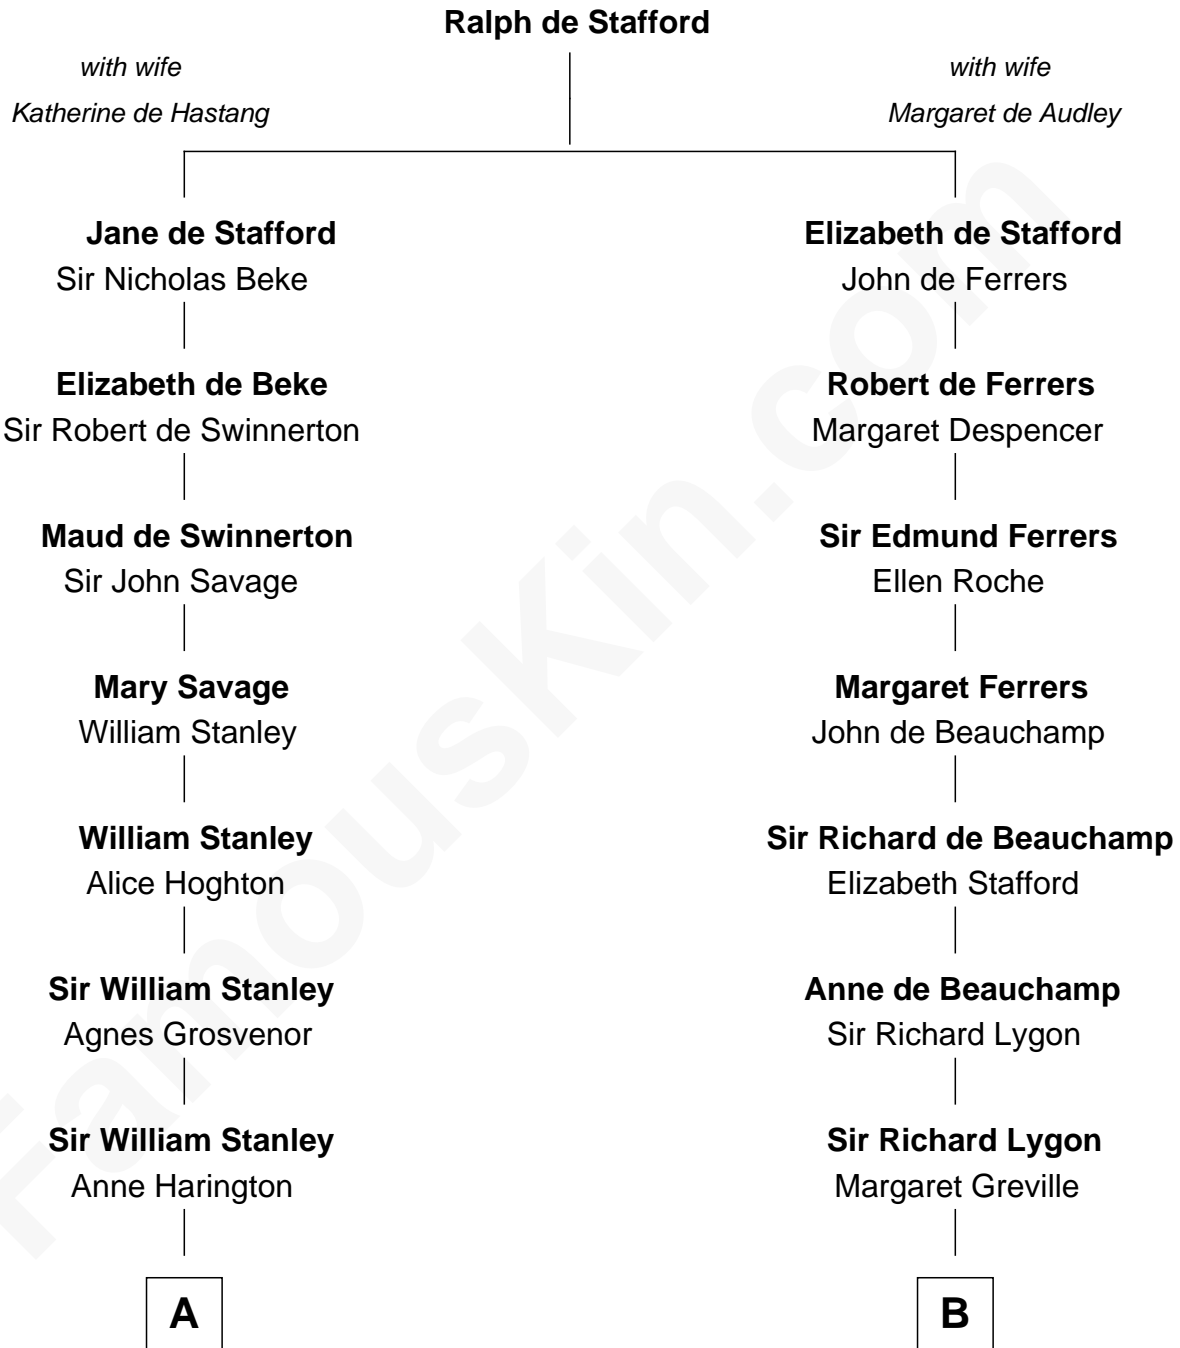

## Relationship Chart of

### Edith (Bolling) Wilson

*First Lady of President Woodrow Wilson*

19th cousin 1 time removed of

### Adlai Stevenson II

*31st Governor of Illinois*

**C**

**Anne E. Wigginton**

Archibald Bolling

**William Holcombe Bolling**

Sarah Spiers White

**Edith (Bolling) Wilson**