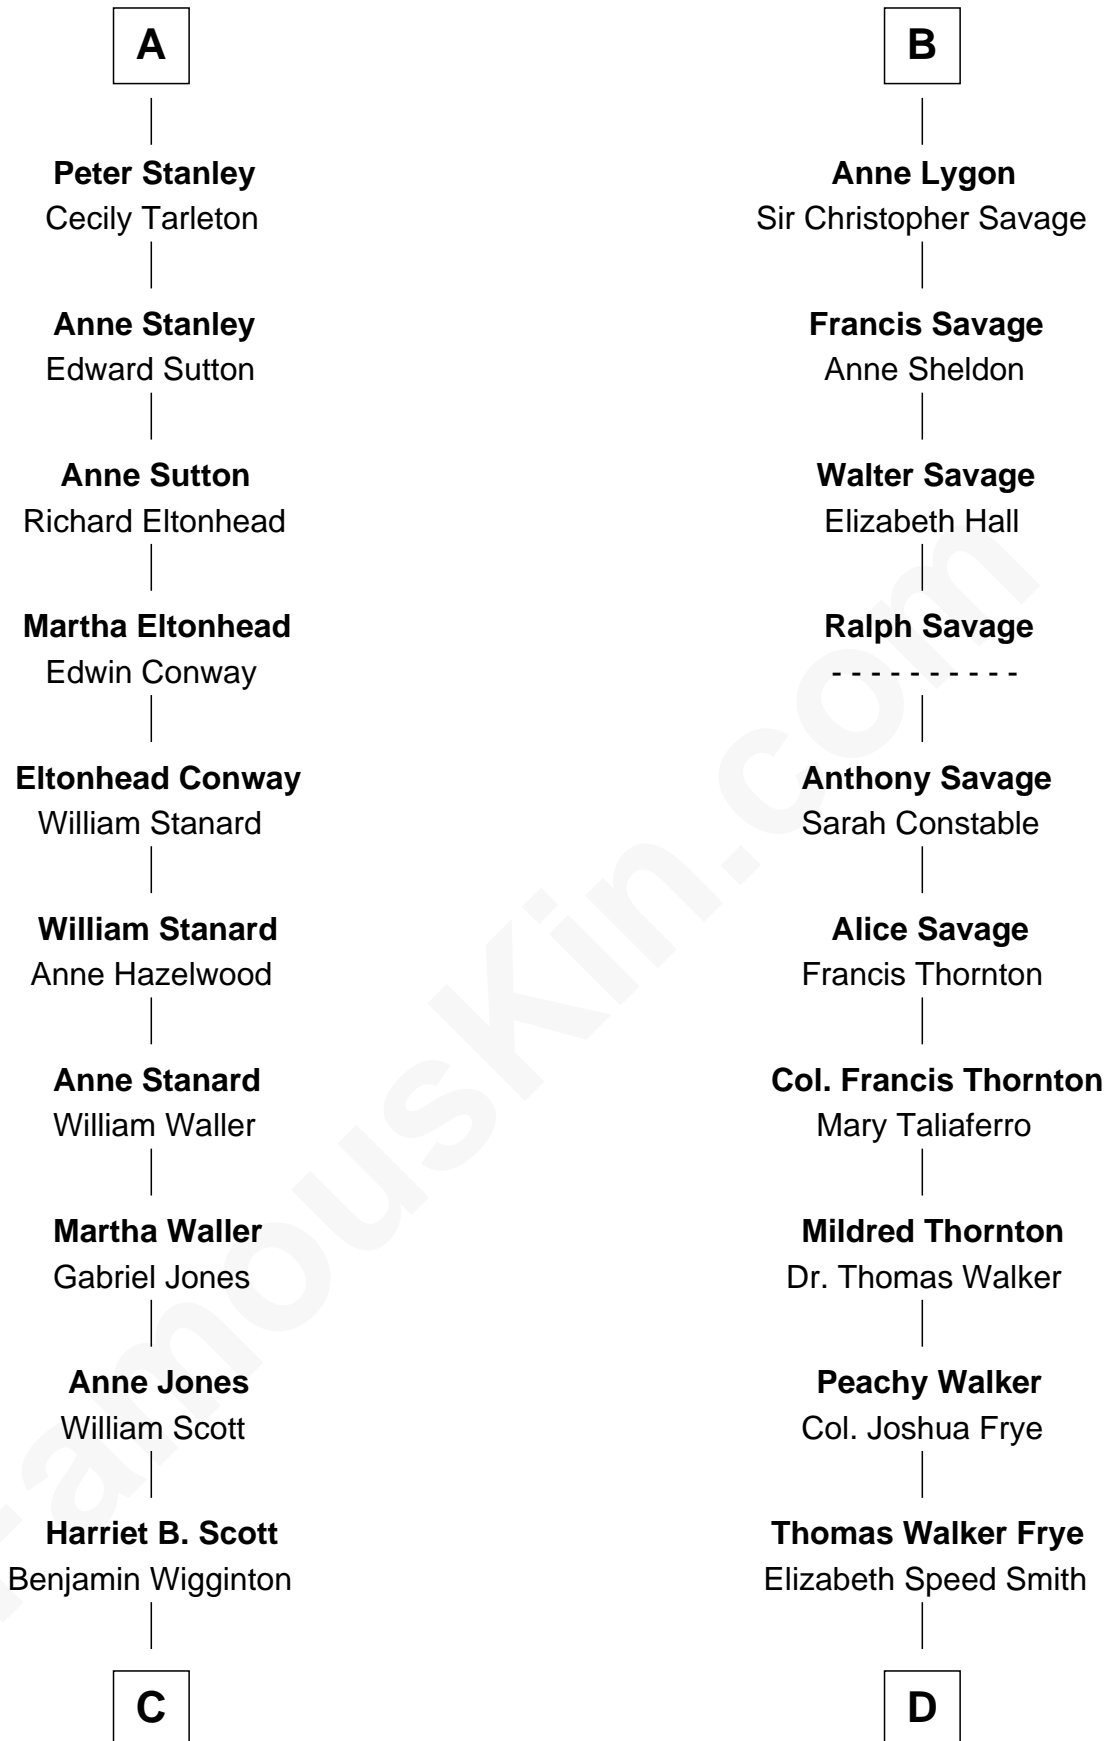

## Relationship Chart of

### Edith (Bolling) Wilson

*First Lady of President Woodrow Wilson*

19th cousin 1 time removed of

### Adlai Stevenson II

*31st Governor of Illinois*

**C**

**Anne E. Wigginton**

Archibald Bolling

**William Holcombe Bolling**

Sarah Spiers White

**Edith (Bolling) Wilson**

*First Lady of Woodrow Wilson*

**D**

**Mary Peachy Frye**

Rev. Lewis Warner Green

**Letitia Green**

Adlai Ewing Stevenson

**Lewis Green Stevenson**

Helen Louise Davis