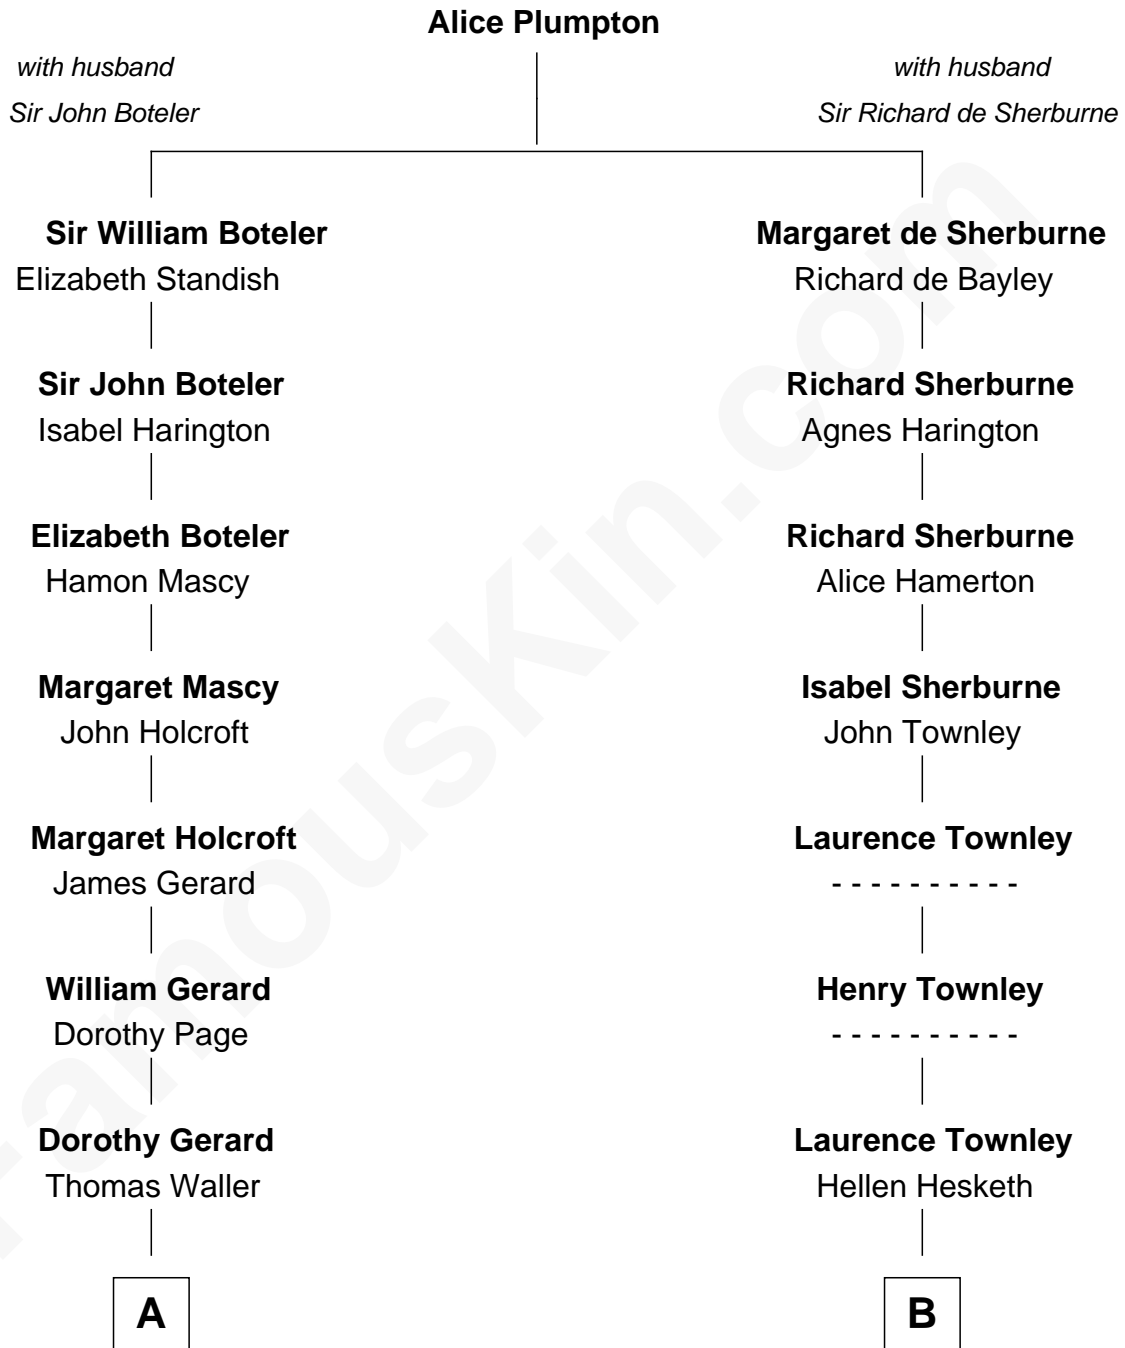

## Relationship Chart of

### Edith (Bolling) Wilson

*First Lady of President Woodrow Wilson*

17th cousin 2 times removed of

### Adlai Stevenson II

*31st Governor of Illinois*

C

Letitia Green

Adlai Ewing Stevenson

Lewis Green Stevenson

Helen Louise Davis

Adlai Stevenson II