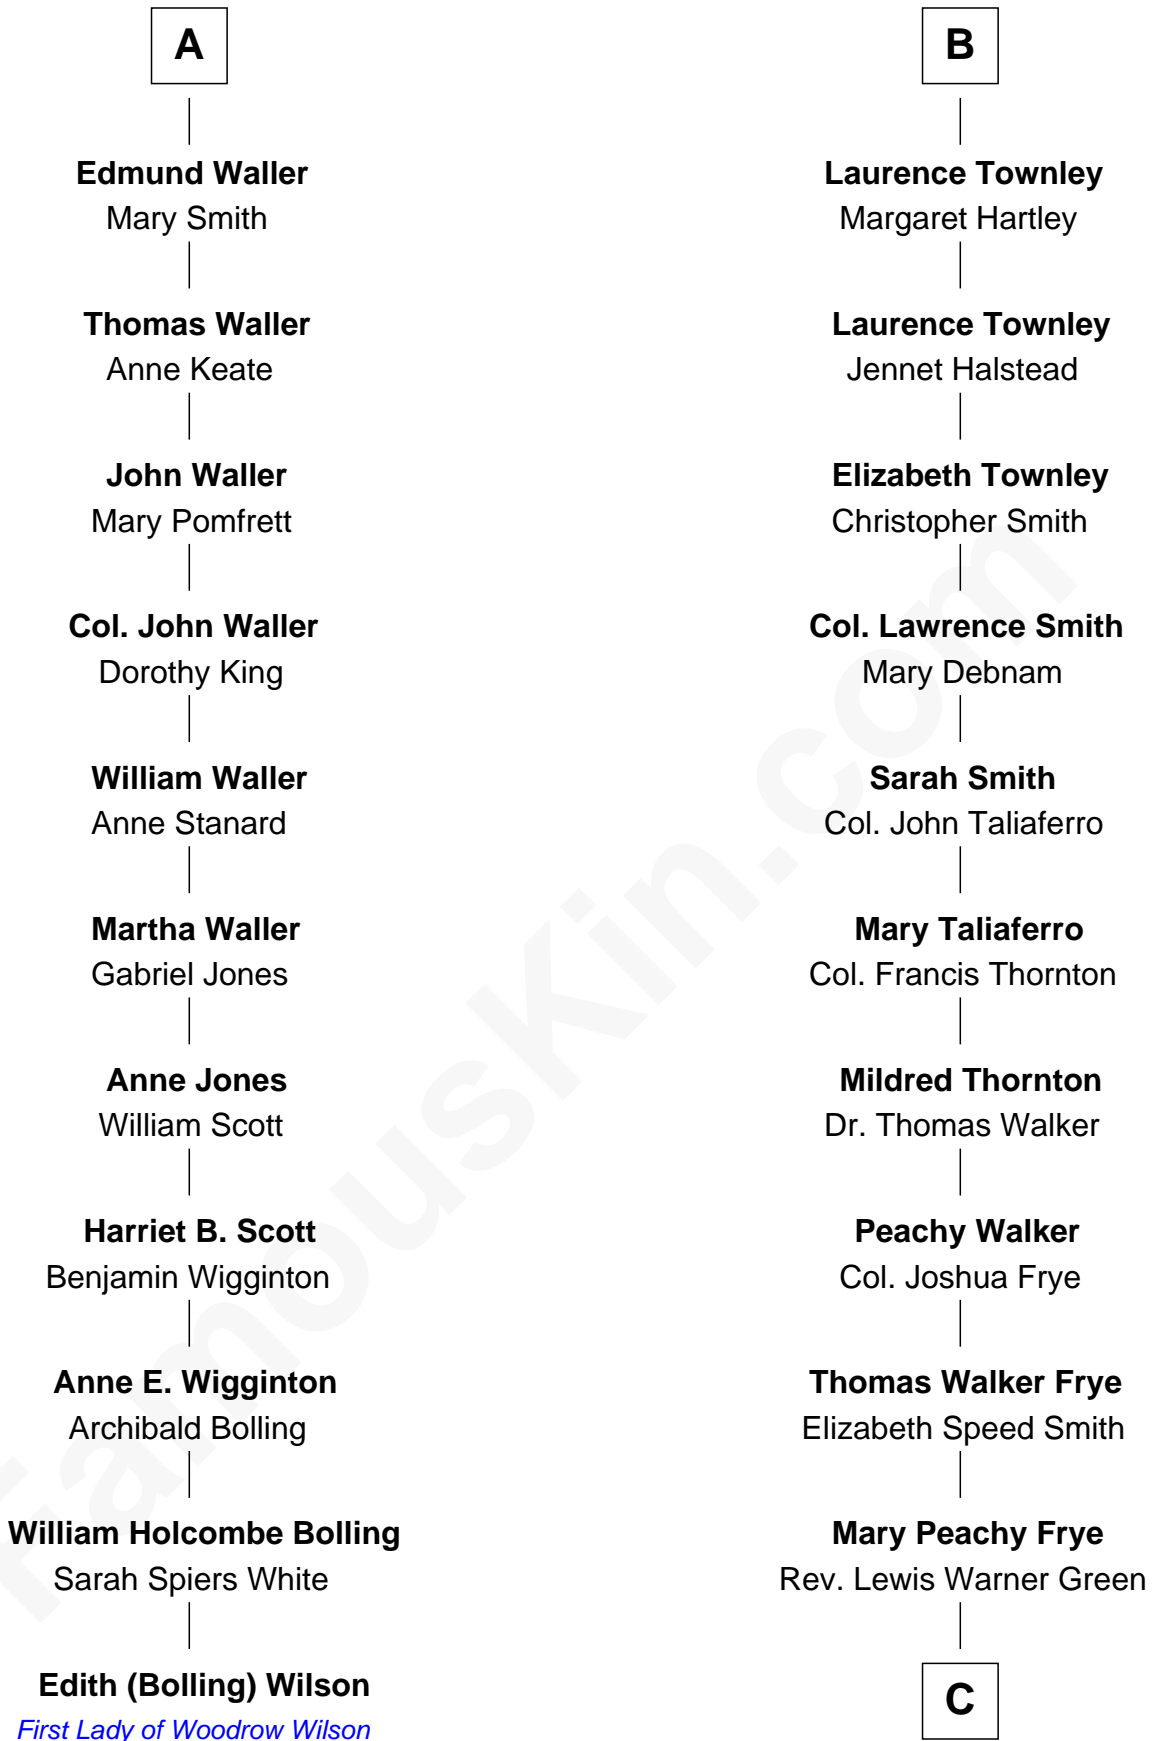

## Relationship Chart of

### Edith (Bolling) Wilson

*First Lady of President Woodrow Wilson*

17th cousin 2 times removed of

### Adlai Stevenson II

*31st Governor of Illinois*

C

Letitia Green

Adlai Ewing Stevenson

Lewis Green Stevenson

Helen Louise Davis

Adlai Stevenson II