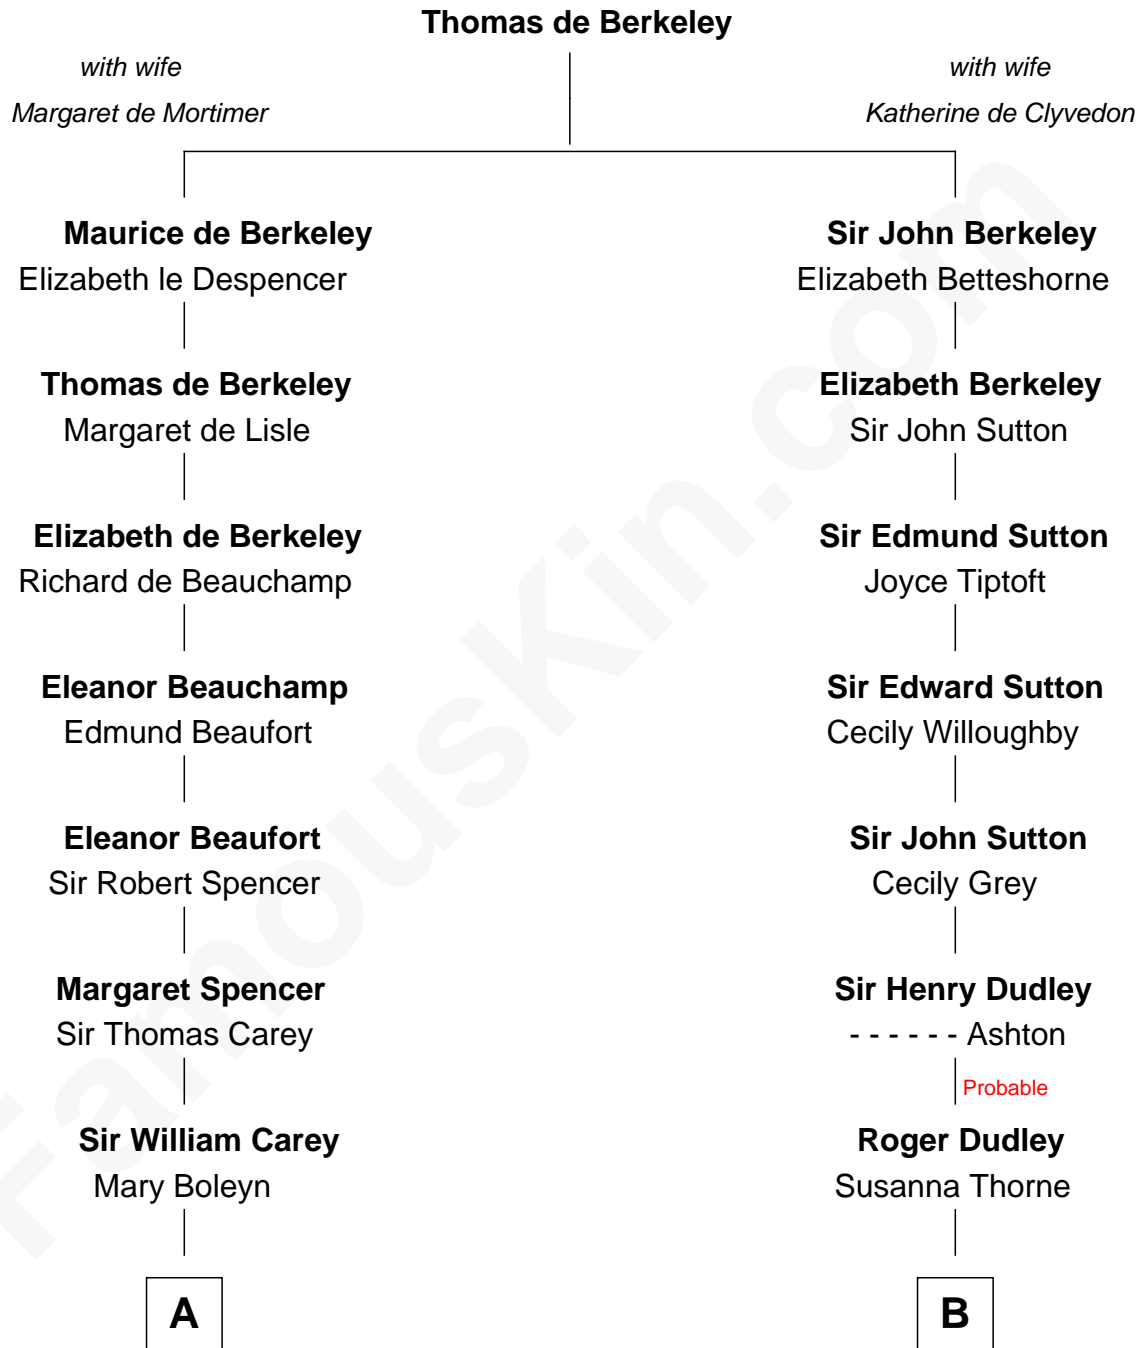

FamousKin.com

Relationship Chart of

Edith (Bolling) Wilson

First Lady of President Woodrow Wilson

13th cousin 5 times removed of

Nicholas Gilman

Signer of the U.S. Constitution

C

William Holcombe Bolling

Sarah Spiers White

Edith (Bolling) Wilson

First Lady of Woodrow Wilson

FamousKin.com