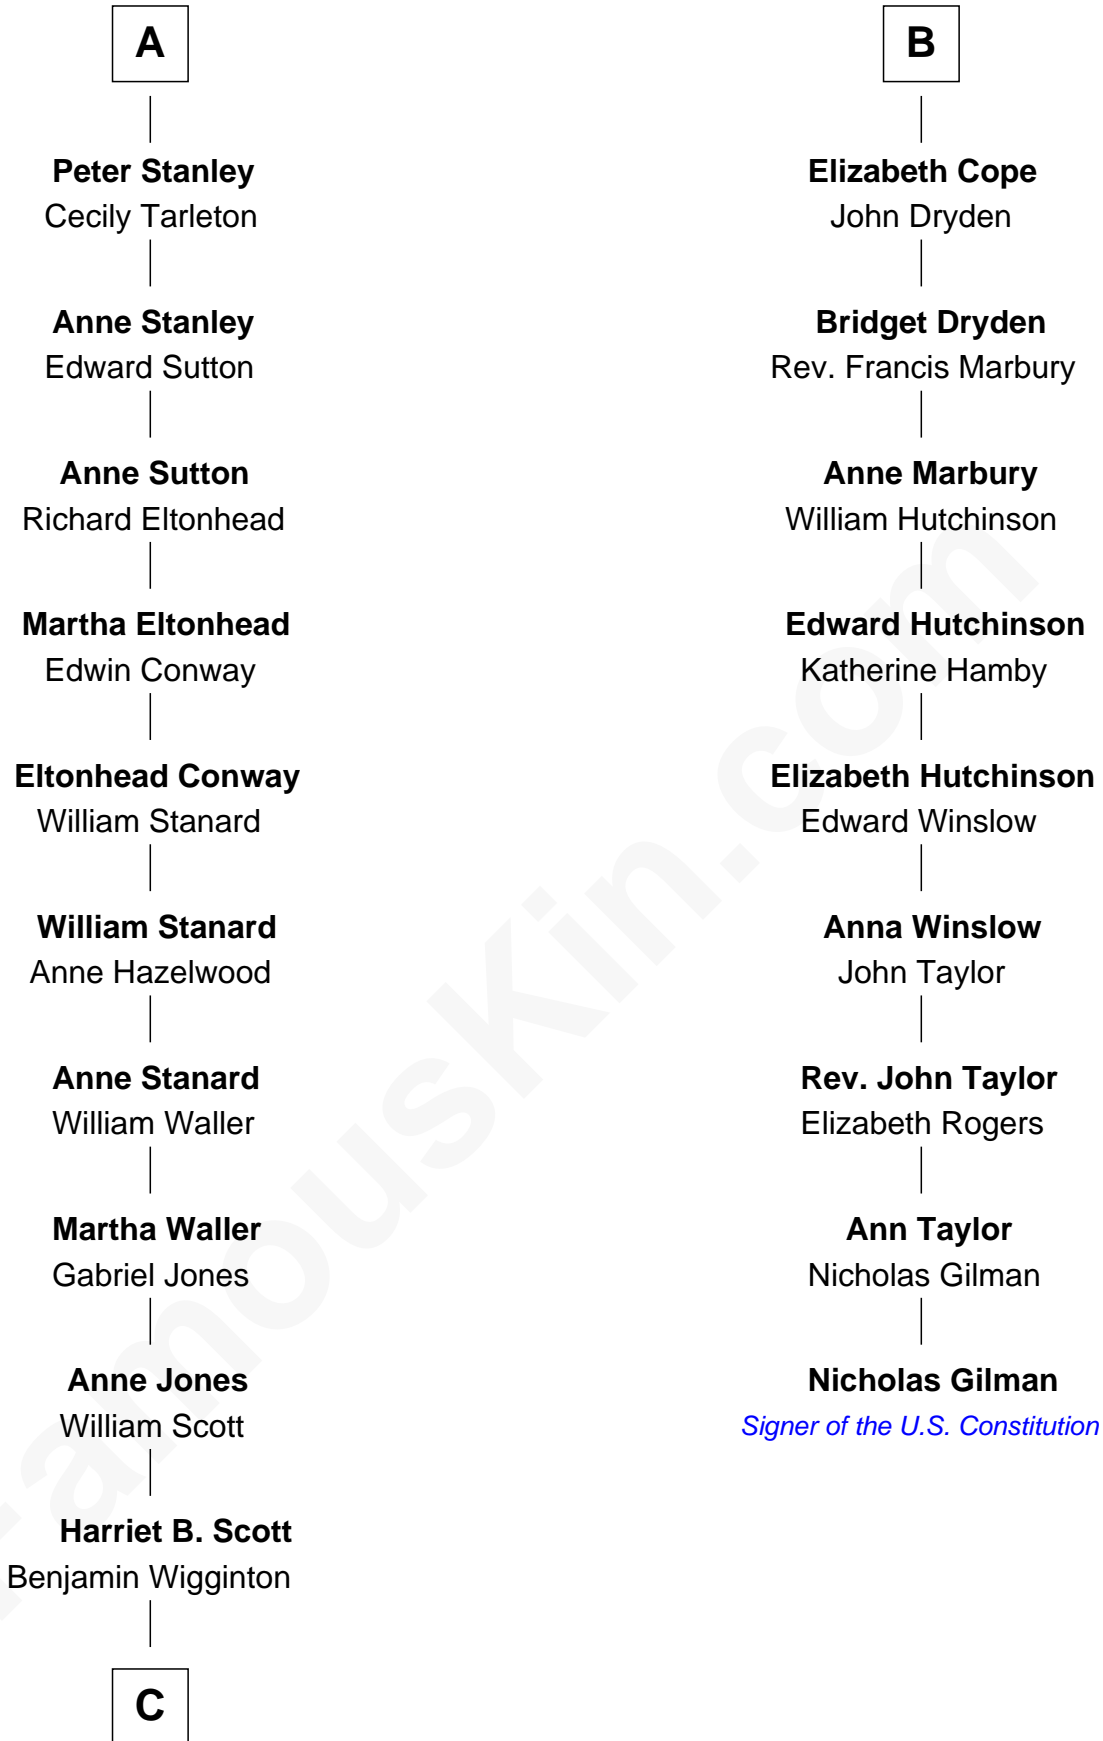

FamousKin.com

Relationship Chart of

Edith (Bolling) Wilson

First Lady of President Woodrow Wilson

15th cousin 4 times removed of

Nicholas Gilman

Signer of the U.S. Constitution

C

—
Anne E. Wigginton

Archibald Bolling

—
William Holcombe Bolling

Sarah Spiers White

—
Edith (Bolling) Wilson

First Lady of Woodrow Wilson

FamousKin.com