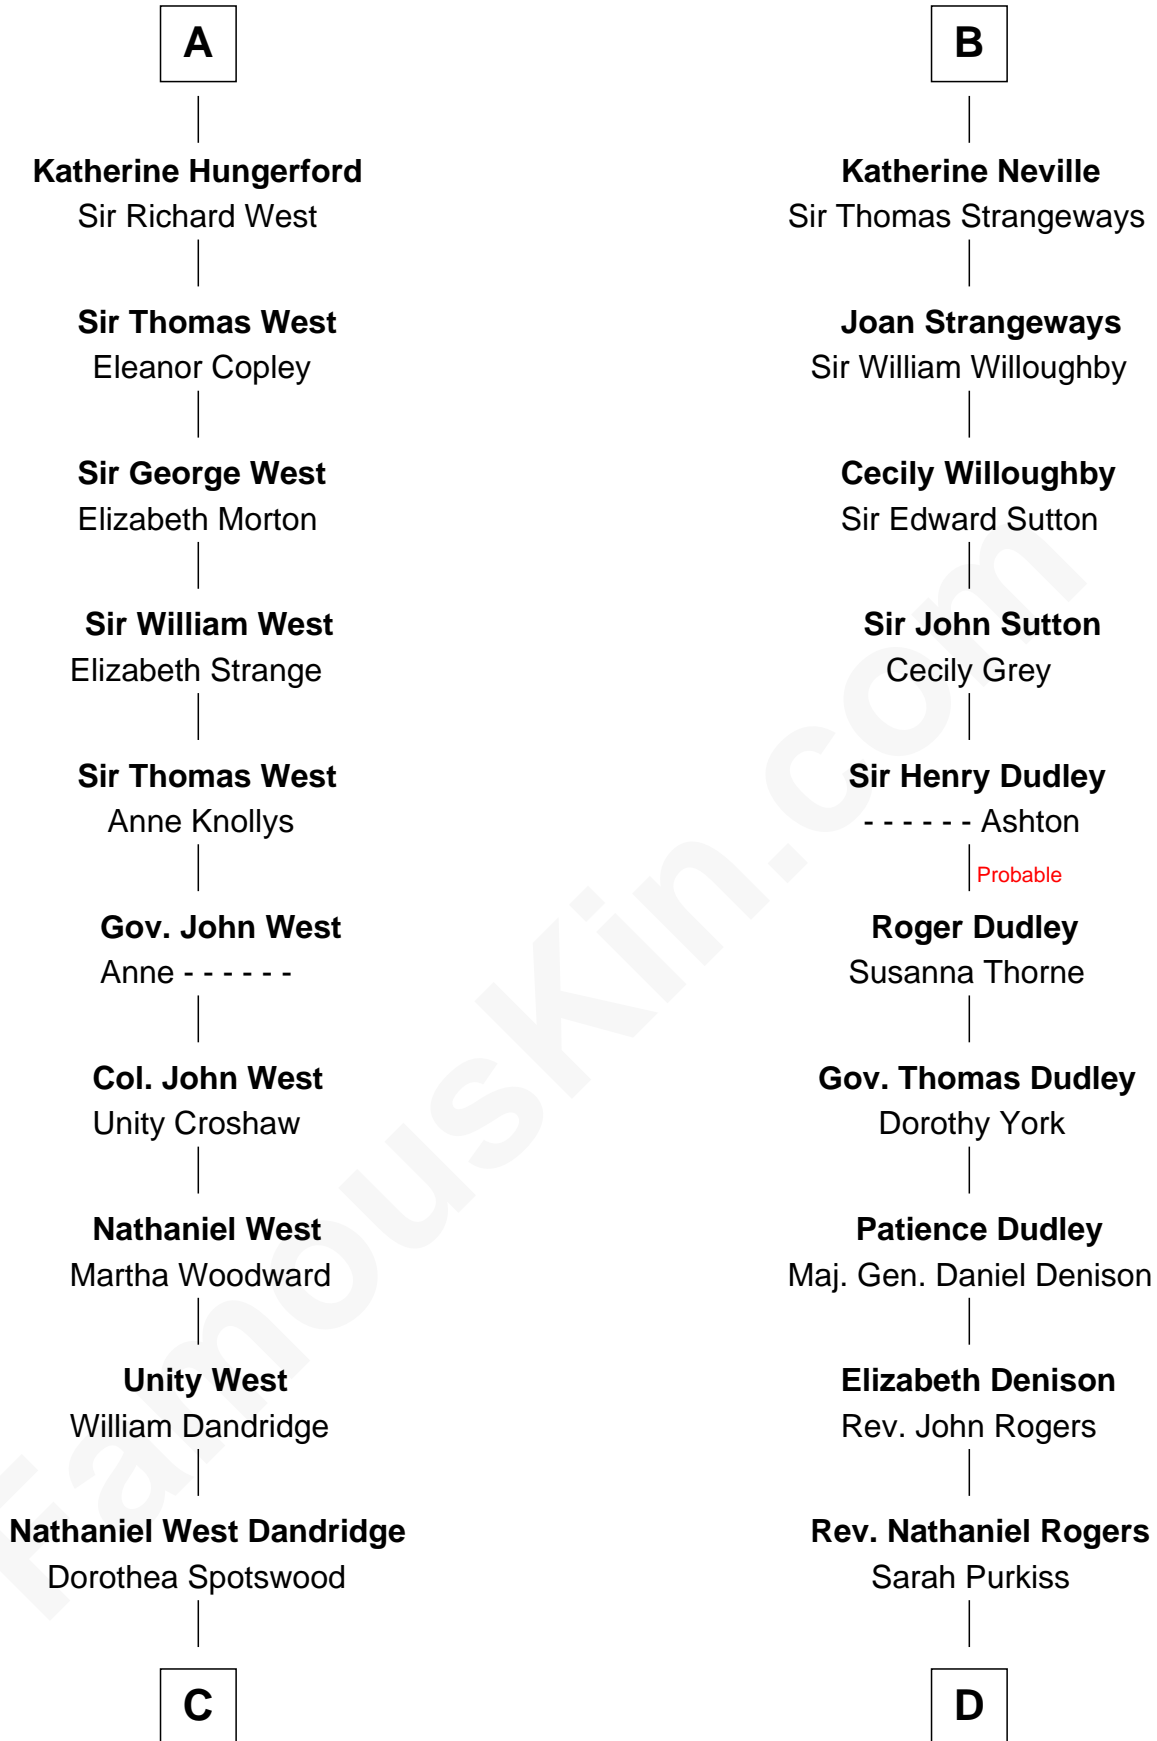

FamousKin.com

Relationship Chart of

Edith (Bolling) Wilson

First Lady of President Woodrow Wilson

19th cousin 2 times removed of

Nicholas Gilman

Signer of the U.S. Constitution

C

Martha Dandridge

Archibald Payne

Catherine Payne

Archibald Bolling

Archibald Bolling

Anne E. Wigginton

William Holcombe Bolling

Sarah Spiers White