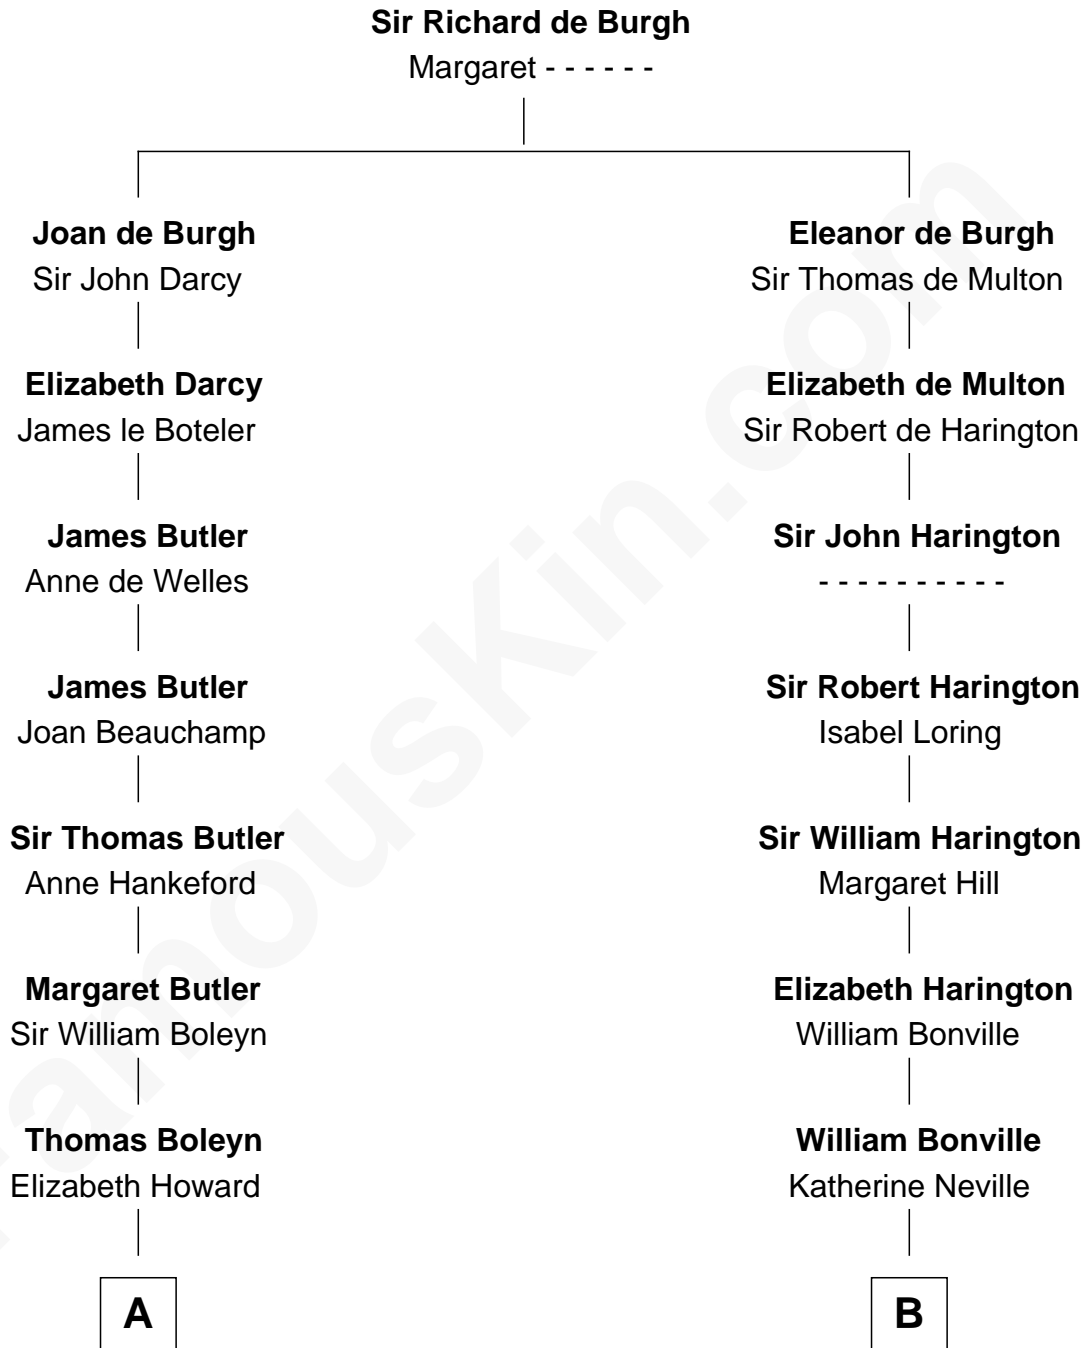

FamousKin.com

Relationship Chart of

Edith (Bolling) Wilson

First Lady of President Woodrow Wilson

17th cousin 2 times removed of

Nicholas Gilman

Signer of the U.S. Constitution

C

—
Archibald Bolling

Anne E. Wigginton

—
William Holcombe Bolling

Sarah Spiers White

—
Edith (Bolling) Wilson

First Lady of Woodrow Wilson

FamousKin.com