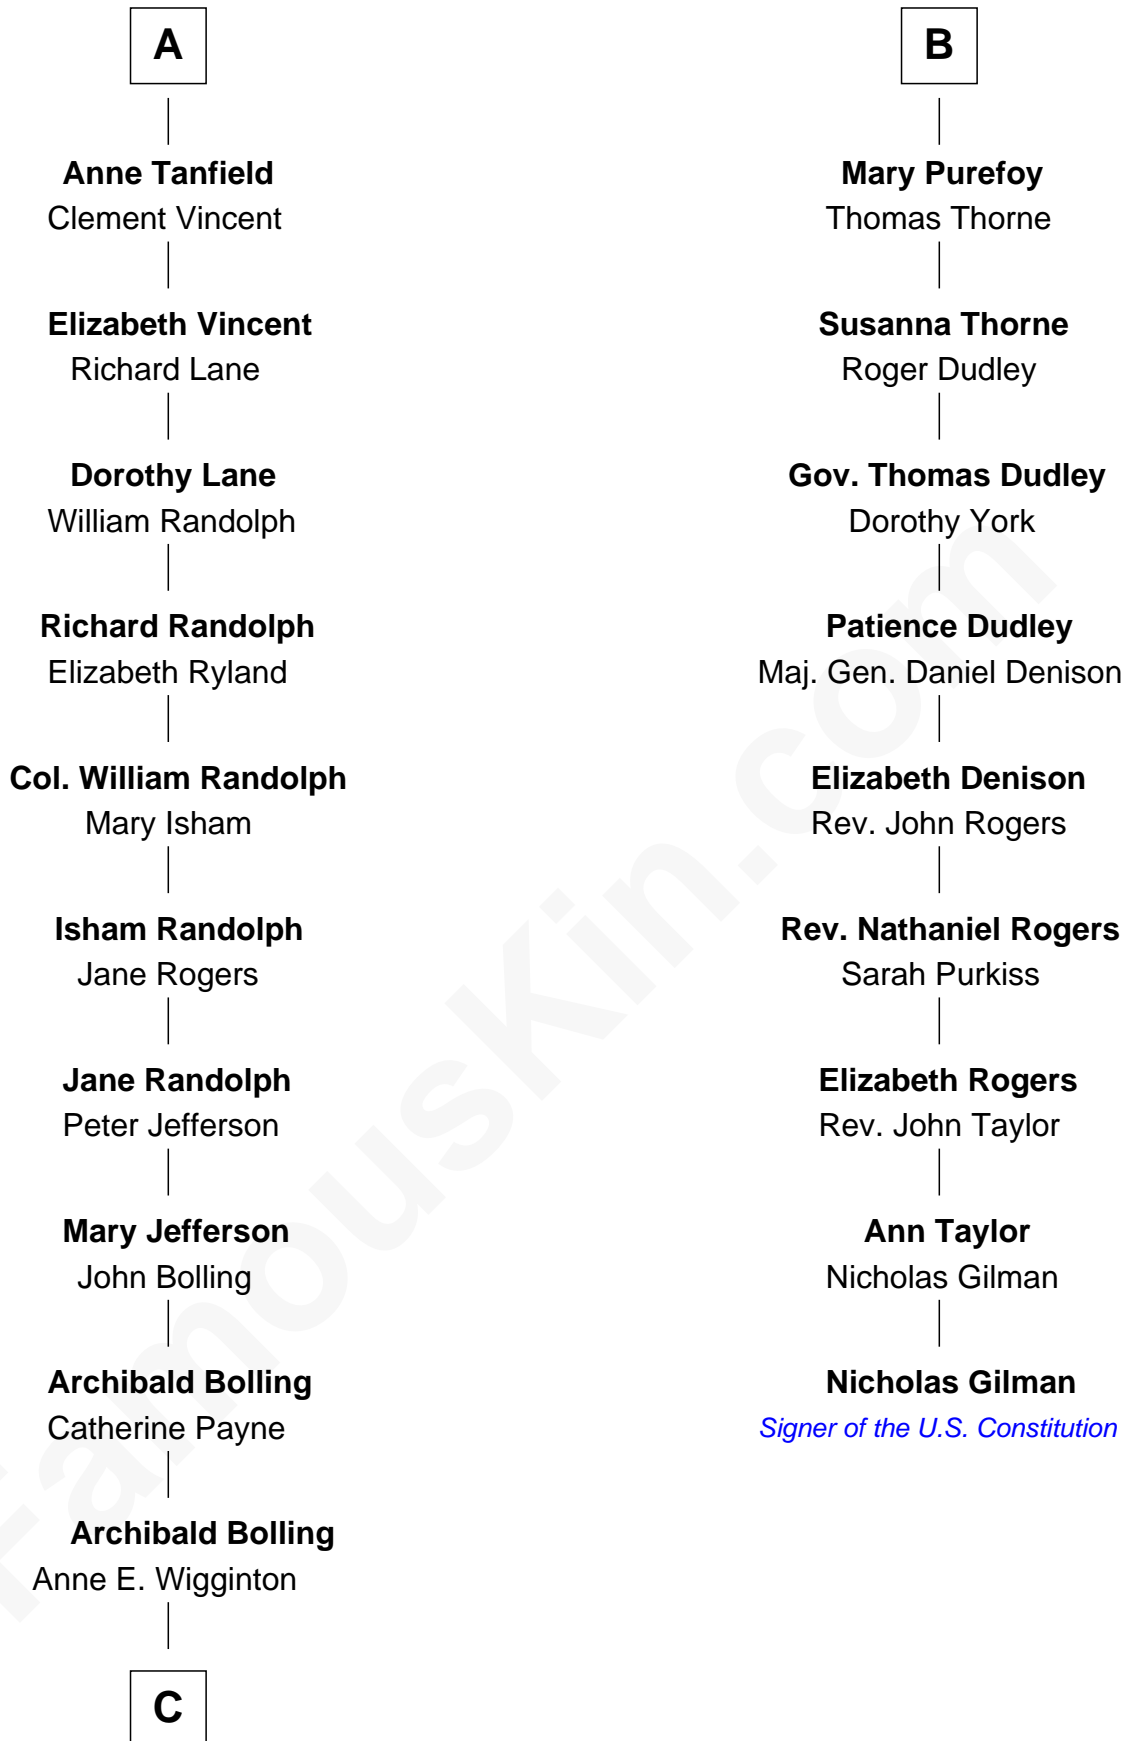

FamousKin.com

Relationship Chart of

Edith (Bolling) Wilson

First Lady of President Woodrow Wilson

15th cousin 3 times removed of

Nicholas Gilman

Signer of the U.S. Constitution

Sir John Howard

Alice de Bois

Sir Robert Howard

Margaret de Scales

Sir John Howard

Alice Tendring

Sir Robert Howard

Margaret Mowbray

Katherine Howard

Joan Howard

Sir Peter de Brewes

Beatrice Brewes

Sir Hugh Shirley

Sir Ralph Shirley

Joan Basset

Beatrice Shirley

John Brome

Isabel Brome

John Denton

Alice Denton

Nicholas Purefoy

Edward Purefoy

Anne Fettiplace

B

C