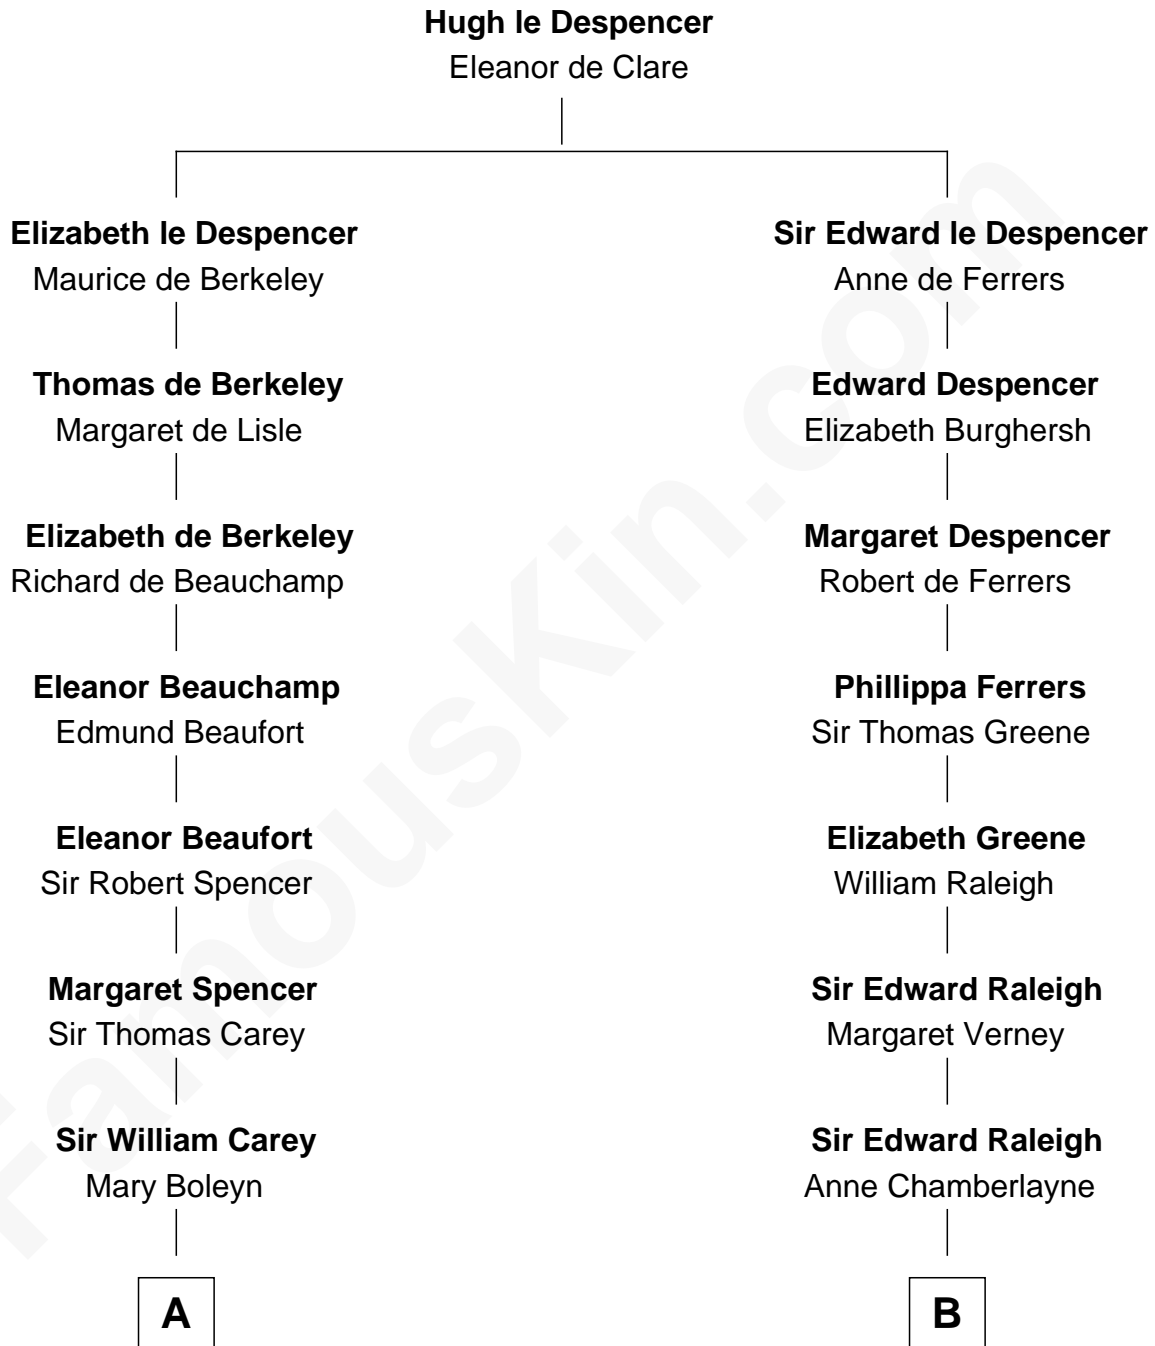

FamousKin.com

Relationship Chart of

Edith (Bolling) Wilson

First Lady of President Woodrow Wilson

16th cousin 2 times removed of

Nicholas Gilman

Signer of the U.S. Constitution

C

William Holcombe Bolling

Sarah Spiers White

Edith (Bolling) Wilson

First Lady of Woodrow Wilson

FamousKin.com