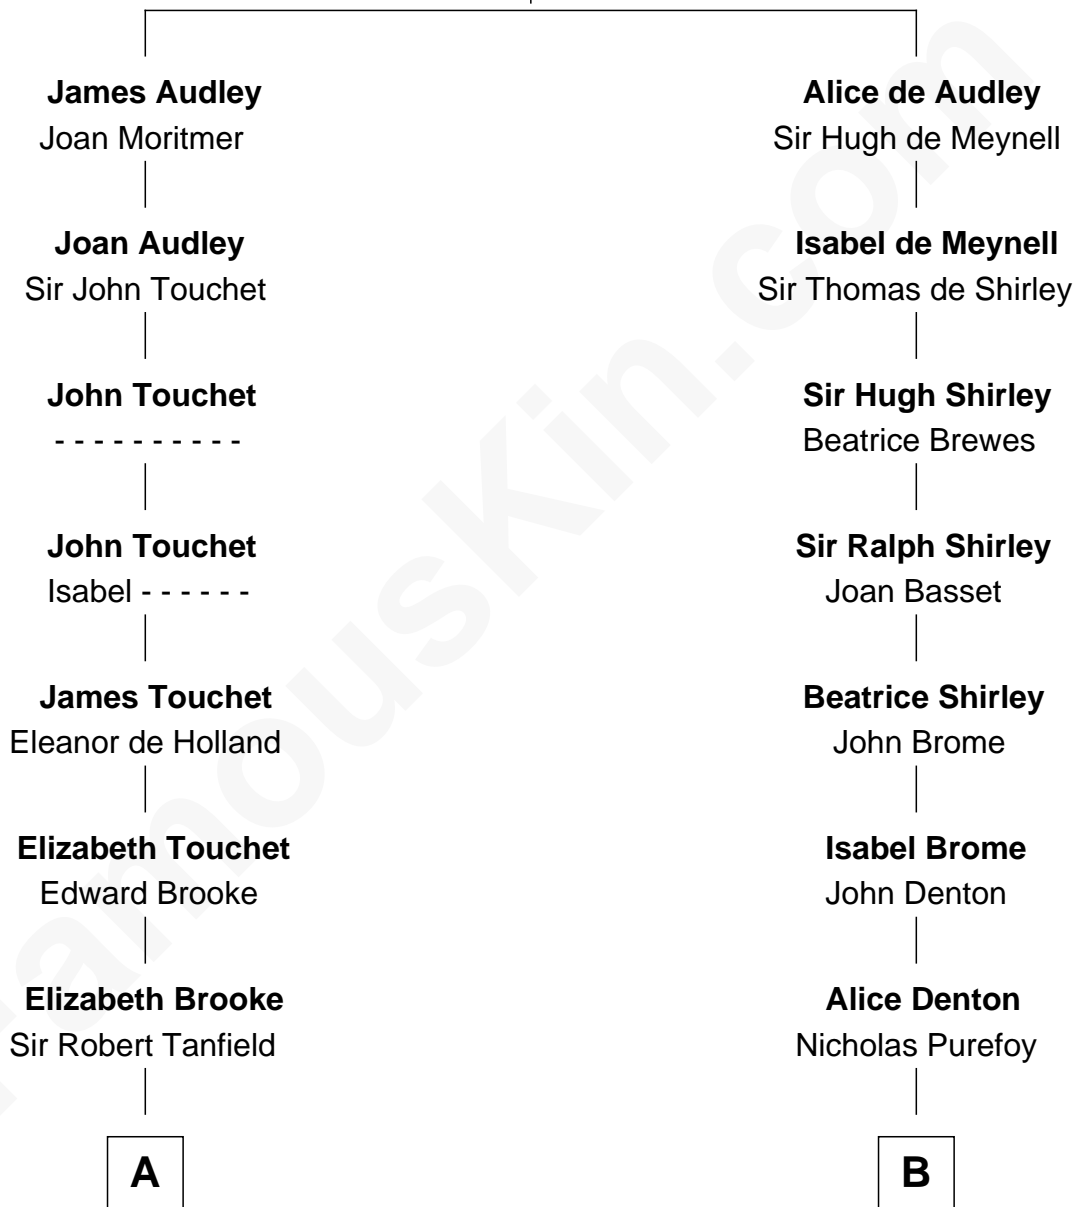

FamousKin.com

Relationship Chart of

Edith (Bolling) Wilson

First Lady of President Woodrow Wilson

16th cousin 5 times removed of

Nicholas Gilman

Signer of the U.S. Constitution

Sir Nicholas Audley

Joan Martin

C

—
Mary Jefferson

John Bolling

—
Archibald Bolling

Catherine Payne

—
Archibald Bolling

Anne E. Wigginton

—
William Holcombe Bolling

Sarah Spiers White

—
Edith (Bolling) Wilson

First Lady of Woodrow Wilson

FamousKin.com