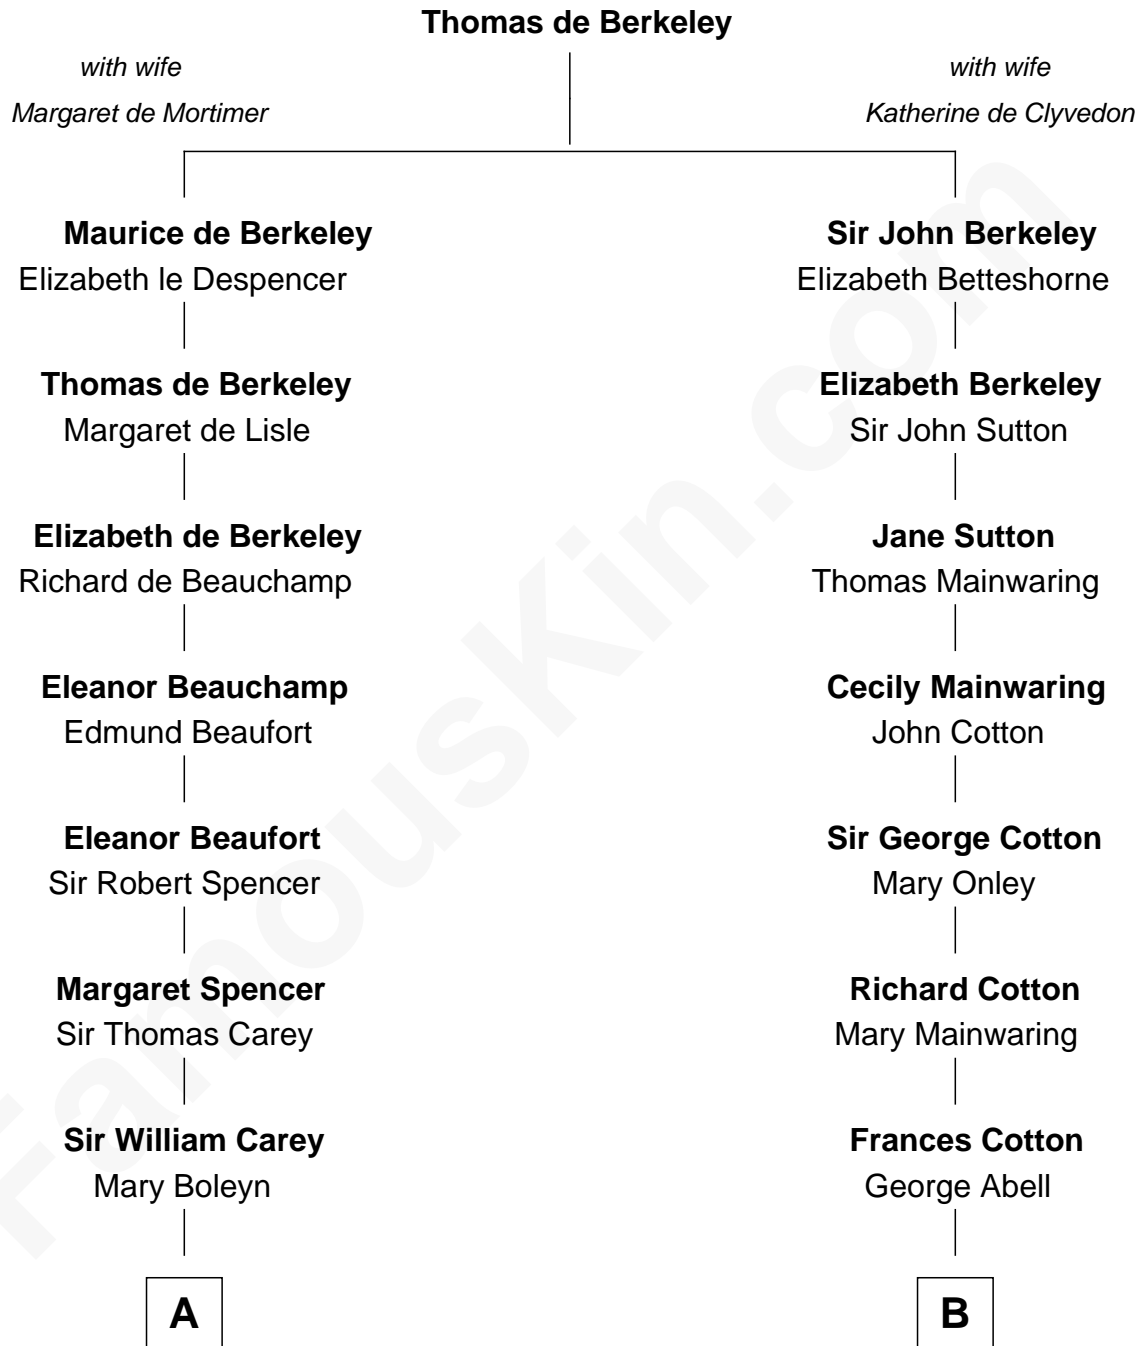

## Relationship Chart of

### Edith (Bolling) Wilson

*First Lady of President Woodrow Wilson*

18th cousin 1 time removed of

**Richard Gere**

*Movie Actor*

**C**

**William Holcombe Bolling**

Sarah Spiers White