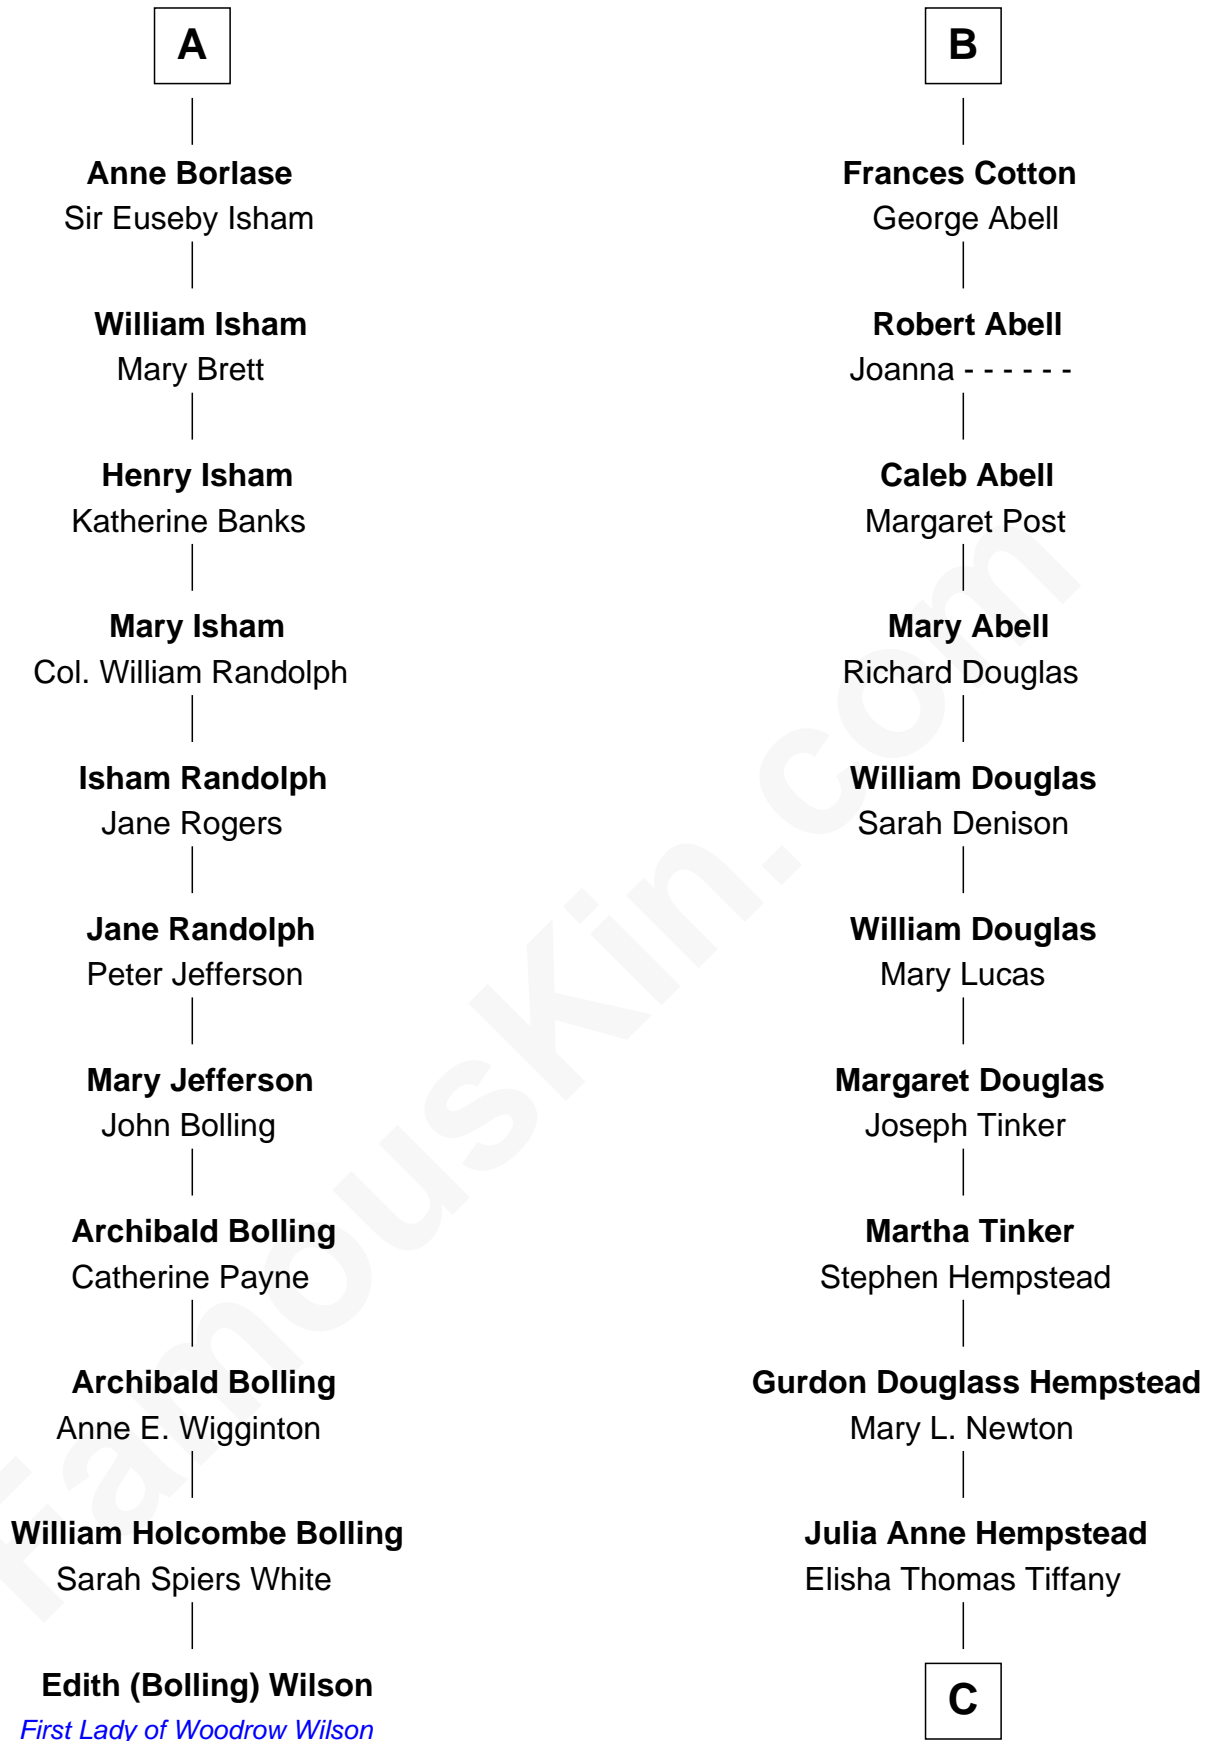

### Edith (Bolling) Wilson

*First Lady of President Woodrow Wilson*

17th cousin 3 times removed of

**Richard Gere**

*Movie Actor*

**Sir Philip le Despencer**

Elizabeth - - - - -

**Sir Philip le Despencer**

Elizabeth de Tibetot

**Margery Despencer**

Sir Roger Wentworth

**Margaret Wentworth**

Sir William Hopton

**Margaret Hopton**

Sir Philip Booth

**Audrey Booth**

**Sir John Sutton**

Constance Blount

**Sir John Sutton**

Elizabeth Berkeley

**Jane Sutton**

Thomas Mainwaring

**Cecily Mainwaring**

John Cotton

**Sir George Cotton**

Mary Onley

**Richard Cotton**

Mary Mainwaring

**B**

**C**

**Nelson Leroy Tiffany**

Evaline Harriet Williams