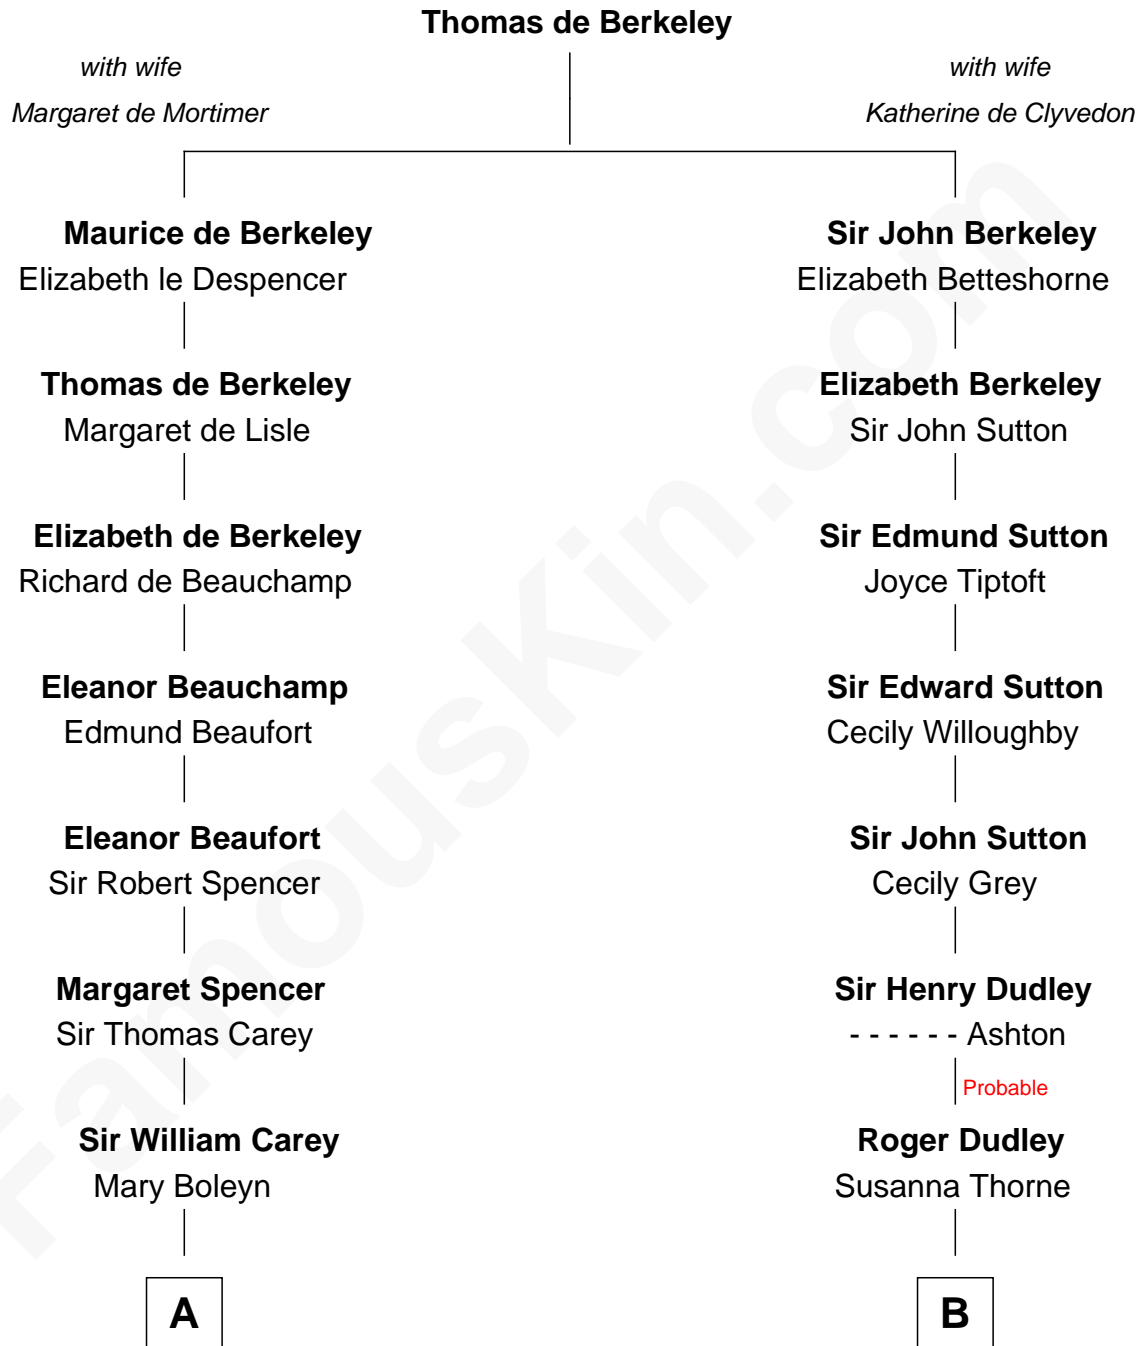

FamousKin.com

Relationship Chart of

Edith (Bolling) Wilson

First Lady of President Woodrow Wilson

17th cousin 1 time removed of

Tennessee Williams

Author of A Streetcar Named Desire

C

William Holcombe Bolling

Sarah Spiers White

Edith (Bolling) Wilson

First Lady of Woodrow Wilson

FamousKin.com