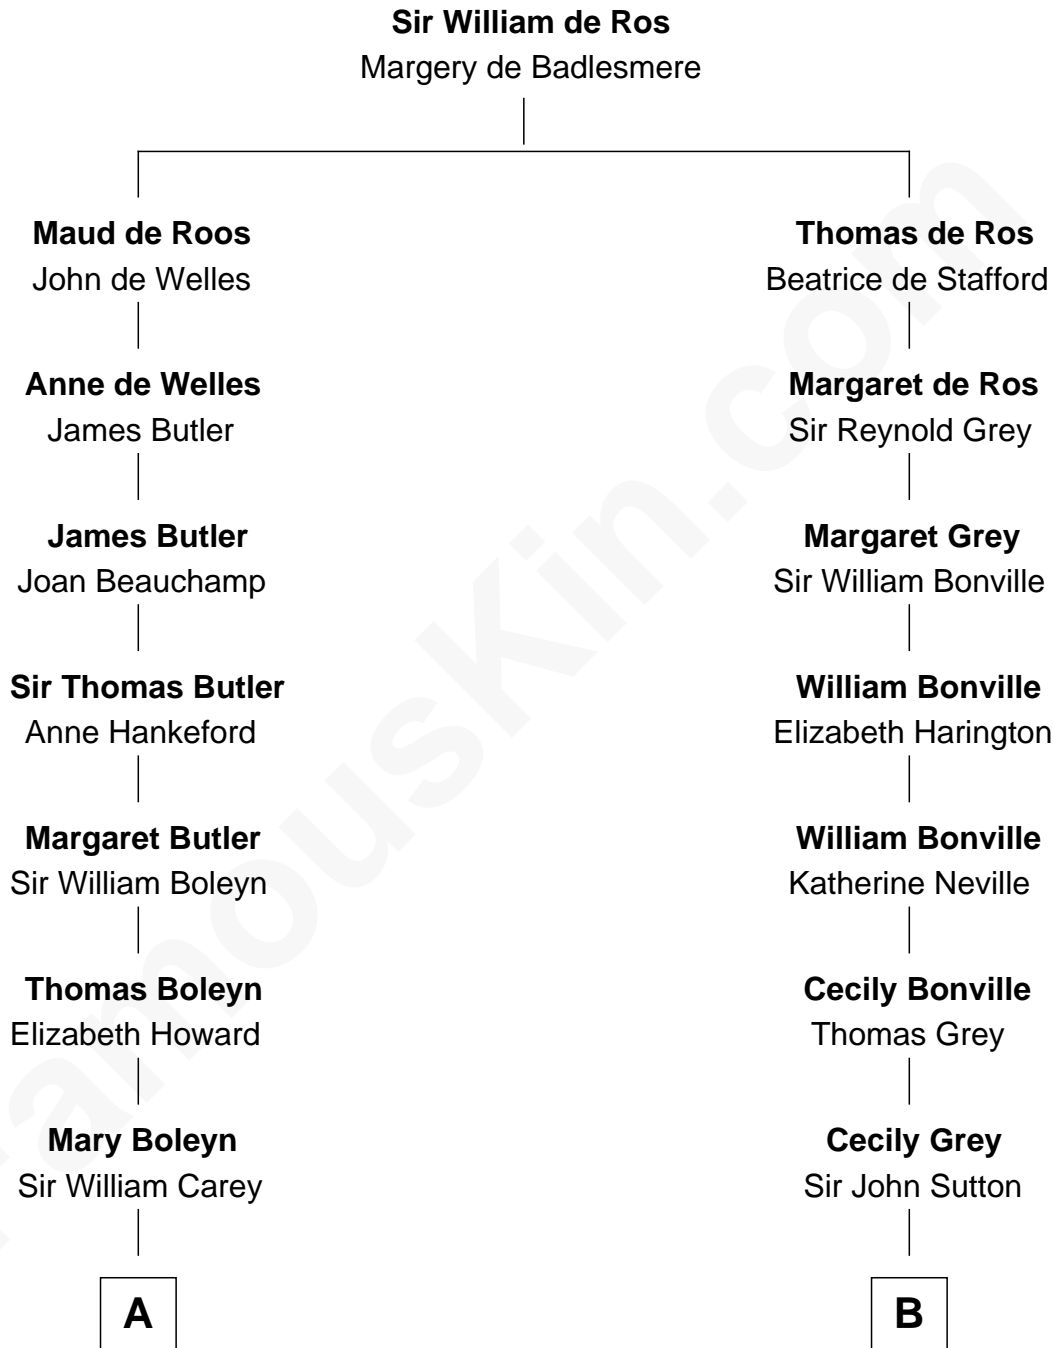

FamousKin.com

Relationship Chart of

Edith (Bolling) Wilson

First Lady of President Woodrow Wilson

18th cousin 1 time removed of

Tennessee Williams

Author of A Streetcar Named Desire

C

William Holcombe Bolling

Sarah Spiers White

Edith (Bolling) Wilson

First Lady of Woodrow Wilson

D

Isabelle Coffin

Thomas Lanier Williams

Cornelius Coffin Williams

Edwina Dakin

Tennessee Williams

Author of A Streetcar Named Desire

FamousKin.com