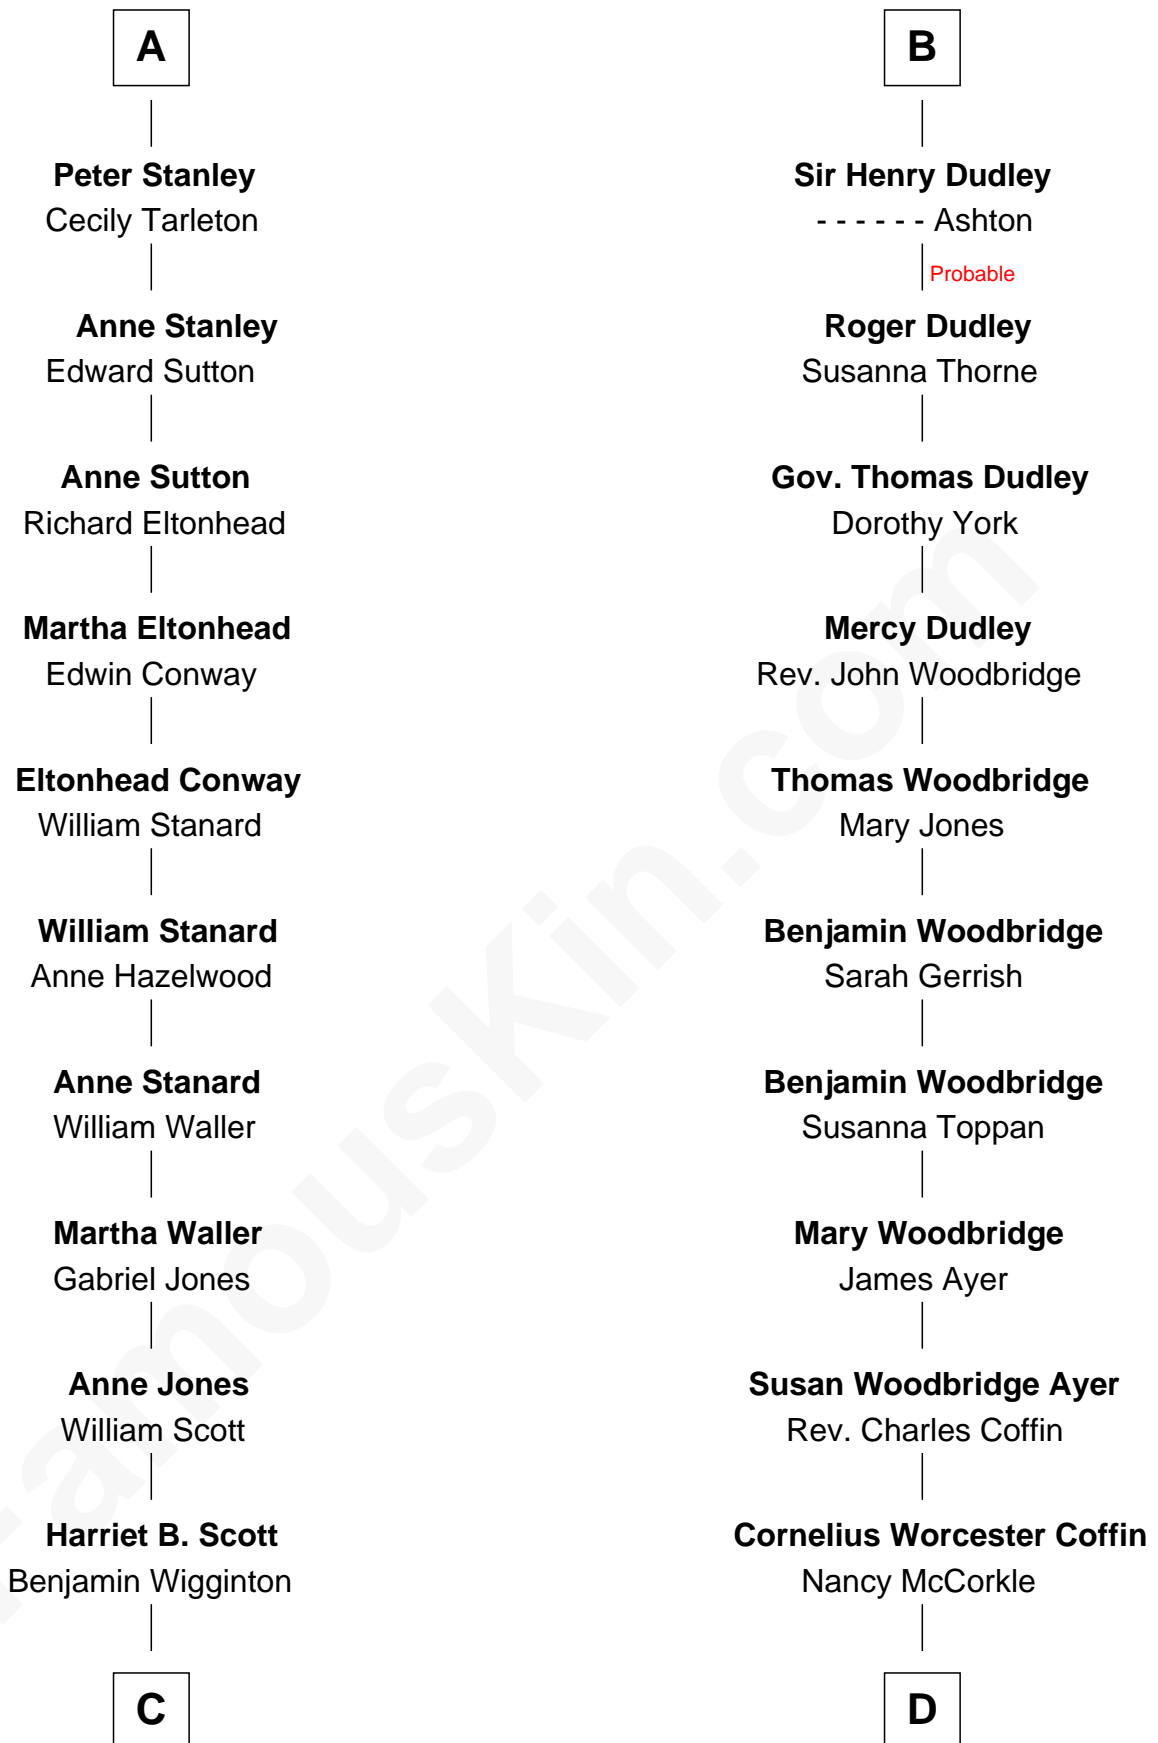

FamousKin.com

Relationship Chart of

Edith (Bolling) Wilson

First Lady of President Woodrow Wilson

19th cousin of

Tennessee Williams

Author of A Streetcar Named Desire

C

Anne E. Wigginton

Archibald Bolling

William Holcombe Bolling

Sarah Spiers White

Edith (Bolling) Wilson

First Lady of Woodrow Wilson

D

Isabelle Coffin

Thomas Lanier Williams

Cornelius Coffin Williams

Edwina Dakin

Tennessee Williams

Author of A Streetcar Named Desire

FamousKin.com