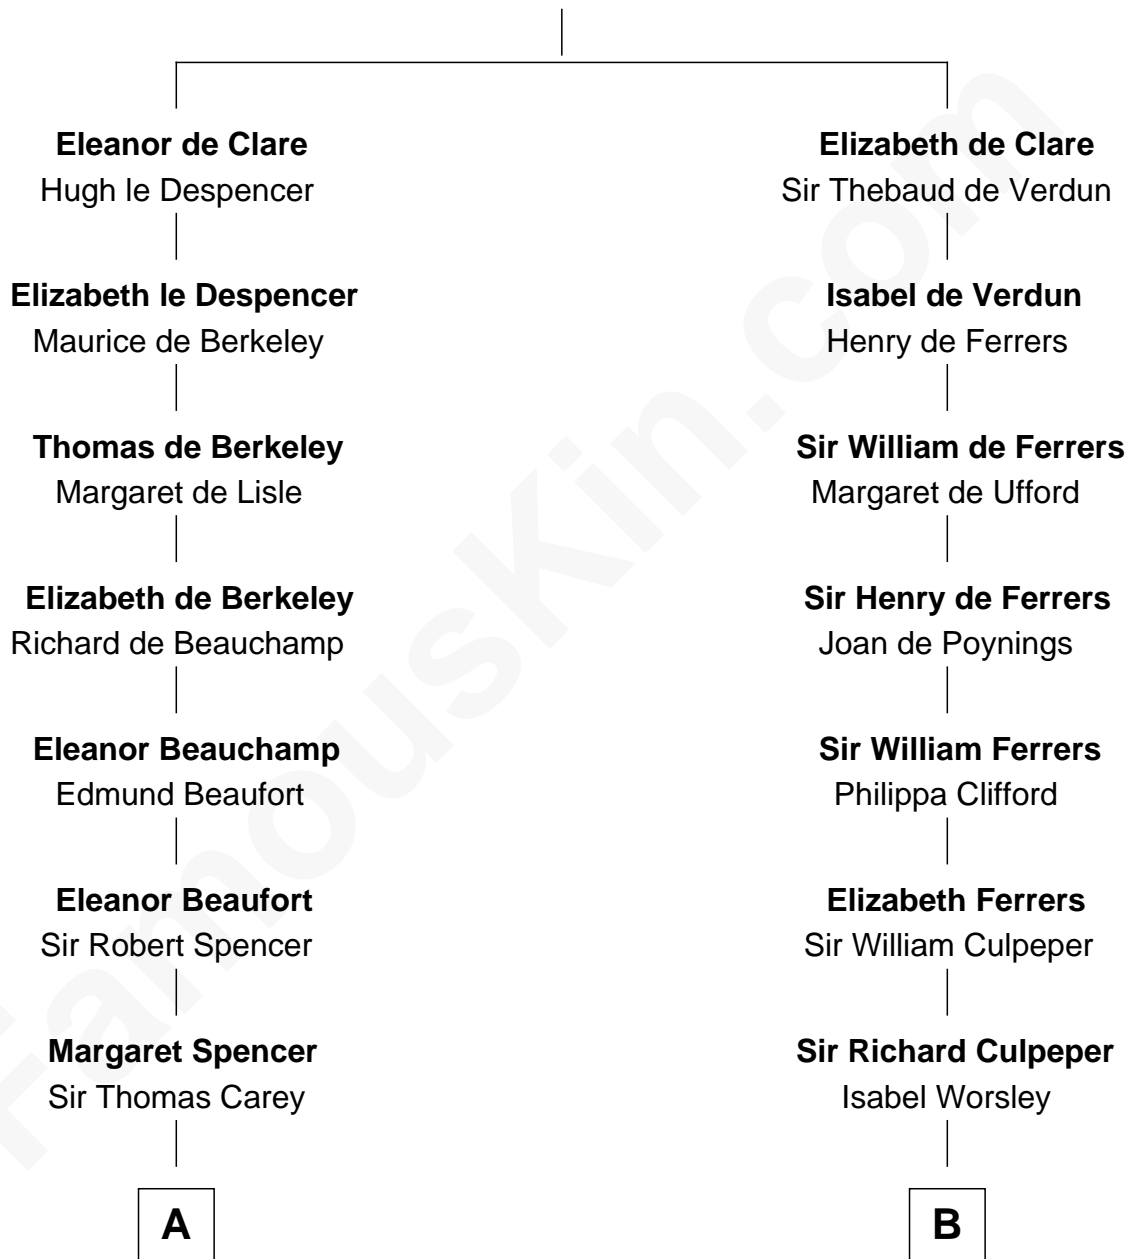

FamousKin.com

Relationship Chart of

Edith (Bolling) Wilson

First Lady of President Woodrow Wilson

19th cousin 1 time removed of

Tennessee Williams

Author of A Streetcar Named Desire

Sir Gilbert de Clare

Joan of Acre

C

Archibald Bolling

Anne E. Wigginton

William Holcombe Bolling

Sarah Spiers White

Edith (Bolling) Wilson

First Lady of Woodrow Wilson