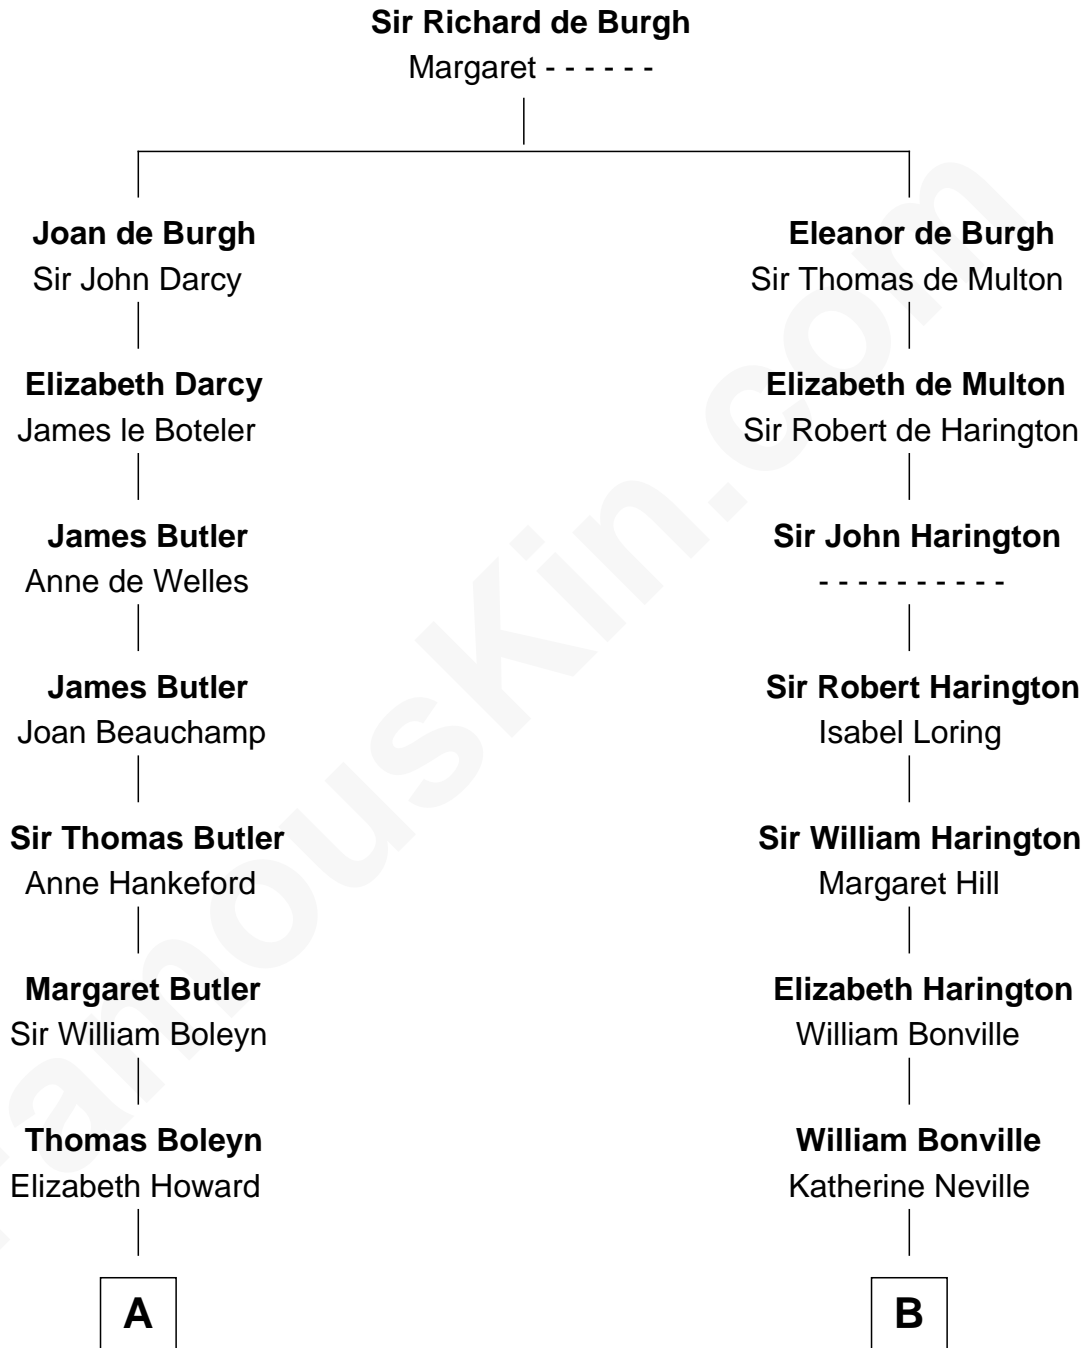

FamousKin.com

Relationship Chart of

Edith (Bolling) Wilson

First Lady of President Woodrow Wilson

19th cousin 2 times removed of

Tennessee Williams

Author of A Streetcar Named Desire

C

Archibald Bolling
Anne E. Wigginton

William Holcombe Bolling
Sarah Spiers White

Edith (Bolling) Wilson
First Lady of Woodrow Wilson

D

Susan Woodbridge Ayer
Rev. Charles Coffin

Cornelius Worcester Coffin
Nancy McCorkle