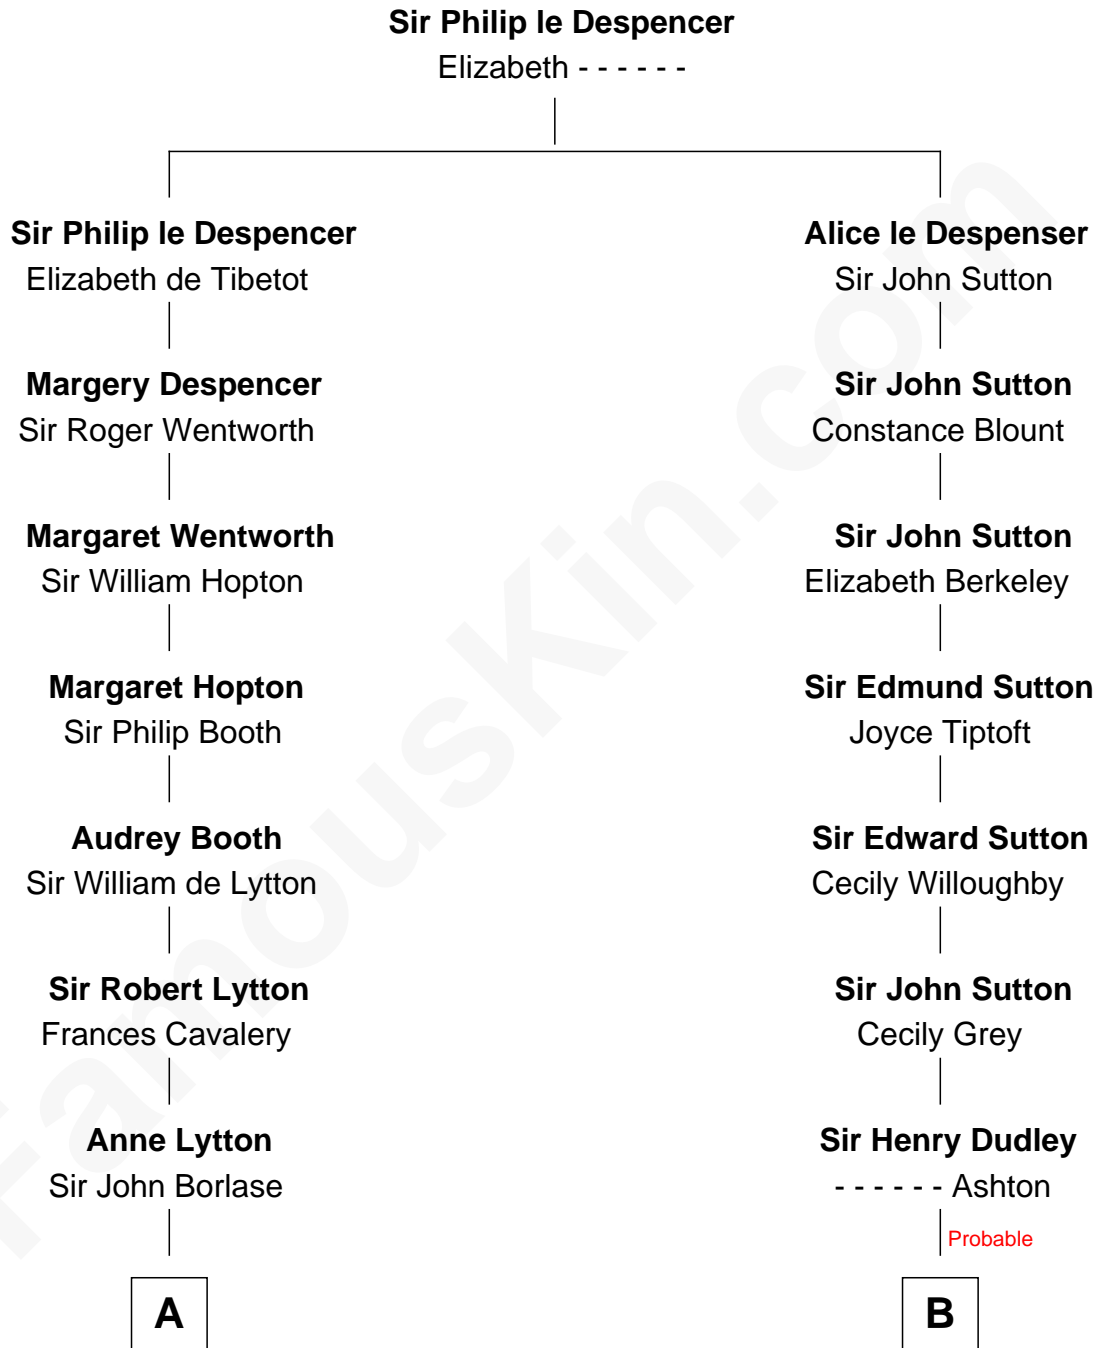

FamousKin.com

Relationship Chart of

Edith (Bolling) Wilson

First Lady of President Woodrow Wilson

17th cousin 1 time removed of

Tennessee Williams

Author of *A Streetcar Named Desire*

C

—
Cornelius Coffin Williams

Edwina Dakin

—
Tennessee Williams

Author of A Streetcar Named Desire

FamousKin.com