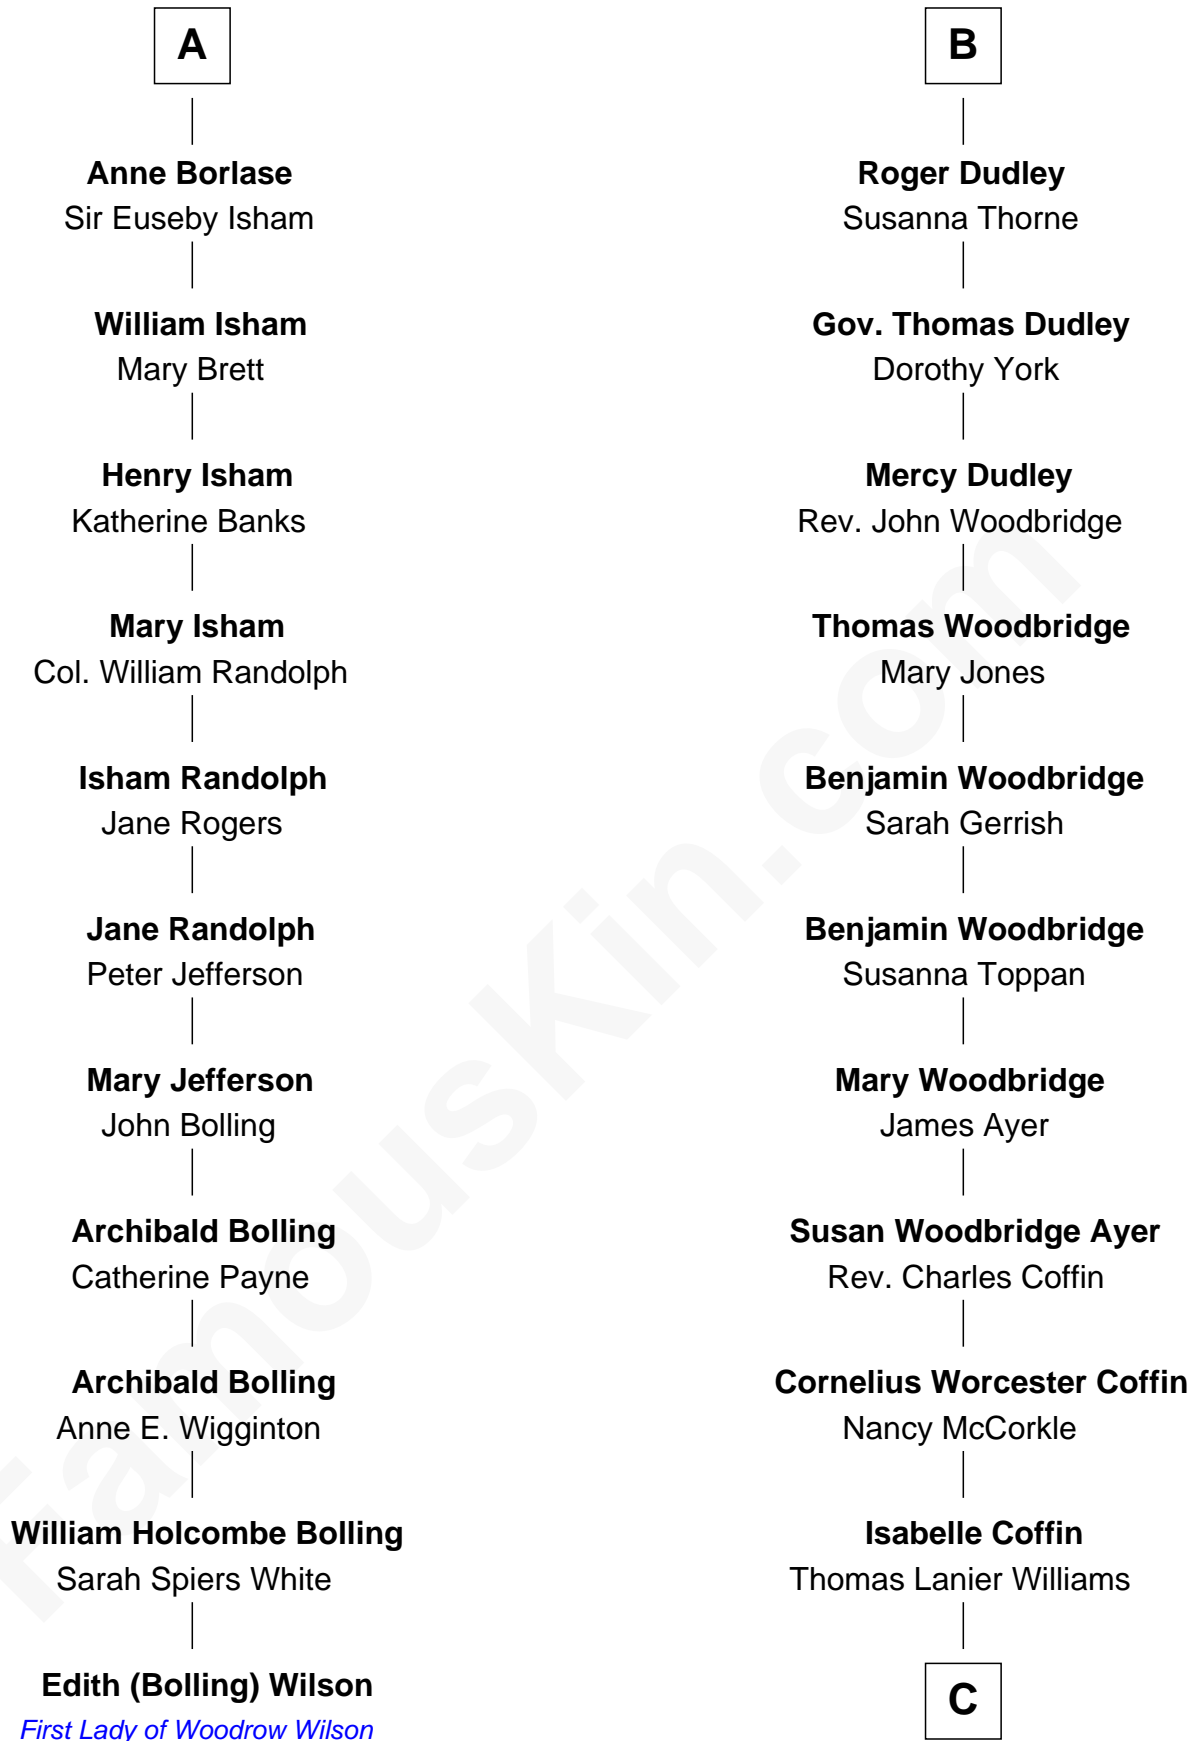

FamousKin.com

Relationship Chart of

Edith (Bolling) Wilson

First Lady of President Woodrow Wilson

17th cousin 1 time removed of

Tennessee Williams

Author of *A Streetcar Named Desire*

C

—
Cornelius Coffin Williams

Edwina Dakin

—
Tennessee Williams

Author of A Streetcar Named Desire

FamousKin.com