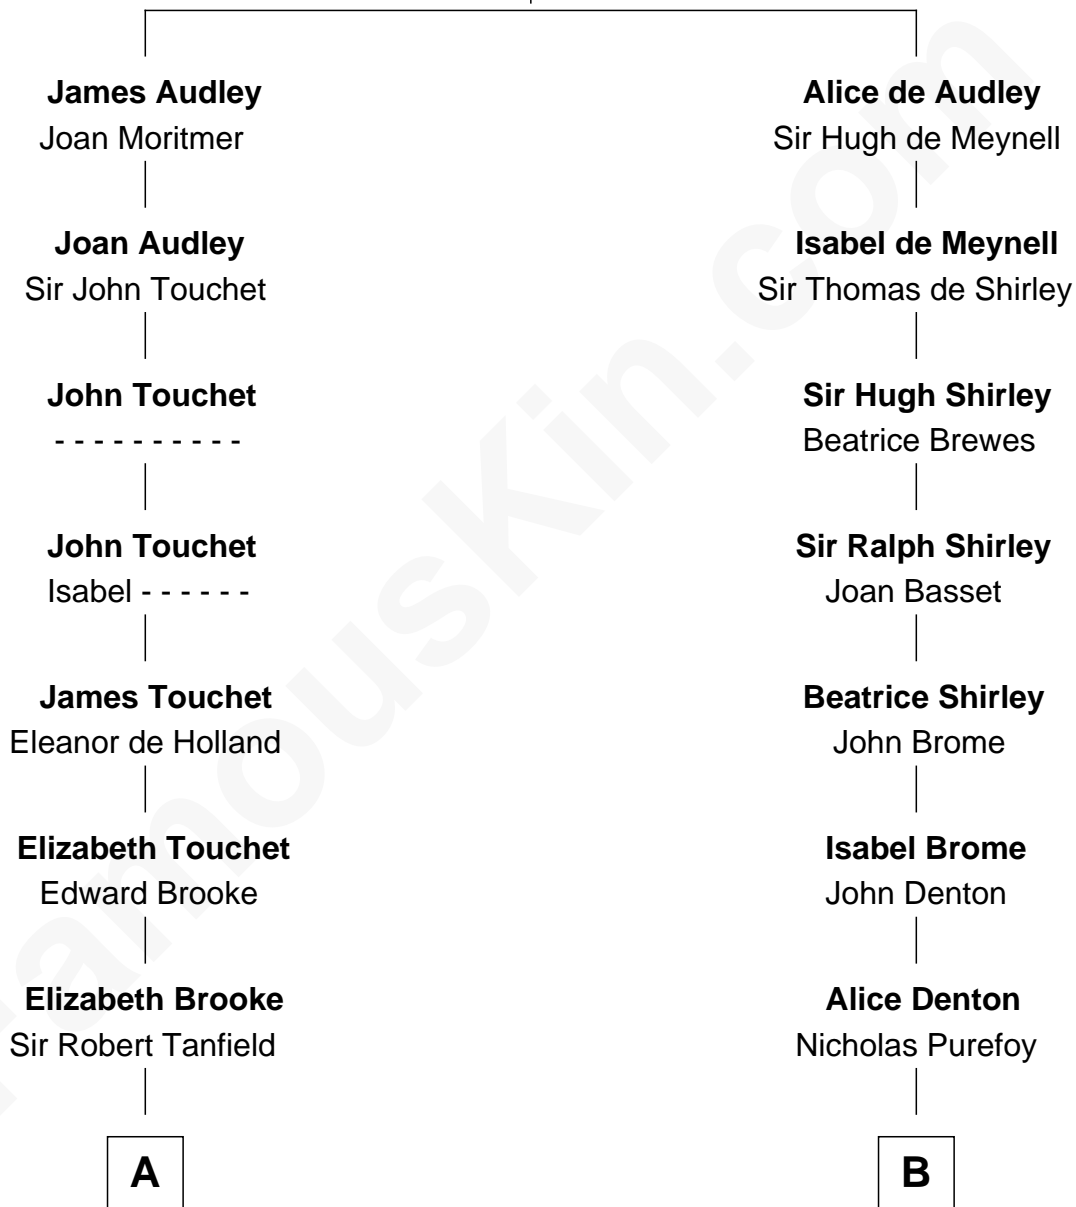

FamousKin.com

Relationship Chart of

Edith (Bolling) Wilson

First Lady of President Woodrow Wilson

20th cousin 1 time removed of

Tennessee Williams

Author of A Streetcar Named Desire

Sir Nicholas Audley

Joan Martin

C

Mary Jefferson

John Bolling

Archibald Bolling

Catherine Payne

Archibald Bolling

Anne E. Wigginton

William Holcombe Bolling

Sarah Spiers White

Edith (Bolling) Wilson

First Lady of Woodrow Wilson

D

Cornelius Worcester Coffin

Nancy McCorkle

Isabelle Coffin