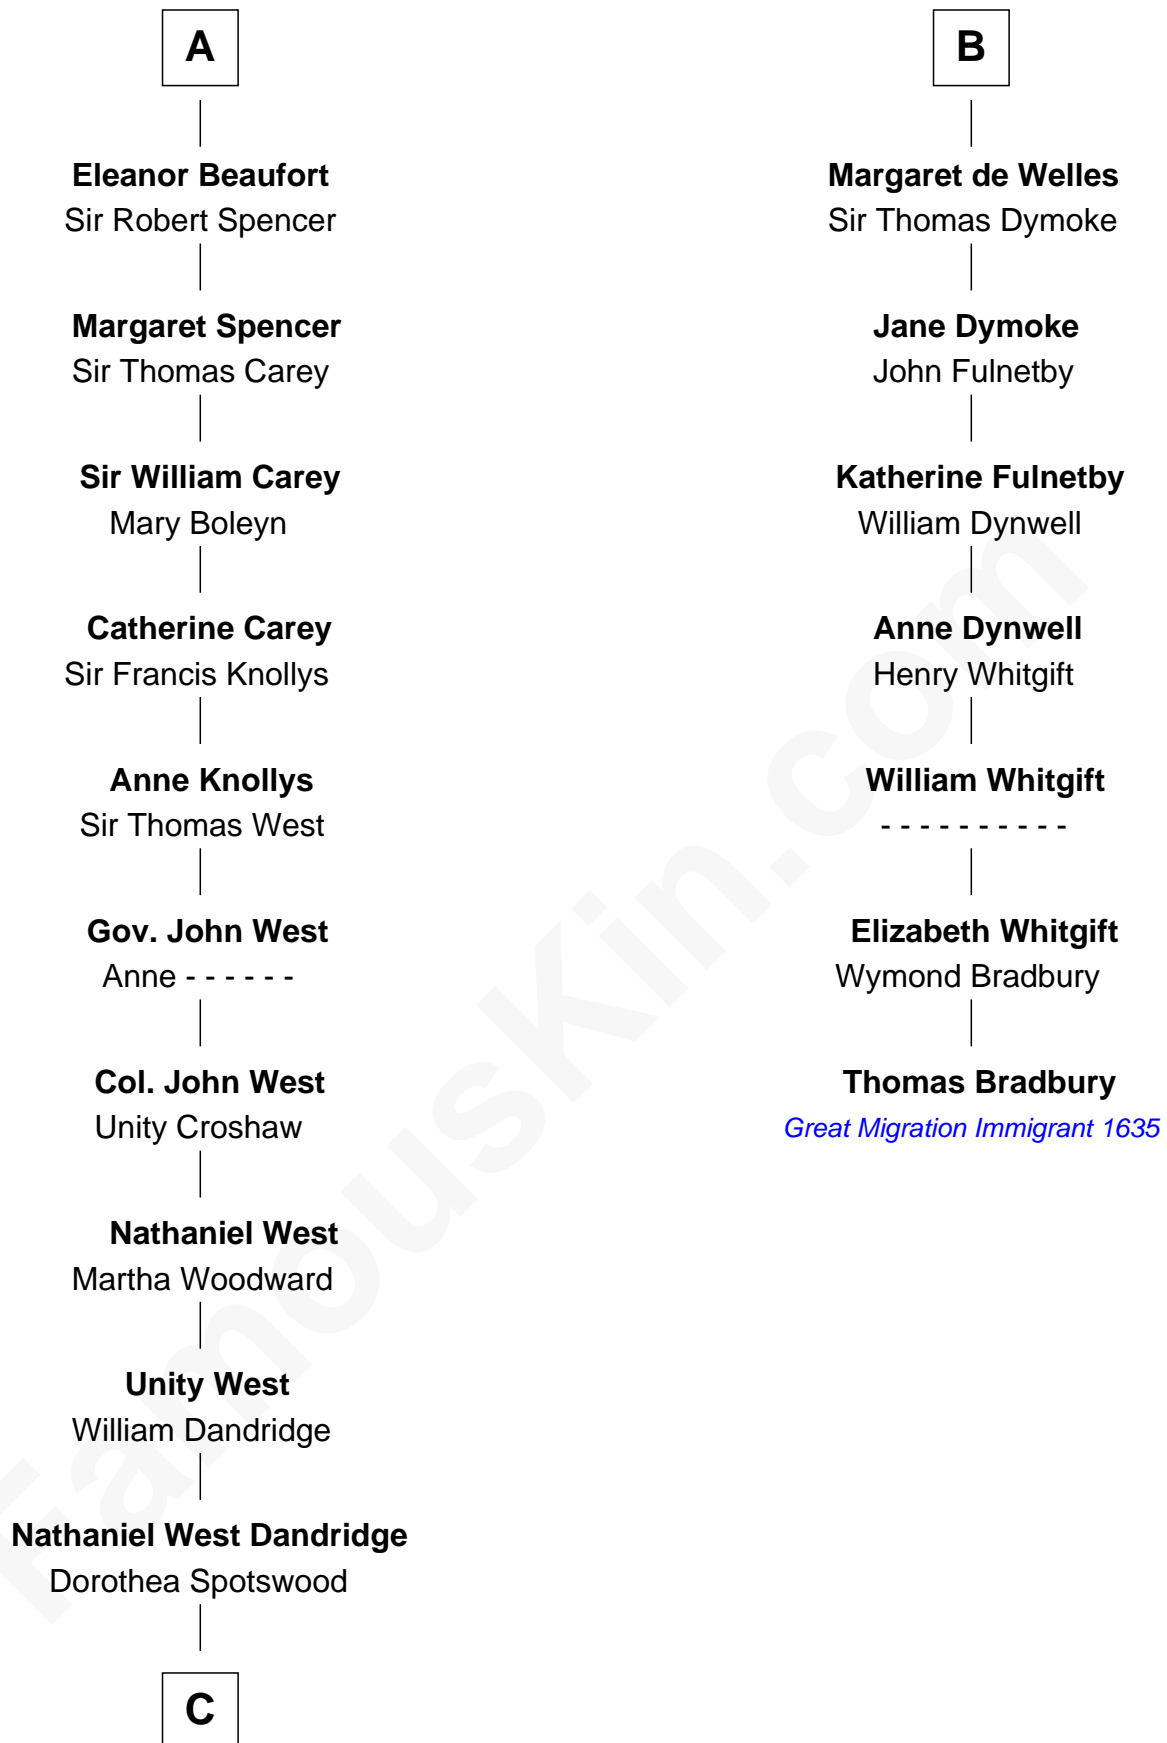

FamousKin.com

Relationship Chart of

Edith (Bolling) Wilson

First Lady of President Woodrow Wilson

13th cousin 8 times removed of

Thomas Bradbury

(c1610/11 - 1694/5) Great Migration Immigrant 1635

Sir Maurice de Berkeley

Elizabeth le Despencer

Thomas de Berkeley

Margaret de Lisle

Elizabeth de Berkeley

Richard de Beauchamp

Eleanor Beauchamp

Edmund Beaufort

A

Katherine de Clifford

Sir Ralph de Greystoke

Maud de Greystoke

Eudo de Welles

Sir Lionel de Welles

Joan de Waterton

B

C

—
Martha Dandridge

Archibald Payne

—
Catherine Payne

Archibald Bolling

—
Archibald Bolling

Anne E. Wigginton

—
William Holcombe Bolling

Sarah Spiers White