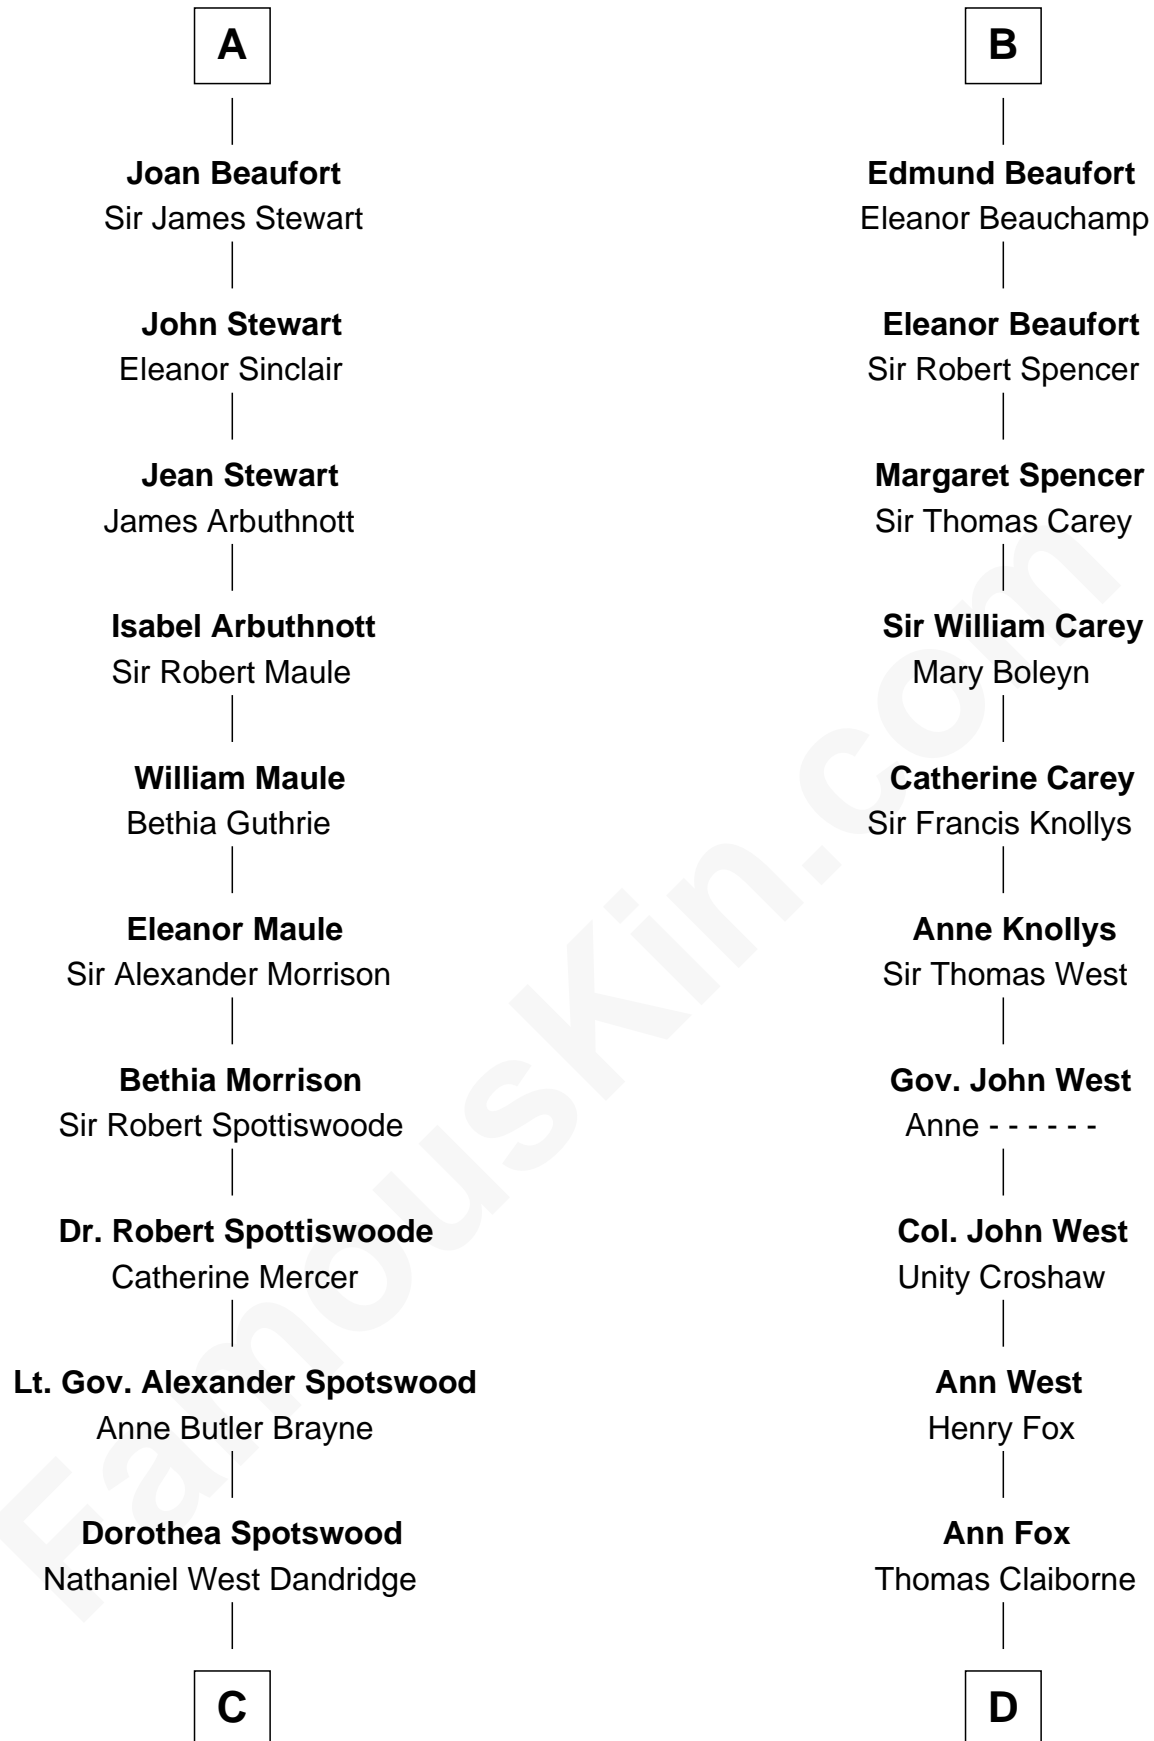

### Edith (Bolling) Wilson

*First Lady of President Woodrow Wilson*

19th cousin 2 times removed of

**Margaret of France**  
Edward I, King of England

**Edmund of Woodstock**  
Margaret Wake

**Joan Plantagenet**  
Thomas Holand

**Sir Thomas de Holand**  
Alice Fitzalan

**Margaret de Holand**  
Sir John Beaufort

**A**

**Adelaide of Burgundy**  
Henry III, Duke of Brabant

**Maria of Brabant**  
Philip III, King of France

**Margaret of France**  
Edward I, King of England

**Edmund of Woodstock**  
Margaret Wake

**Joan Plantagenet**  
Thomas Holand

**Sir Thomas de Holand**  
Alice Fitzalan

**Margaret de Holand**  
Sir John Beaufort

**B**

**C**

**Martha Dandridge**

Archibald Payne

**Catherine Payne**

Archibald Bolling