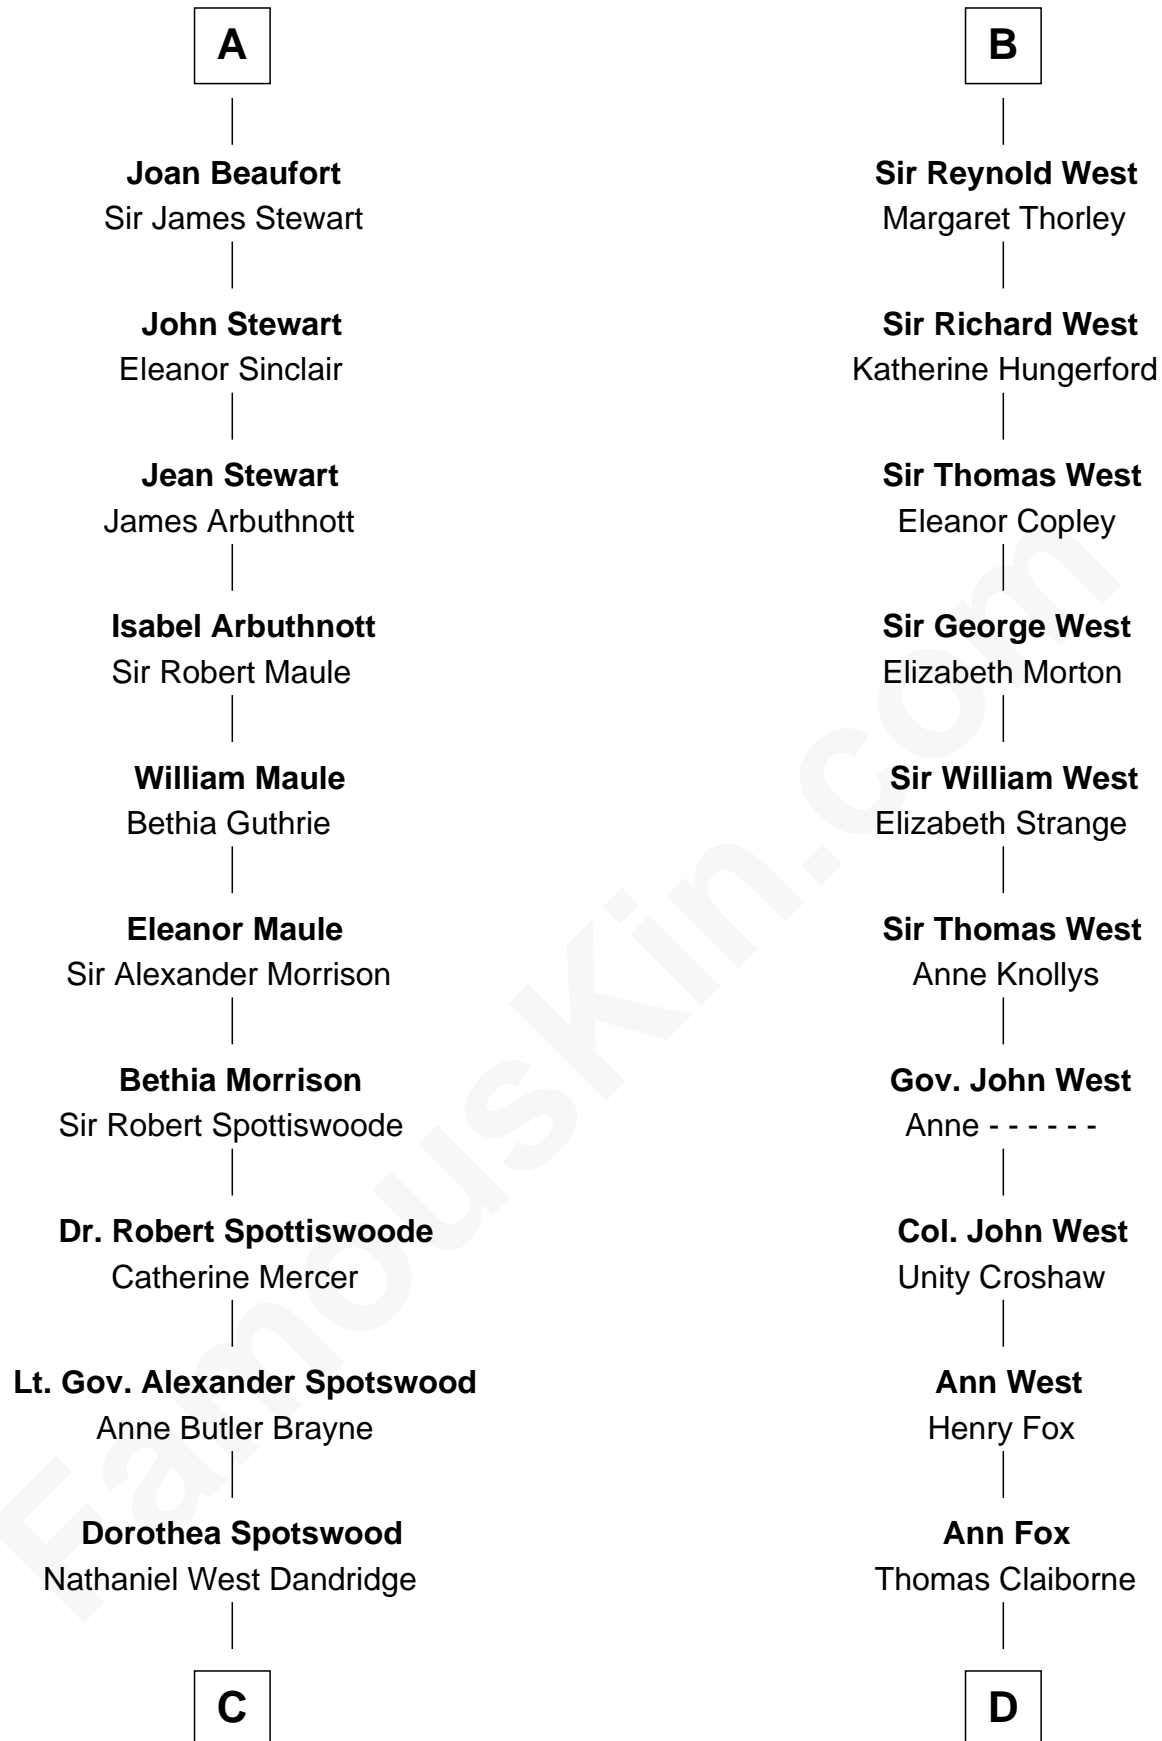

FamousKin.com

Relationship Chart of

Edith (Bolling) Wilson

First Lady of President Woodrow Wilson

19th cousin 2 times removed of

William C. C. Claiborne

1st Governor of Louisiana

Alfonso VIII of Castile

Eleanor of England

Blanche of Castile
Louis VIII, King of France

Robert I, Count of Artois
Matilda of Brabant

Blanche of Artois
Edmund Plantagenet

Henry Plantagenet
Maud de Chaworth

Eleanor Plantagenet
Richard Fitzalan

Alice Fitzalan
Sir Thomas de Holand

Margaret de Holand
Sir John Beaufort

A

Blanche of Castile
Louis VIII, King of France

Robert I, Count of Artois
Matilda of Brabant

Blanche of Artois
Edmund Plantagenet

Henry Plantagenet
Maud de Chaworth

Joan of Lancaster
John de Mowbray

Eleanor Mowbray
Roger de la Warre

Joan de la Warre
Sir Thomas West

B

C

Martha Dandridge

Archibald Payne

Catherine Payne