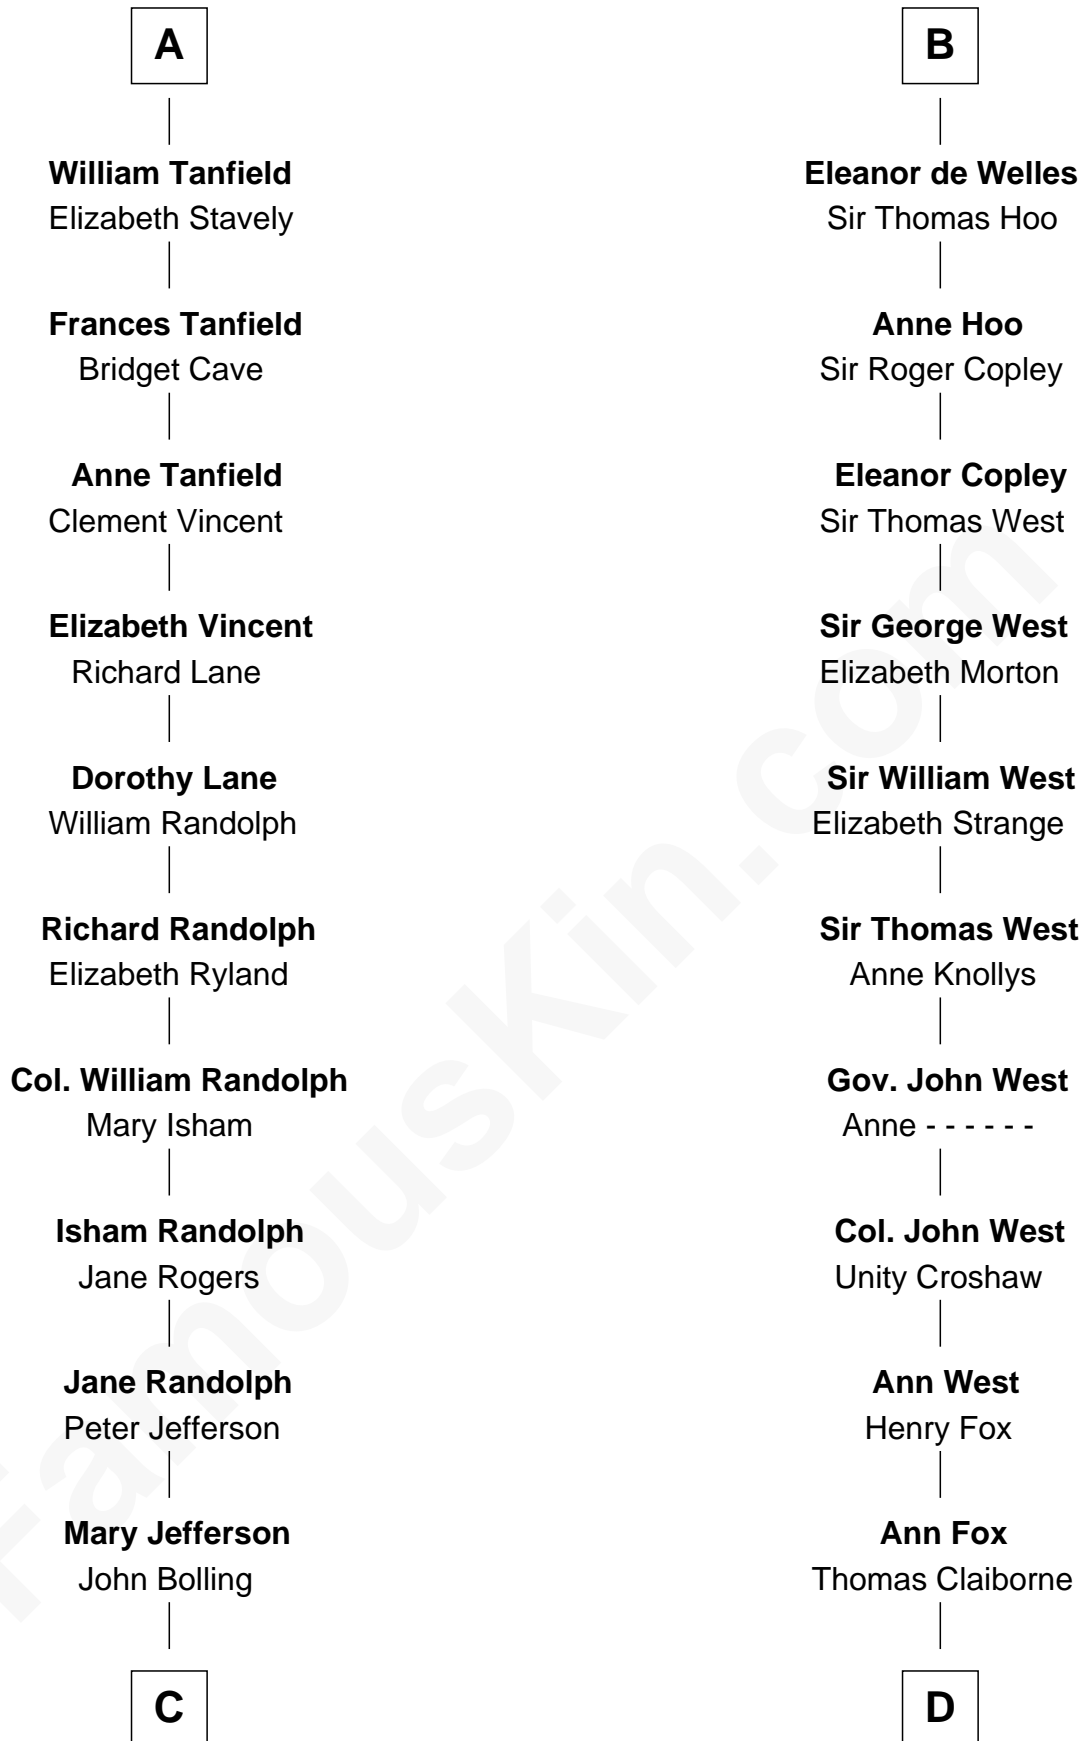

FamousKin.com

Relationship Chart of

Edith (Bolling) Wilson

First Lady of President Woodrow Wilson

19th cousin 1 time removed of

William C. C. Claiborne

1st Governor of Louisiana

William Longespee

Idoine de Camville

C

Archibald Bolling
Catherine Payne

Archibald Bolling
Anne E. Wigginton

William Holcombe Bolling
Sarah Spiers White

Edith (Bolling) Wilson
First Lady of Woodrow Wilson

D

Nathaniel Claiborne
Jane Cole