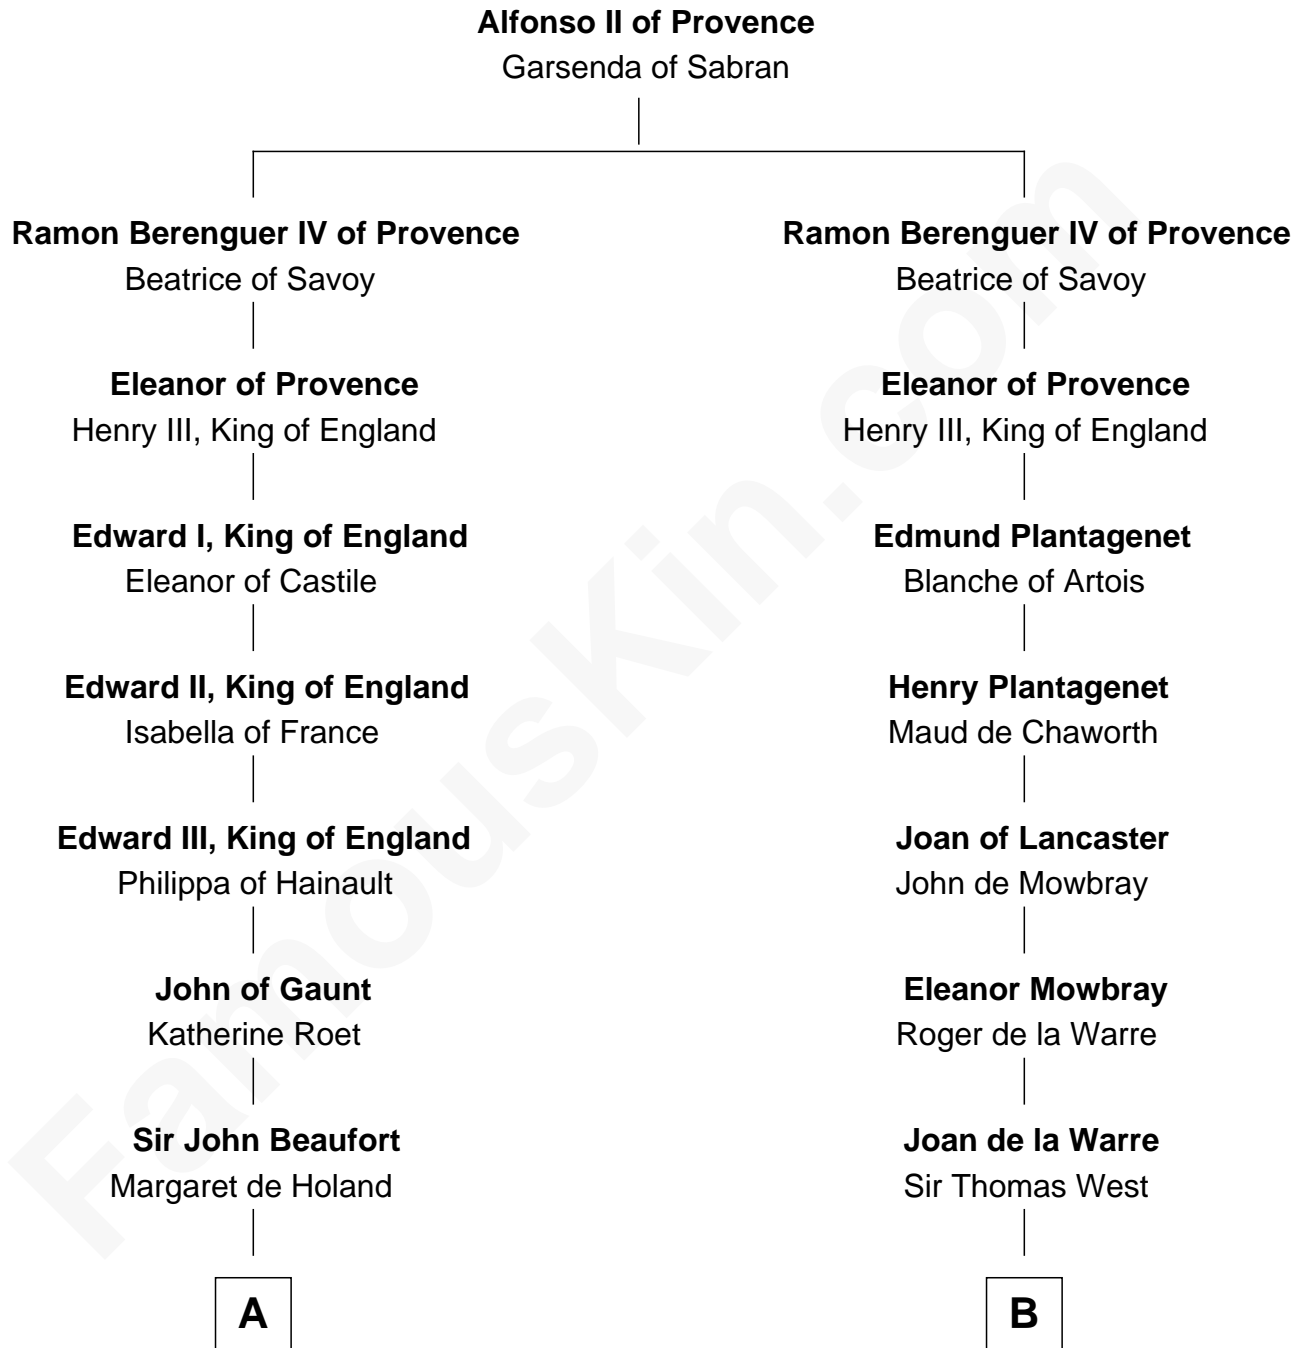

FamousKin.com

Relationship Chart of

Edith (Bolling) Wilson

First Lady of President Woodrow Wilson

19th cousin 2 times removed of

William C. C. Claiborne

1st Governor of Louisiana

C

Martha Dandridge

Archibald Payne

Catherine Payne

Archibald Bolling

Archibald Bolling

Anne E. Wigginton

William Holcombe Bolling

Sarah Spiers White