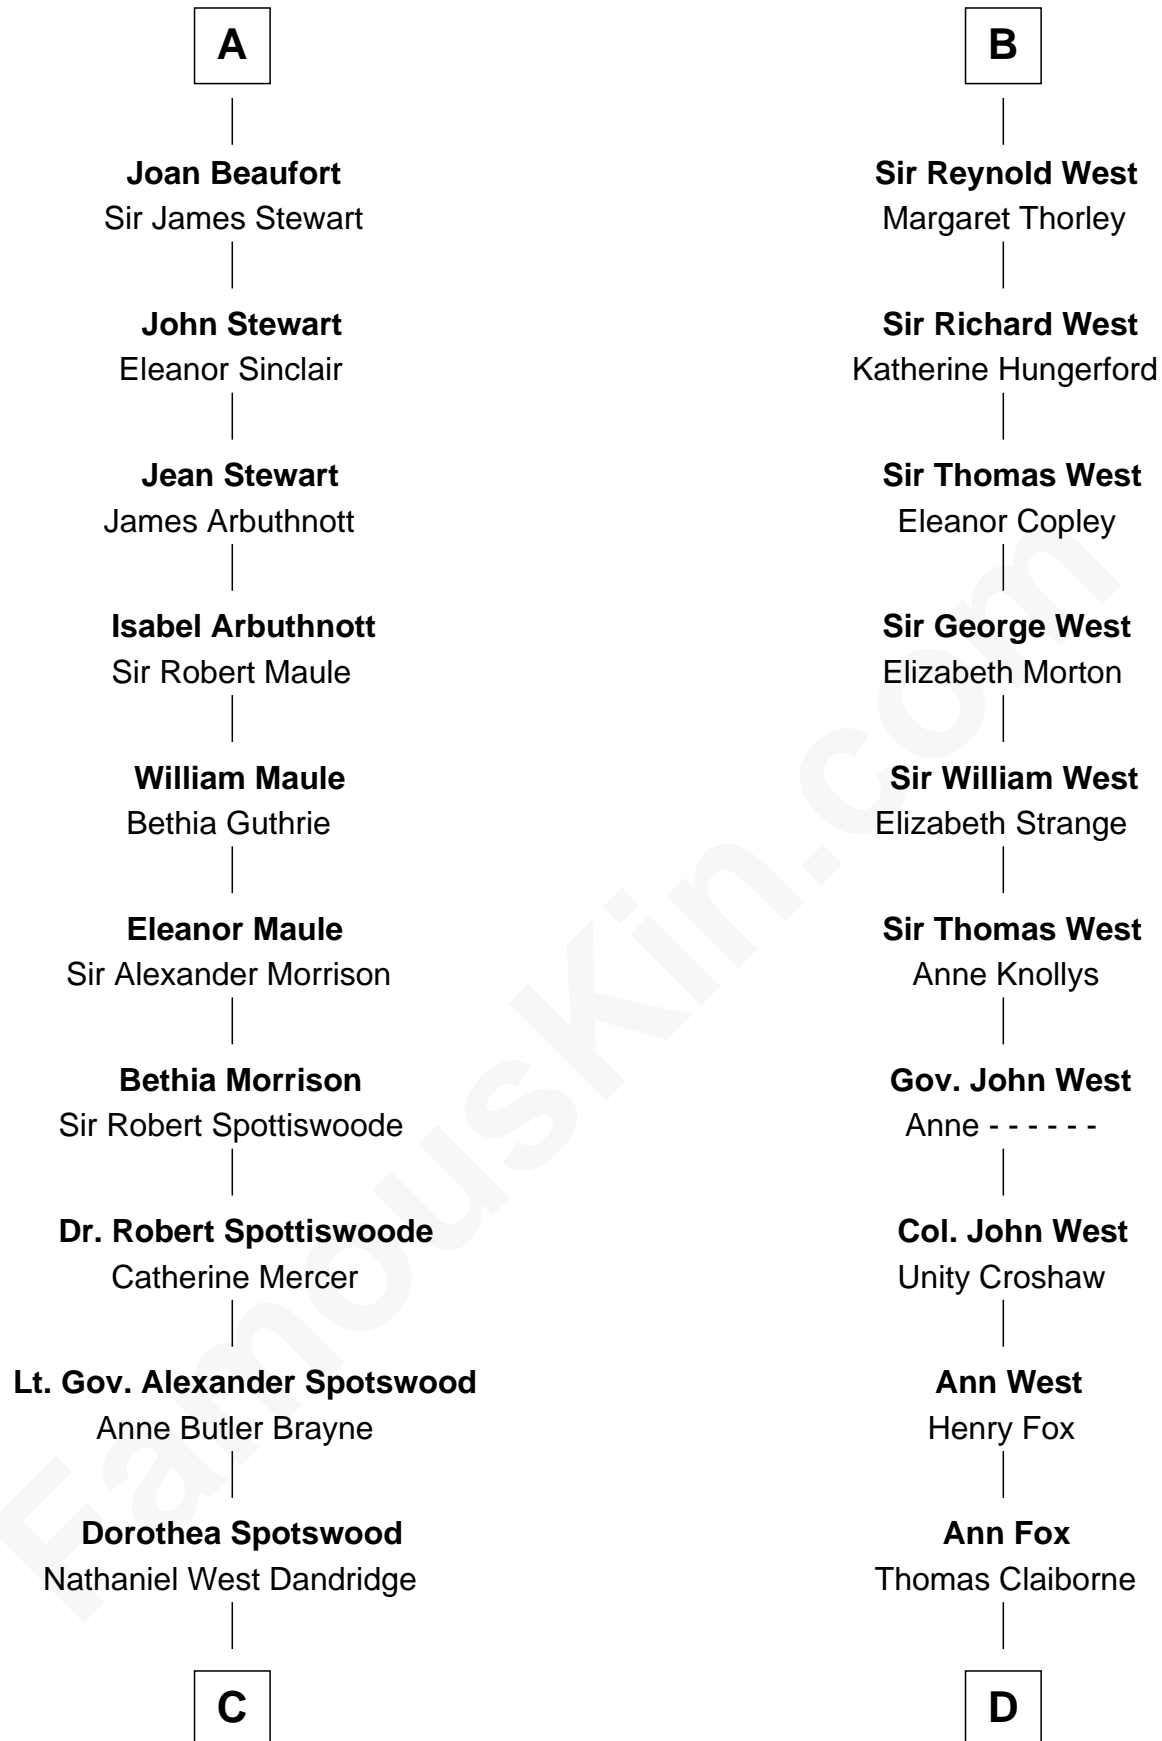

FamousKin.com

Relationship Chart of

Edith (Bolling) Wilson

First Lady of President Woodrow Wilson

19th cousin 2 times removed of

William C. C. Claiborne

1st Governor of Louisiana

C

Martha Dandridge

Archibald Payne

Catherine Payne

Archibald Bolling

Archibald Bolling

Anne E. Wigginton

William Holcombe Bolling

Sarah Spiers White