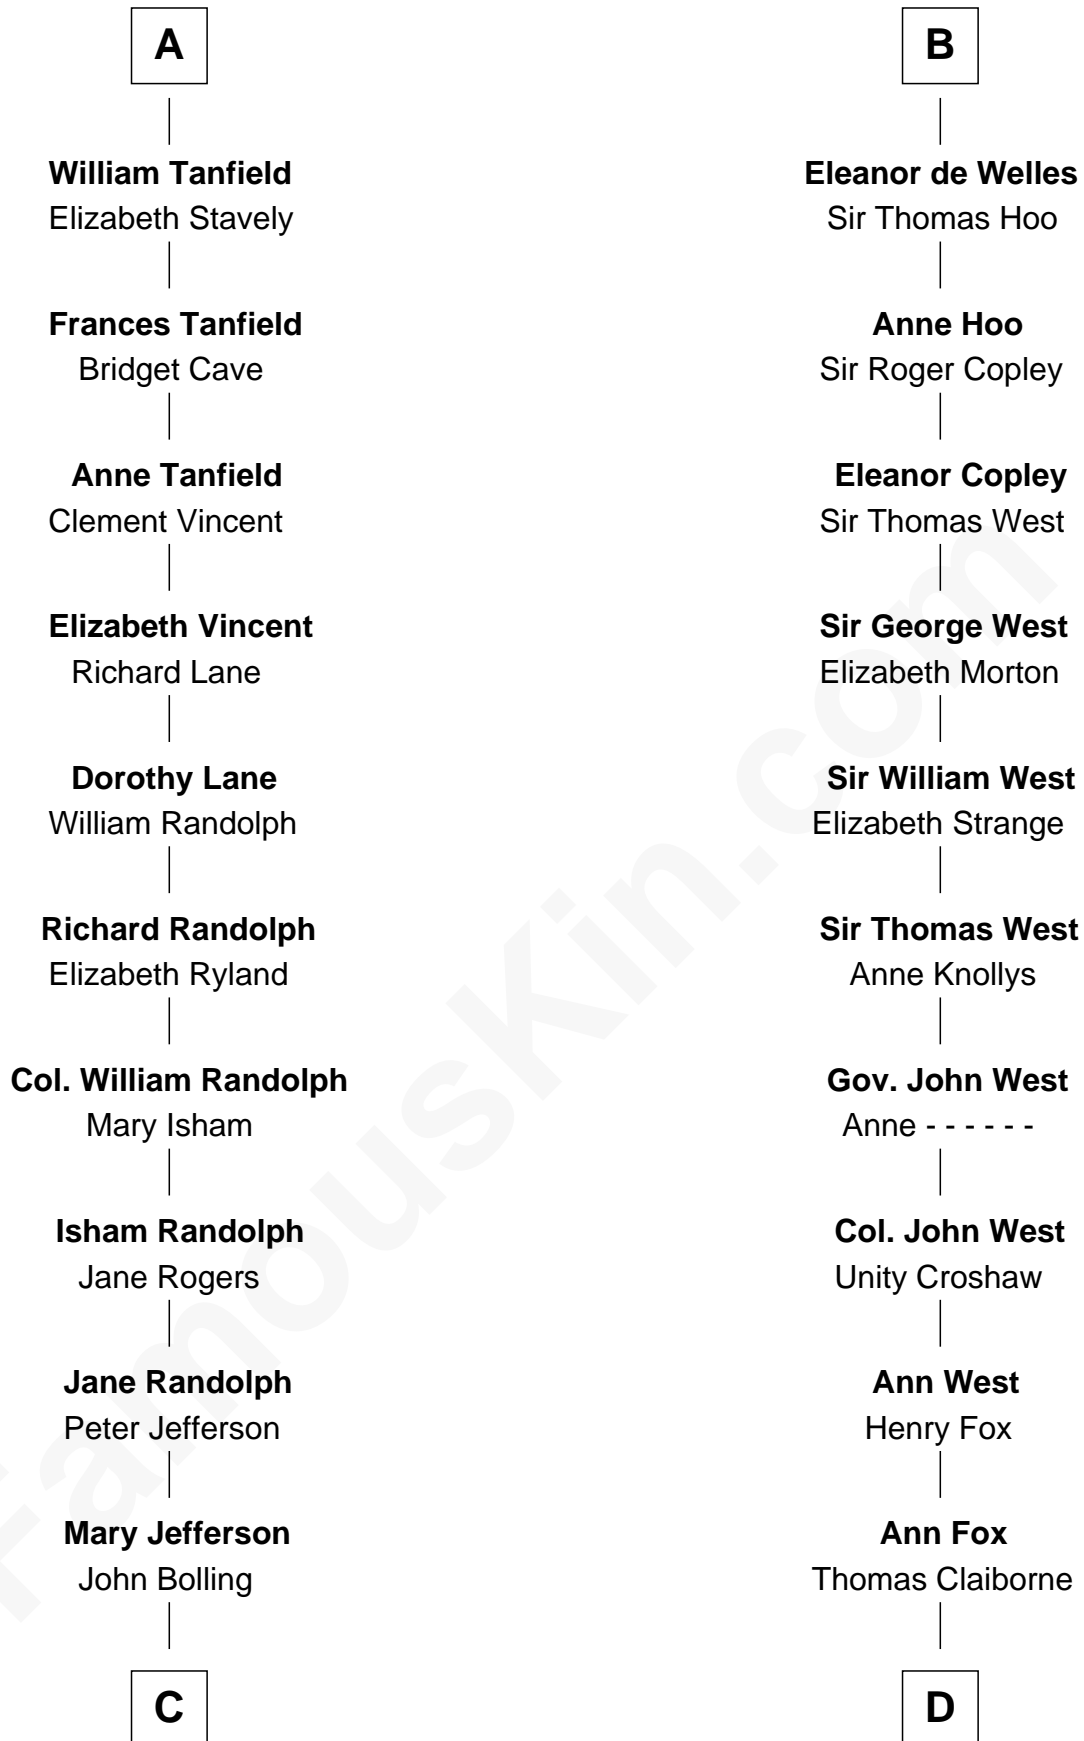

FamousKin.com

Relationship Chart of

Edith (Bolling) Wilson

First Lady of President Woodrow Wilson

19th cousin 1 time removed of

William C. C. Claiborne

1st Governor of Louisiana

C

Archibald Bolling
Catherine Payne

Archibald Bolling
Anne E. Wigginton

William Holcombe Bolling
Sarah Spiers White

Edith (Bolling) Wilson
First Lady of Woodrow Wilson

D

Nathaniel Claiborne
Jane Cole

William Claiborne
Mary Leigh