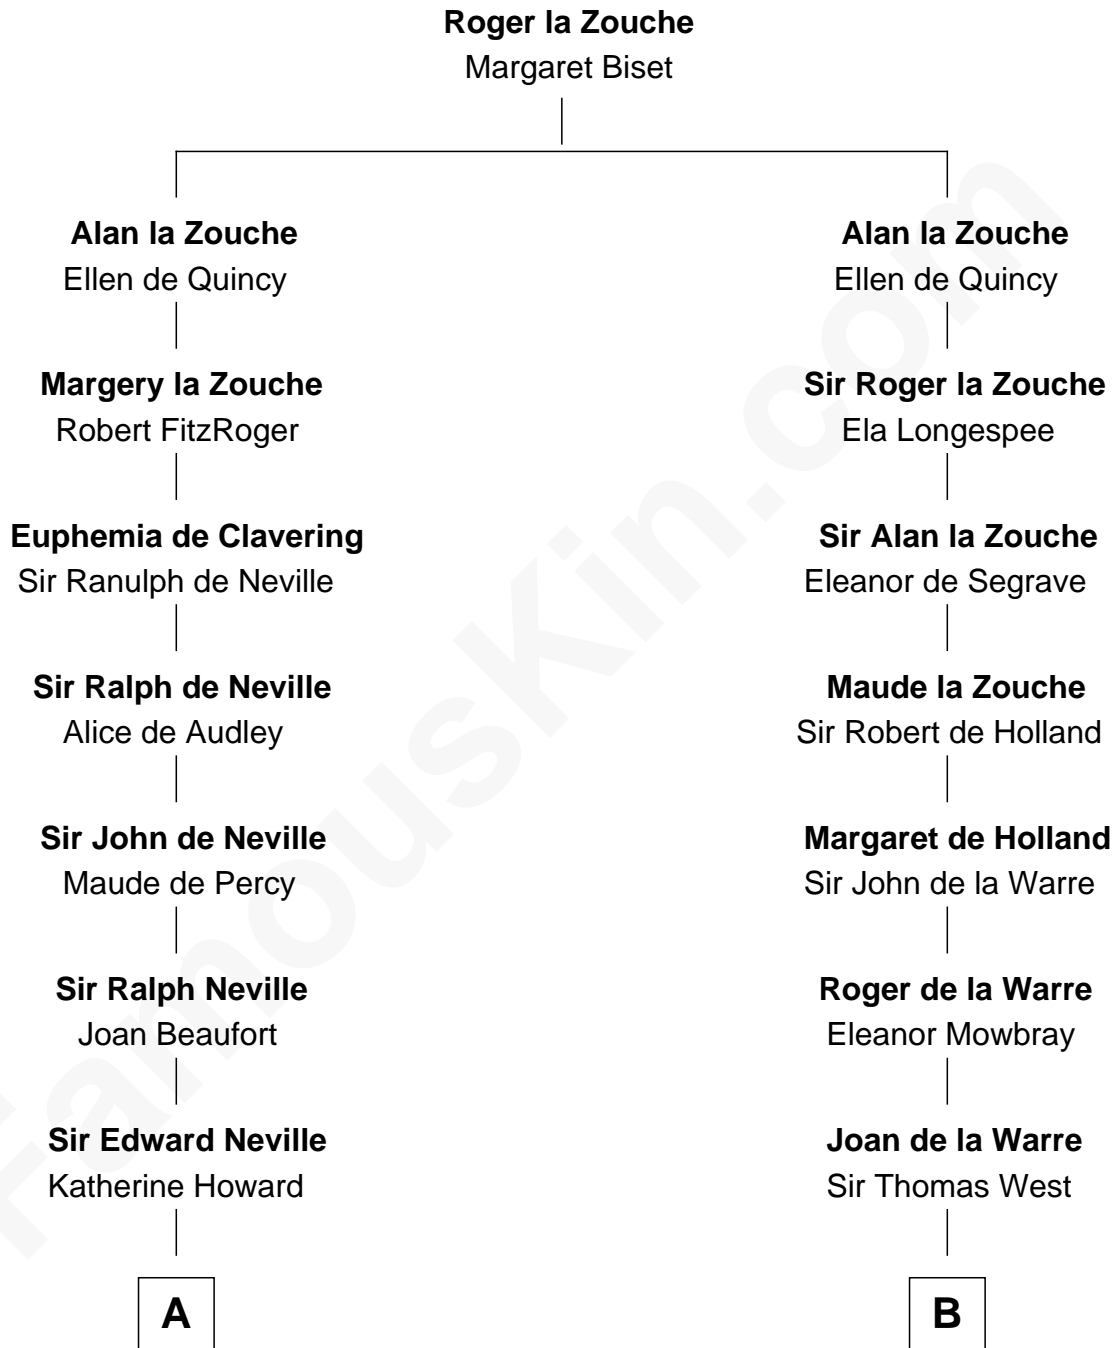

FamousKin.com

Relationship Chart of

Edith (Bolling) Wilson

First Lady of President Woodrow Wilson

19th cousin 2 times removed of

William C. C. Claiborne

1st Governor of Louisiana