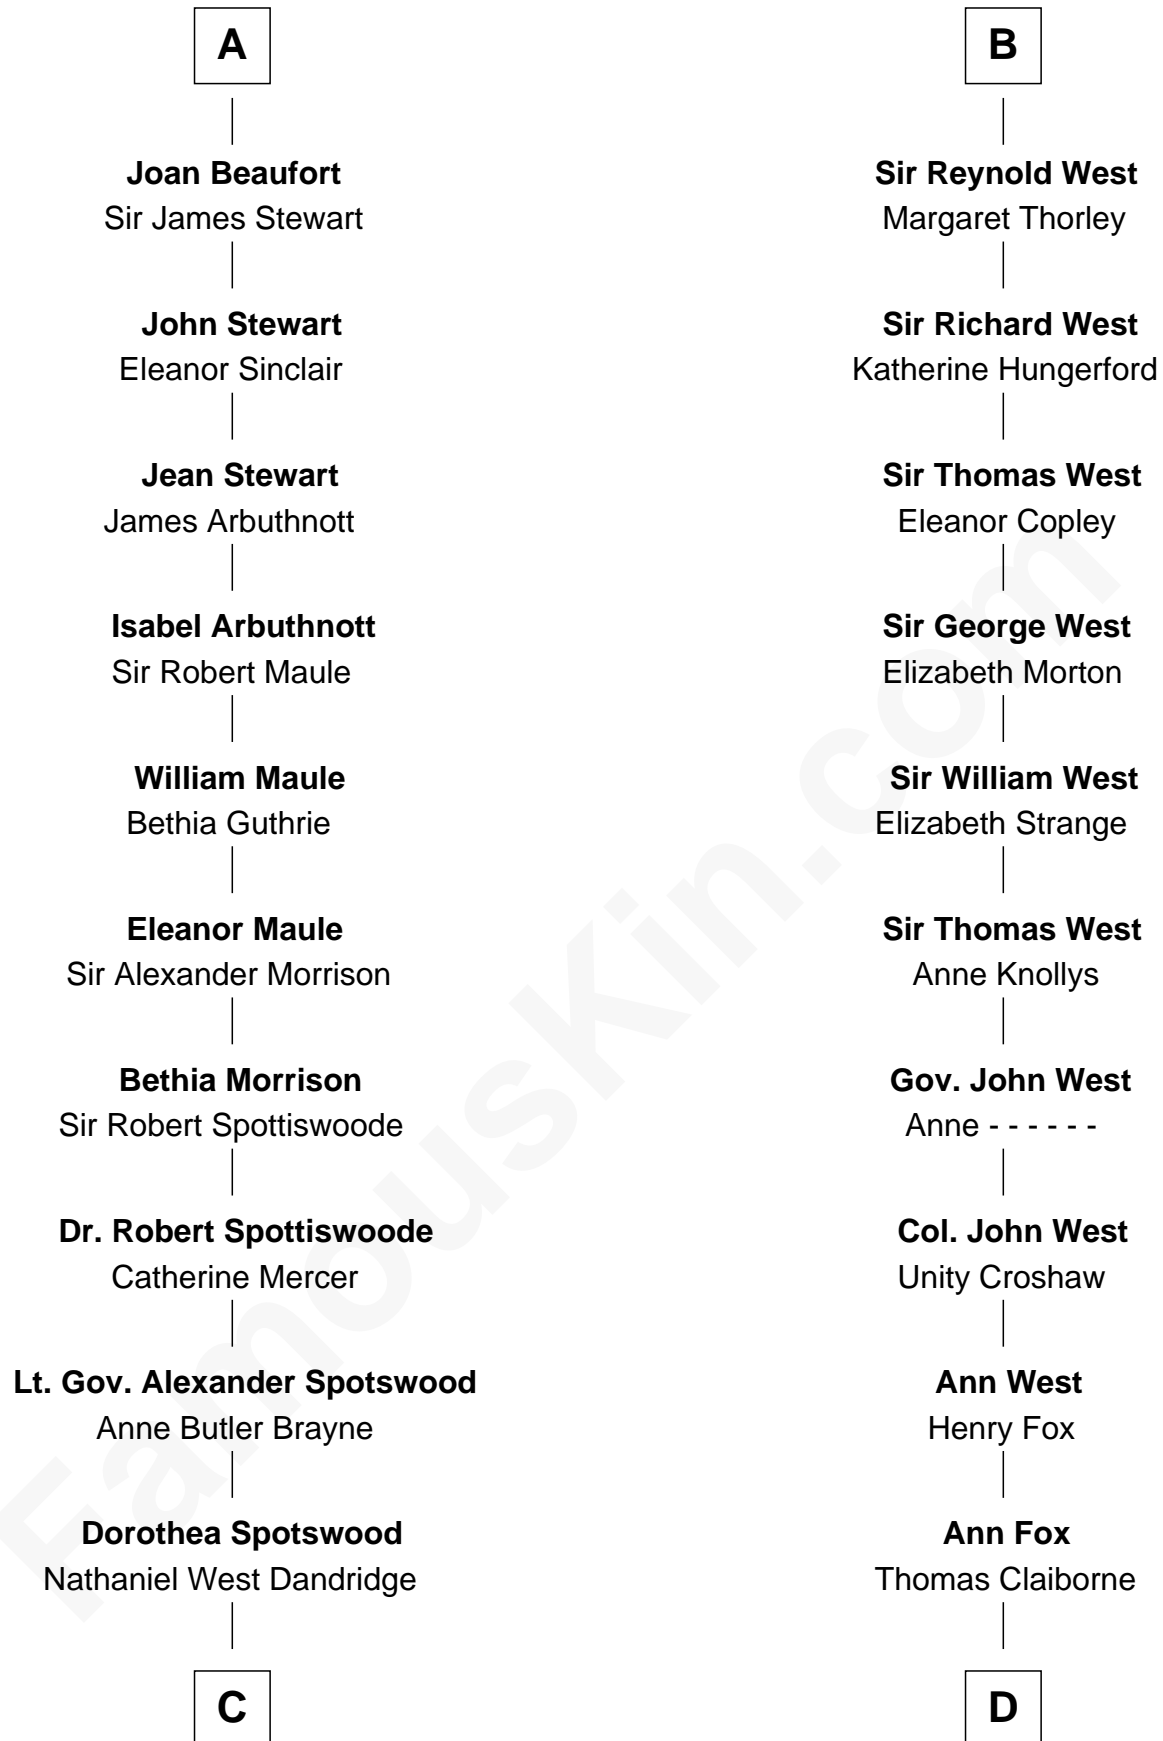

FamousKin.com

Relationship Chart of

Edith (Bolling) Wilson

First Lady of President Woodrow Wilson

19th cousin 2 times removed of

William C. C. Claiborne

1st Governor of Louisiana

Walter de Ridelisford

C

Martha Dandridge

Archibald Payne

Catherine Payne

Archibald Bolling

Archibald Bolling

Anne E. Wigginton

William Holcombe Bolling

Sarah Spiers White

Edith (Bolling) Wilson

First Lady of Woodrow Wilson

D

Nathaniel Claiborne

Jane Cole

William Claiborne

Mary Leigh