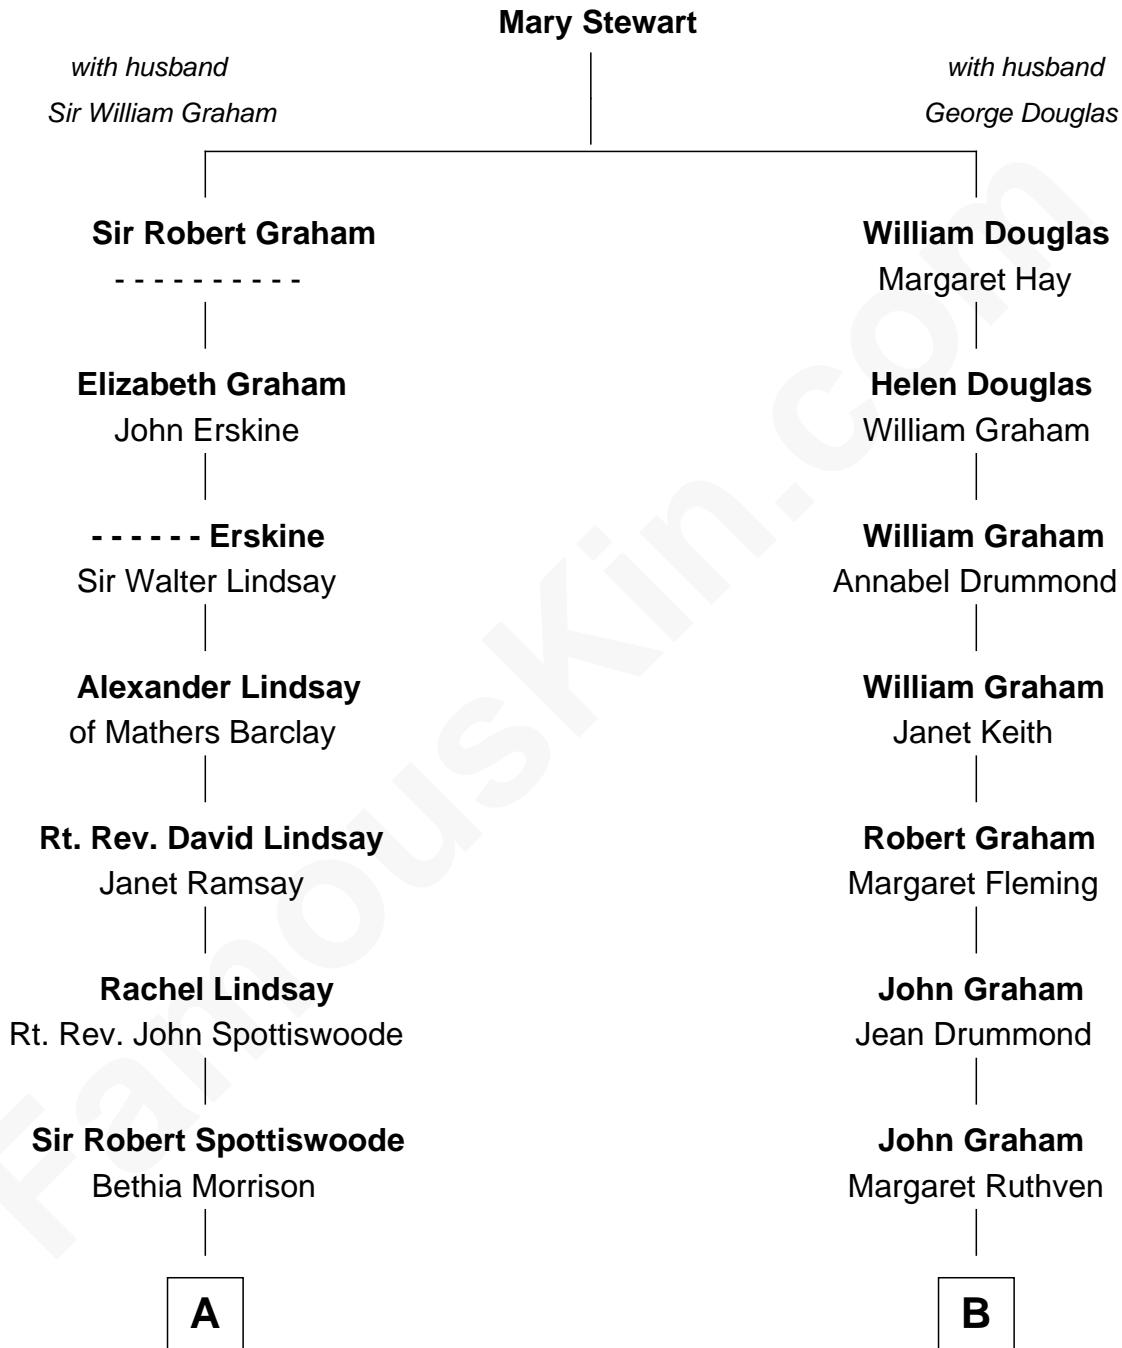

FamousKin.com

Relationship Chart of

Edith (Bolling) Wilson

First Lady of President Woodrow Wilson

14th cousin 4 times removed of

Howard Dean

79th Governor of Vermont

C

Andrea Belden Maitland

Howard Brush Dean

Howard Dean

79th Governor of Vermont

FamousKin.com