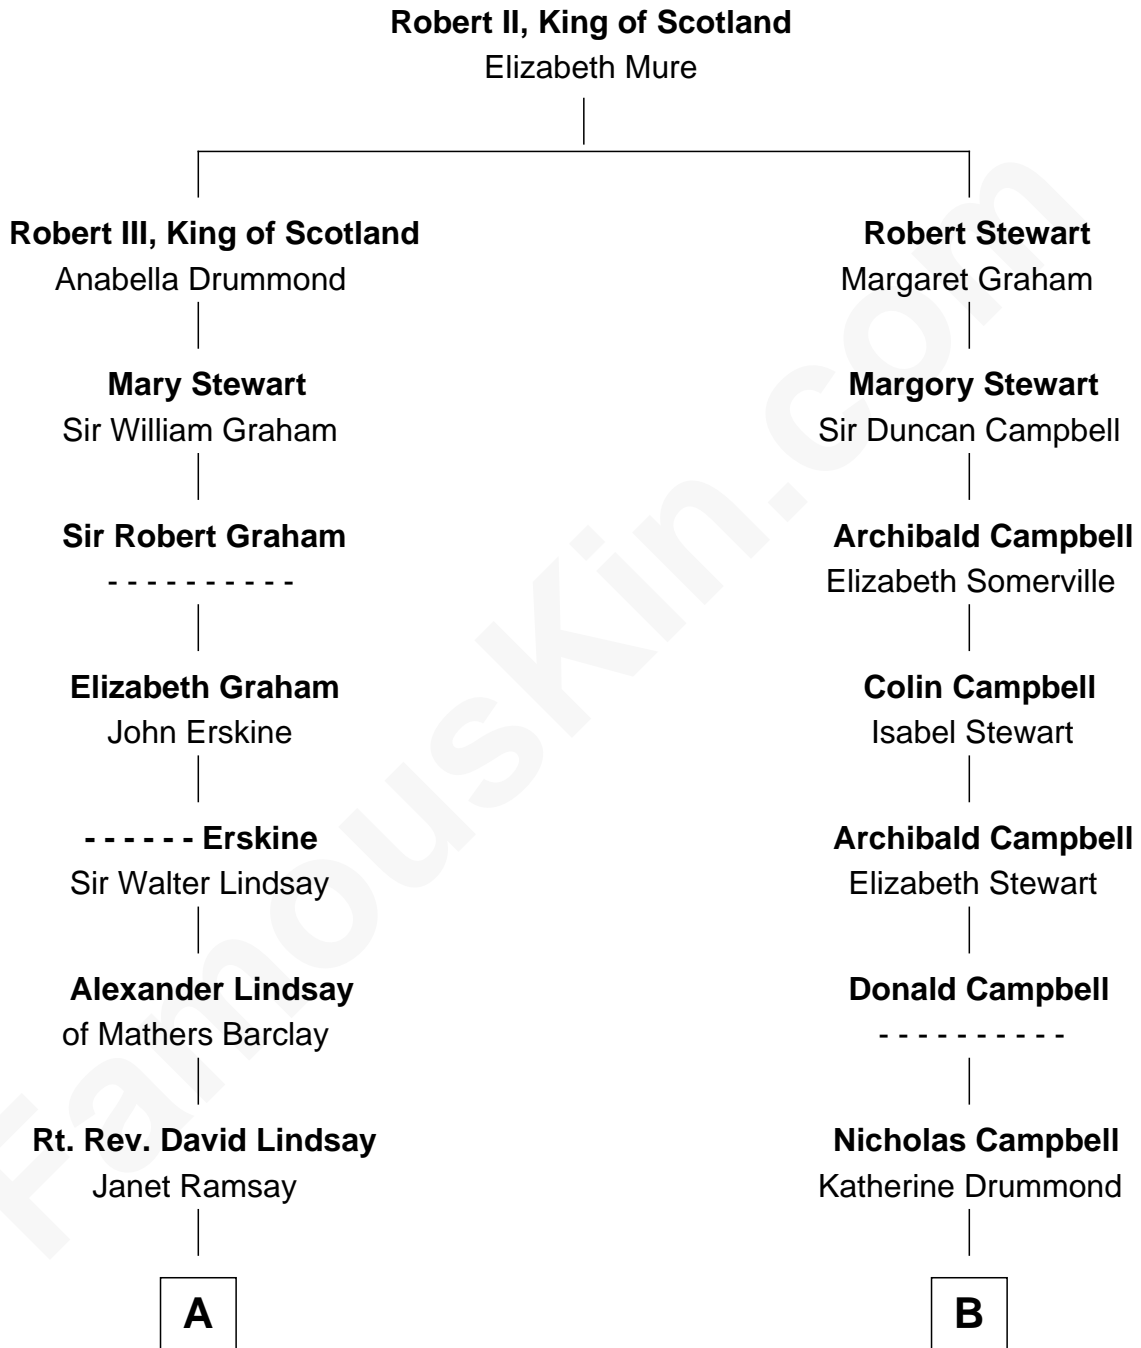

FamousKin.com

Relationship Chart of

Edith (Bolling) Wilson

First Lady of President Woodrow Wilson

16th cousin 3 times removed of

Joanne Woodward

Movie Actress

C

Minnie Waunita Verdery

Wade Woodward

Wade Woodward

Elinor Gasque Trimmier

Joanne Woodward

Movie Actress

FamousKin.com