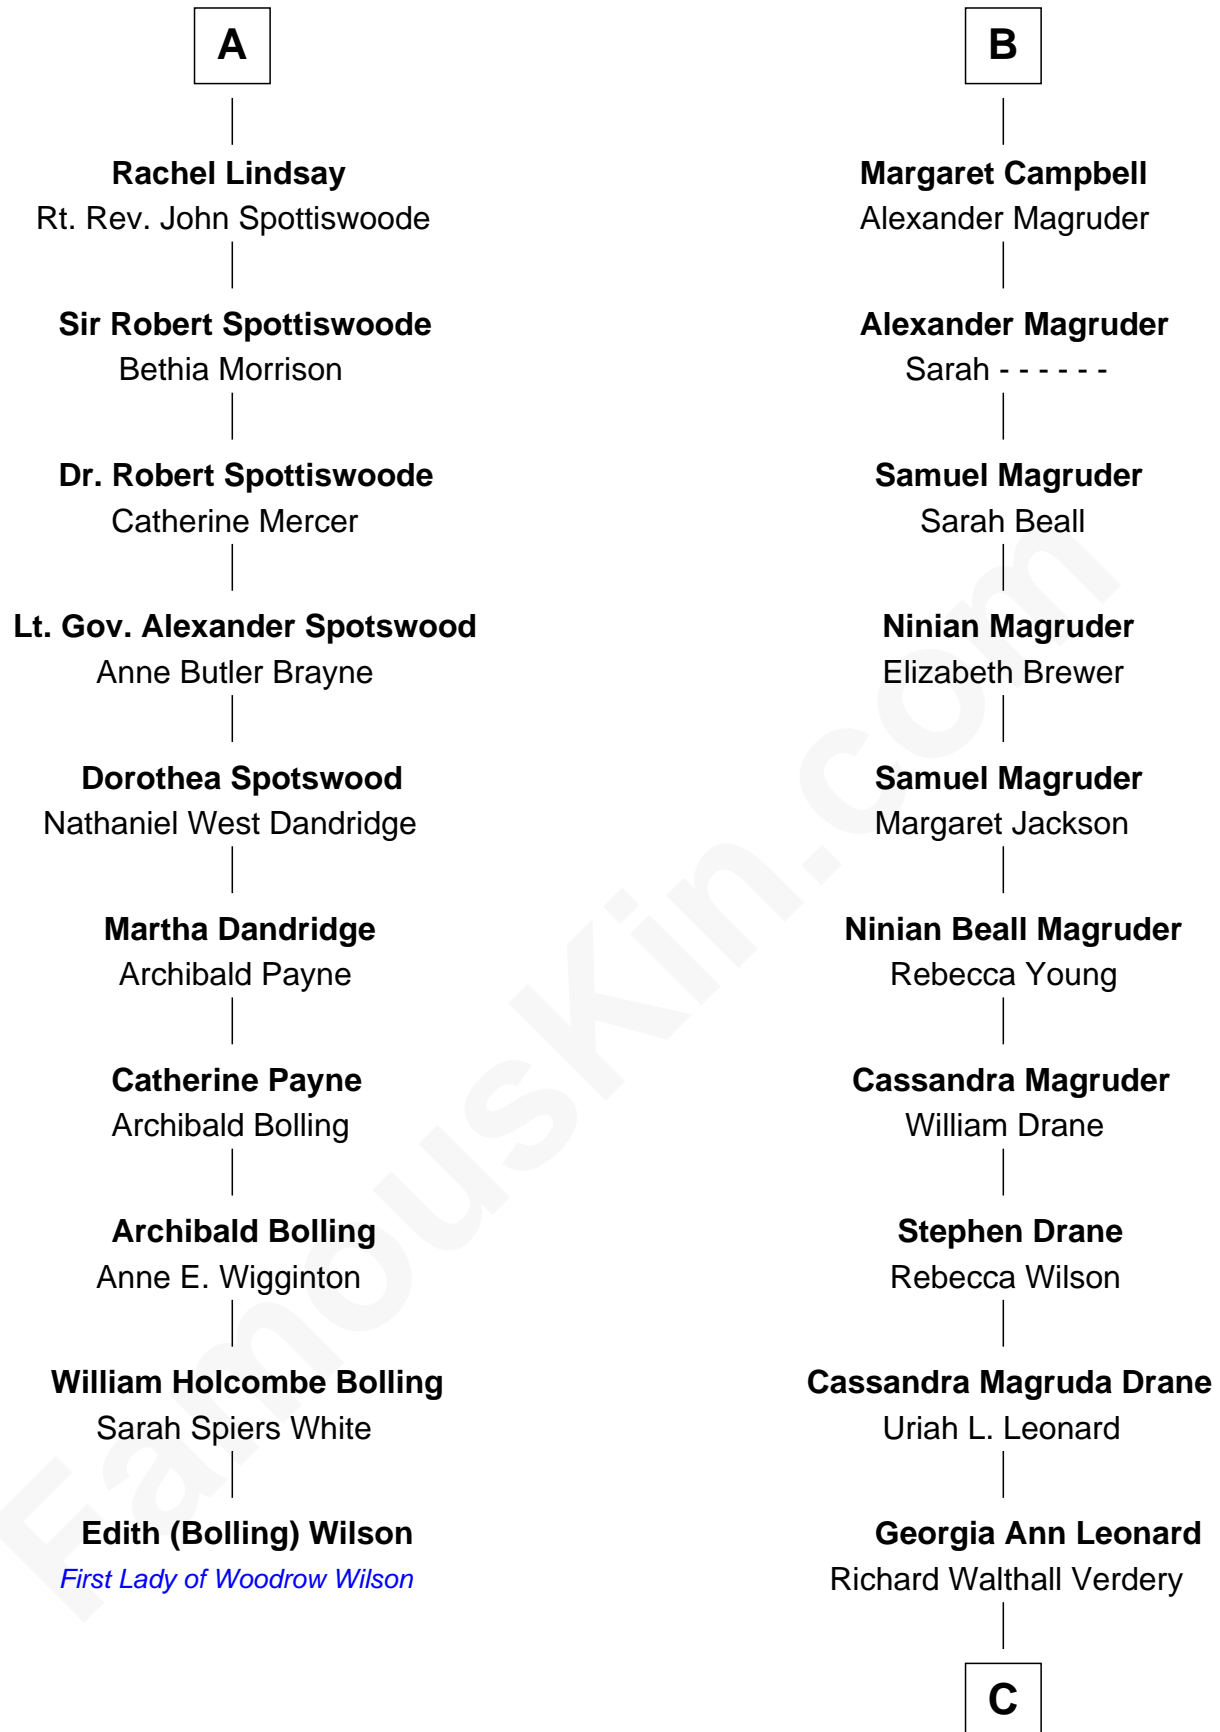

FamousKin.com

Relationship Chart of

Edith (Bolling) Wilson

First Lady of President Woodrow Wilson

16th cousin 3 times removed of

Joanne Woodward

Movie Actress

C

Minnie Waunita Verdery

Wade Woodward

Wade Woodward

Elinor Gasque Trimmier

Joanne Woodward

Movie Actress

FamousKin.com