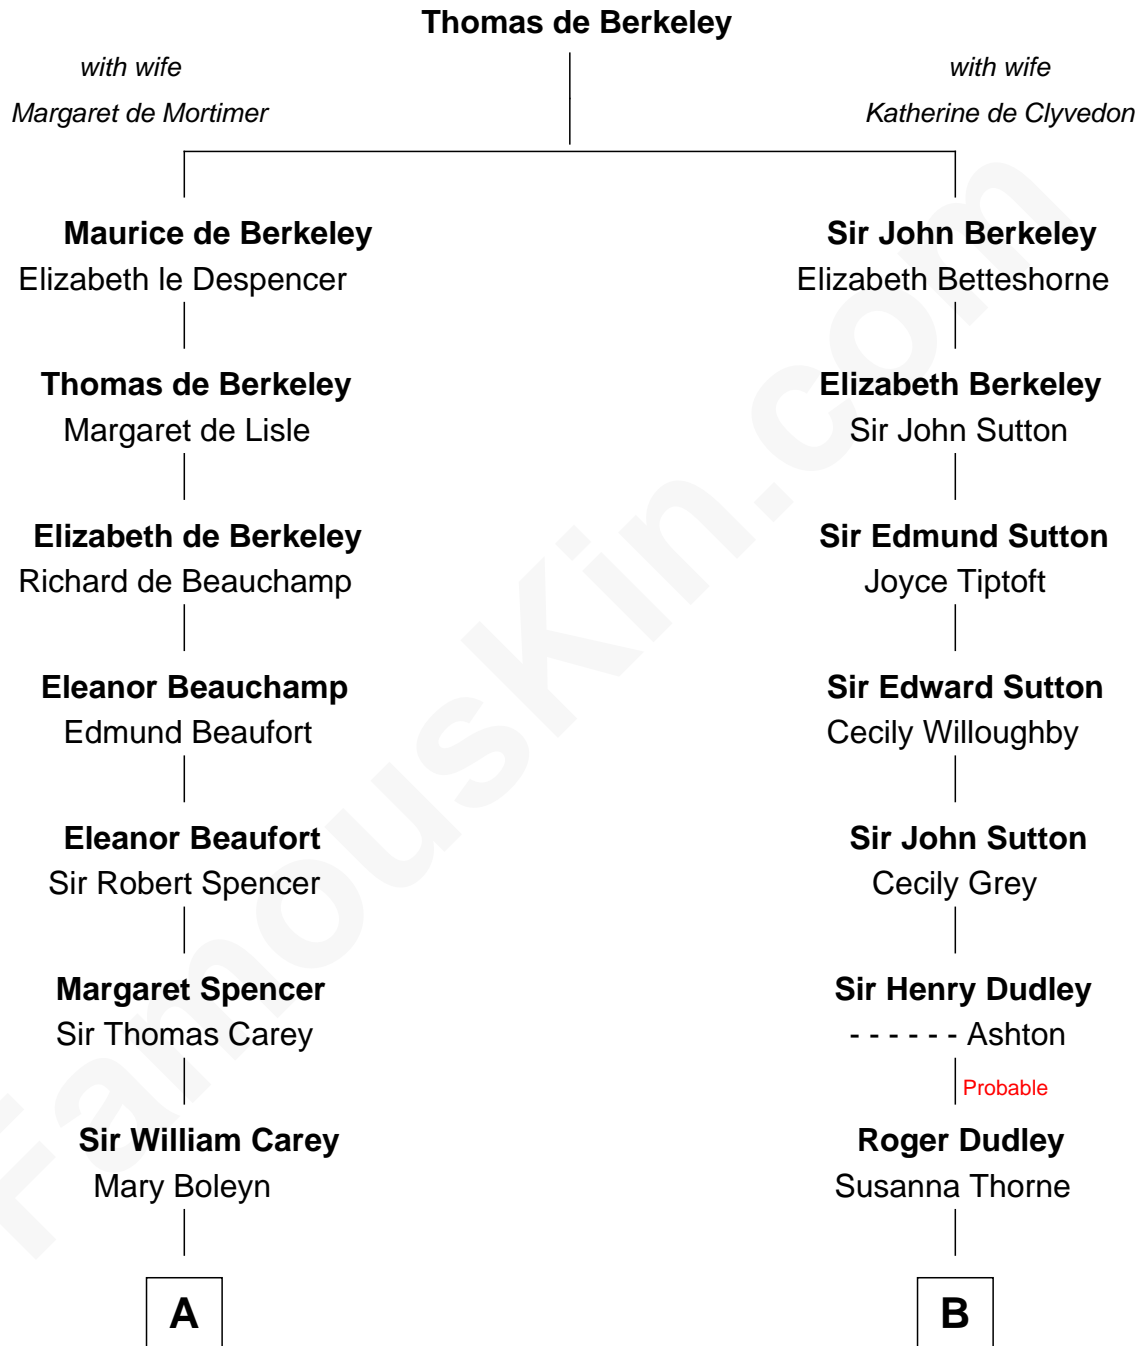

FamousKin.com

Relationship Chart of

Edith (Bolling) Wilson

First Lady of President Woodrow Wilson

17th cousin 1 time removed of

Humphrey Bogart
Movie Actor

C

William Holcombe Bolling

Sarah Spiers White

Edith (Bolling) Wilson

First Lady of Woodrow Wilson

FamousKin.com