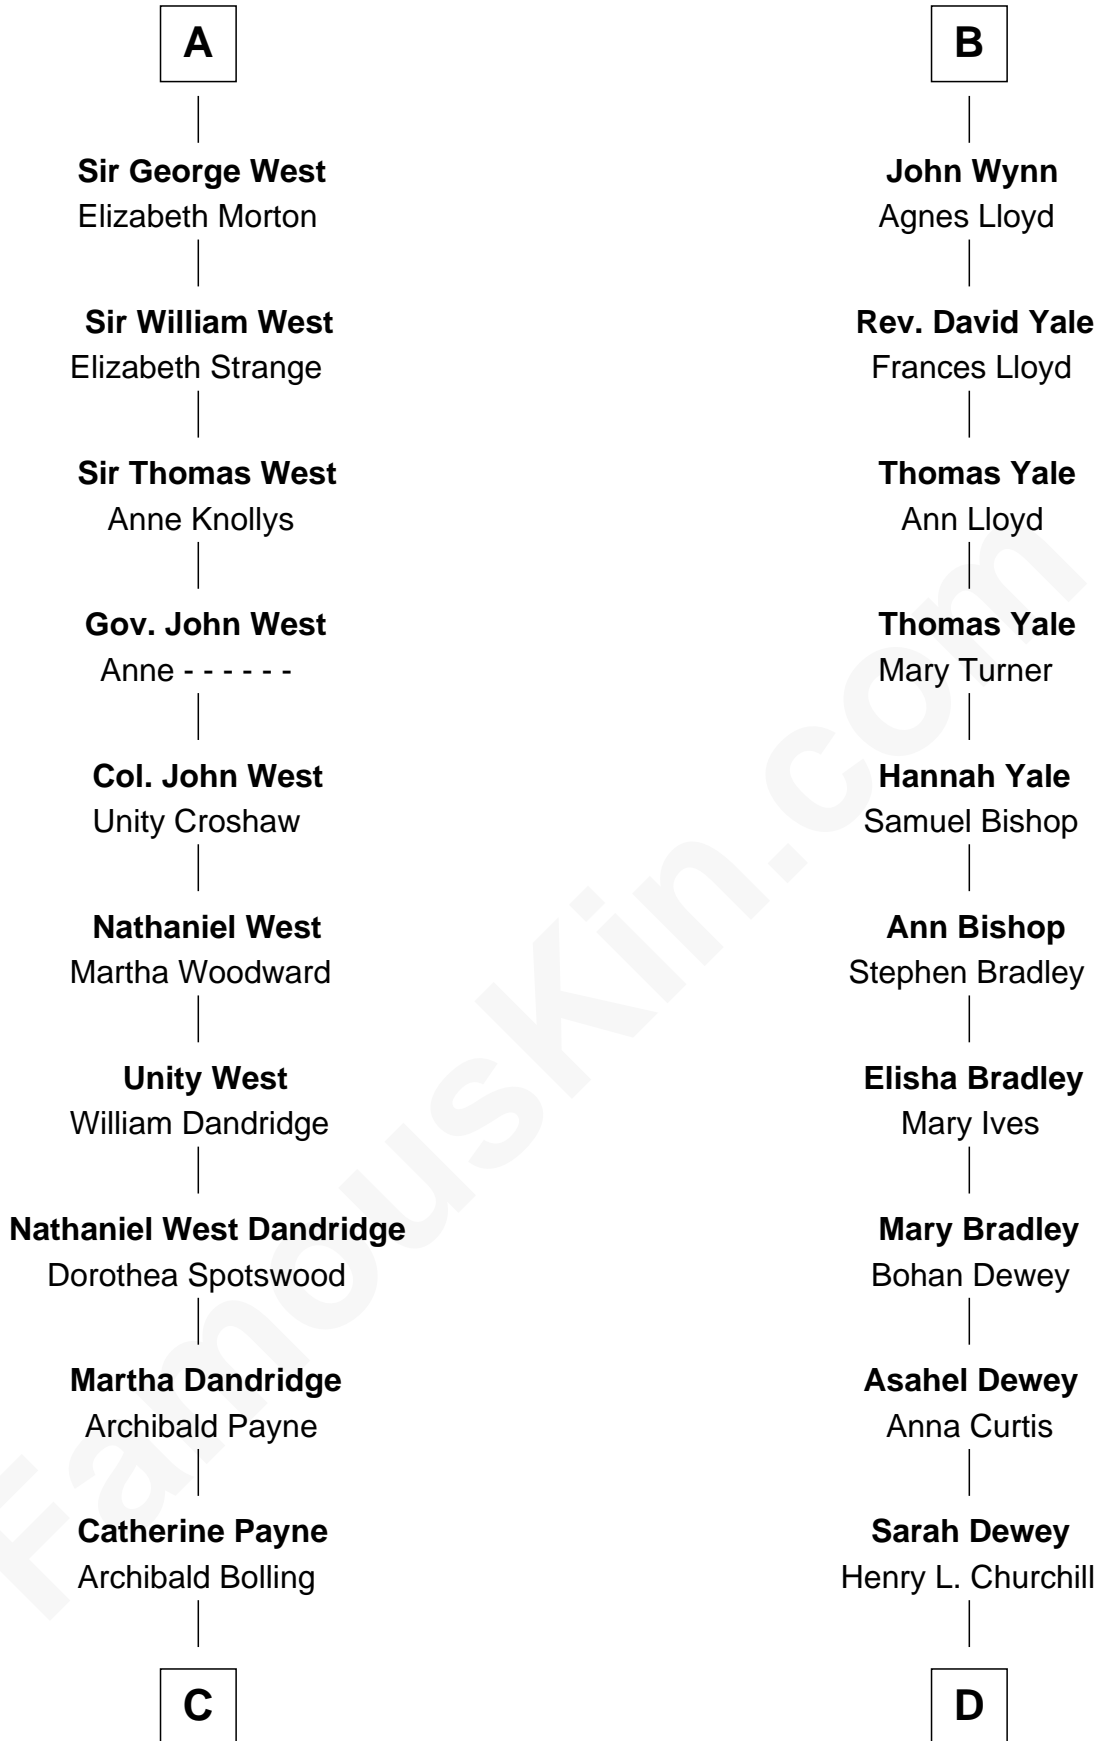

## Relationship Chart of

### Edith (Bolling) Wilson

*First Lady of President Woodrow Wilson*

19th cousin of

**Humphrey Bogart**  
*Movie Actor*

**John IV le Strange**  
Joan de Somery

**C**

**Archibald Bolling**  
Anne E. Wigginton

**William Holcombe Bolling**  
Sarah Spiers White

**Edith (Bolling) Wilson**  
*First Lady of Woodrow Wilson*

**D**

**Frances Dewey Churchill**  
John Perkins Humphrey

**Maud Humphrey**  
Dr. Belmont Deforest Bogart