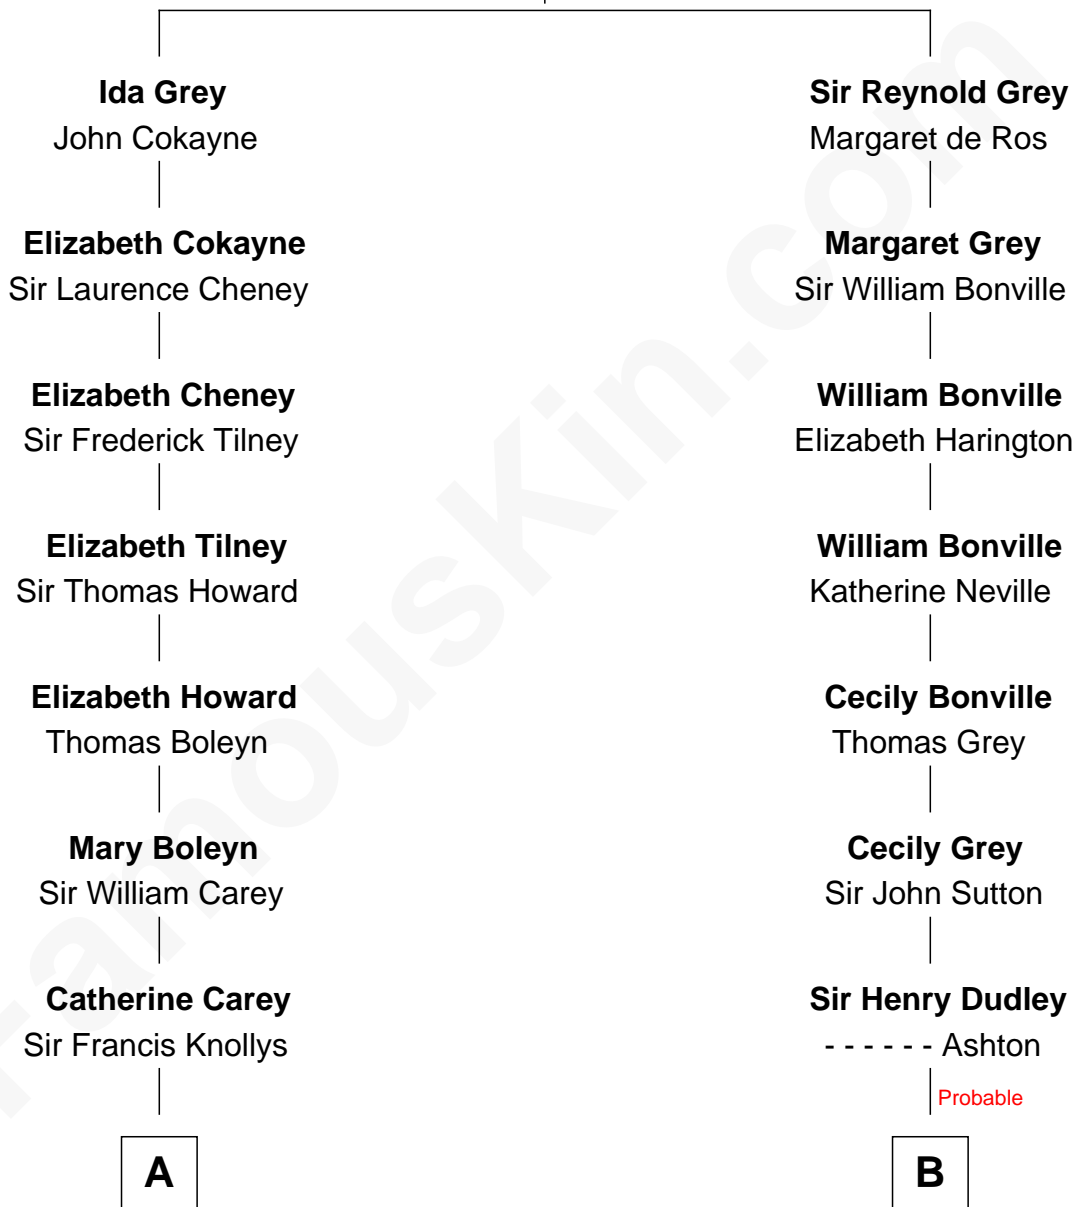

FamousKin.com

Relationship Chart of

Edith (Bolling) Wilson

First Lady of President Woodrow Wilson

17th cousin 1 time removed of

Humphrey Bogart
Movie Actor

Sir Reynold de Grey
Eleanor le Strange

C

Maud Humphrey

Dr. Belmont Deforest Bogart

Humphrey Bogart

Movie Actor

FamousKin.com