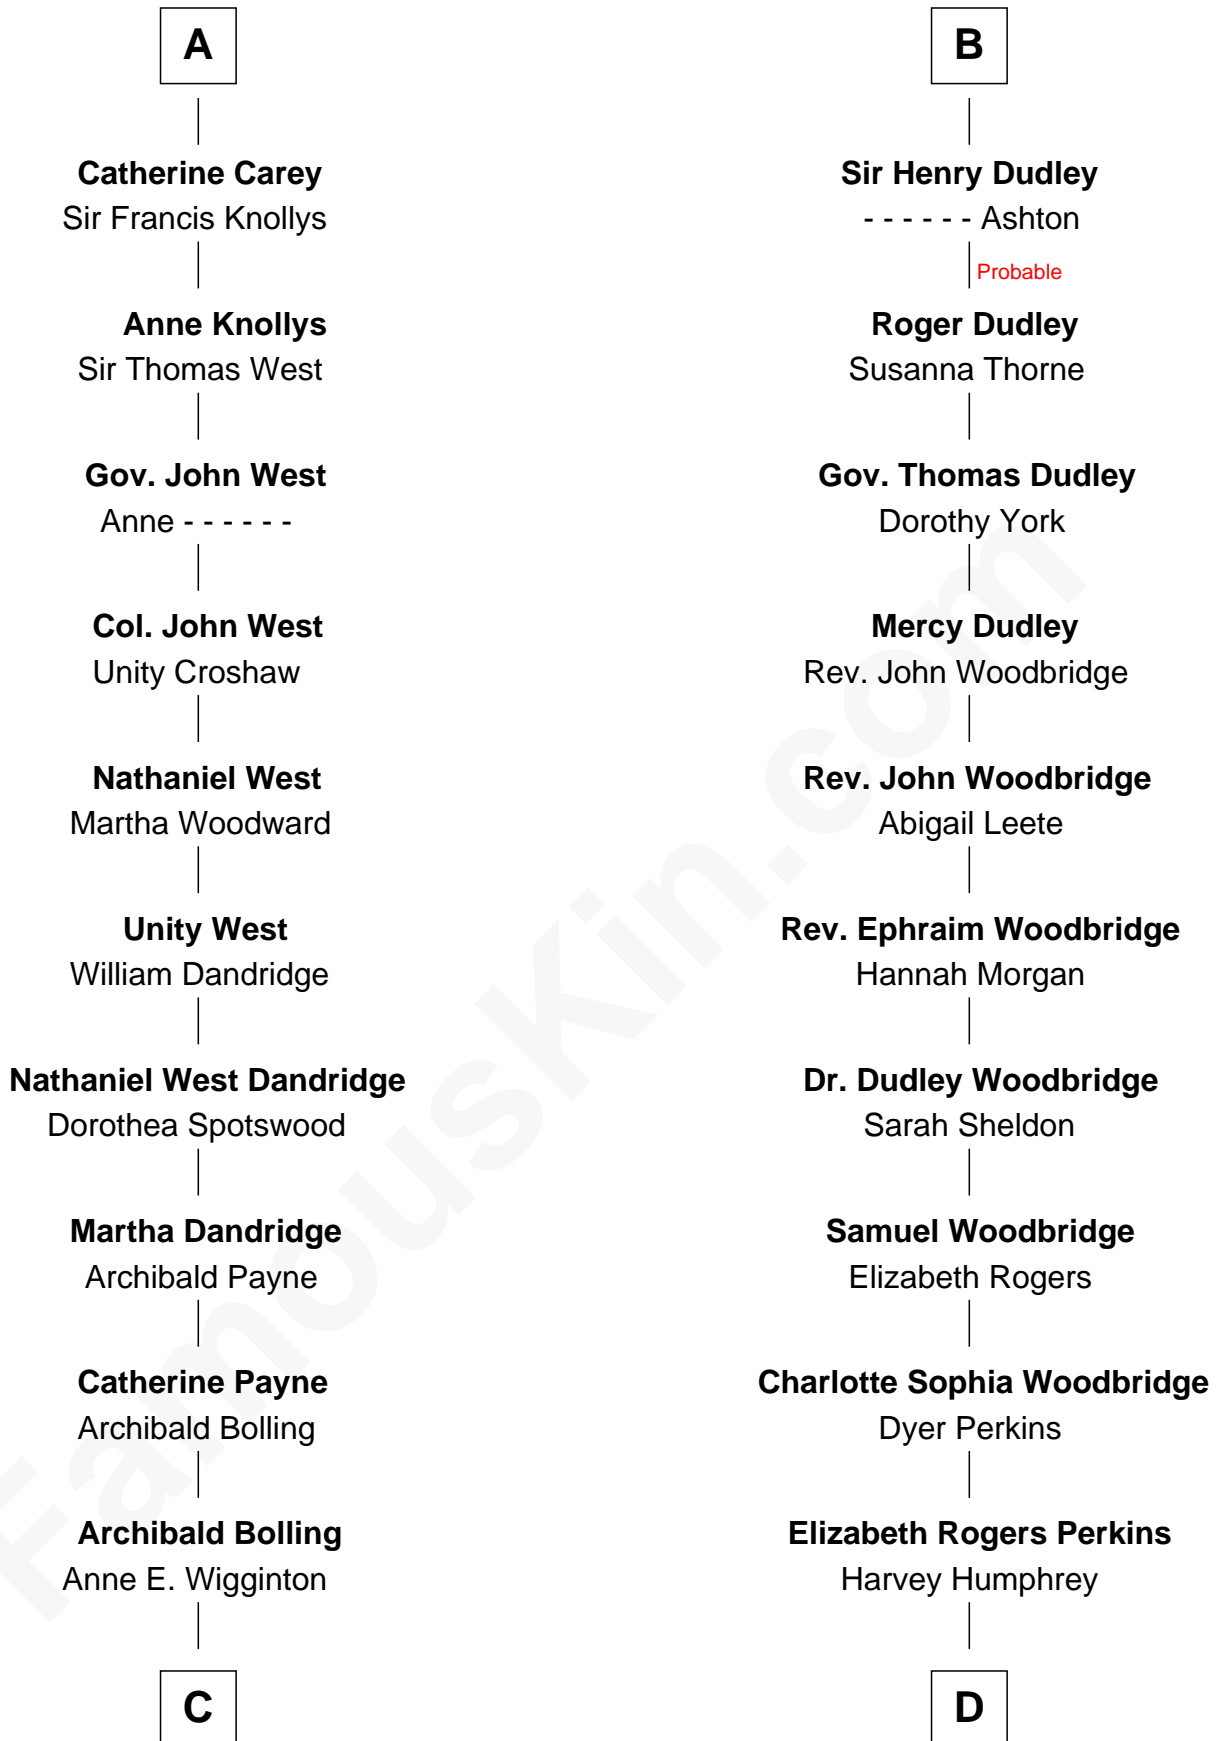

## Relationship Chart of

### Edith (Bolling) Wilson

*First Lady of President Woodrow Wilson*

18th cousin 1 time removed of

**Humphrey Bogart**  
*Movie Actor*

**Sir William de Ros**  
Margery de Badlesmere

**C**

**William Holcombe Bolling**

Sarah Spiers White

**Edith (Bolling) Wilson**

*First Lady of Woodrow Wilson*

**D**

**John Perkins Humphrey**

Frances Dewey Churchill

**Maud Humphrey**

Dr. Belmont Deforest Bogart