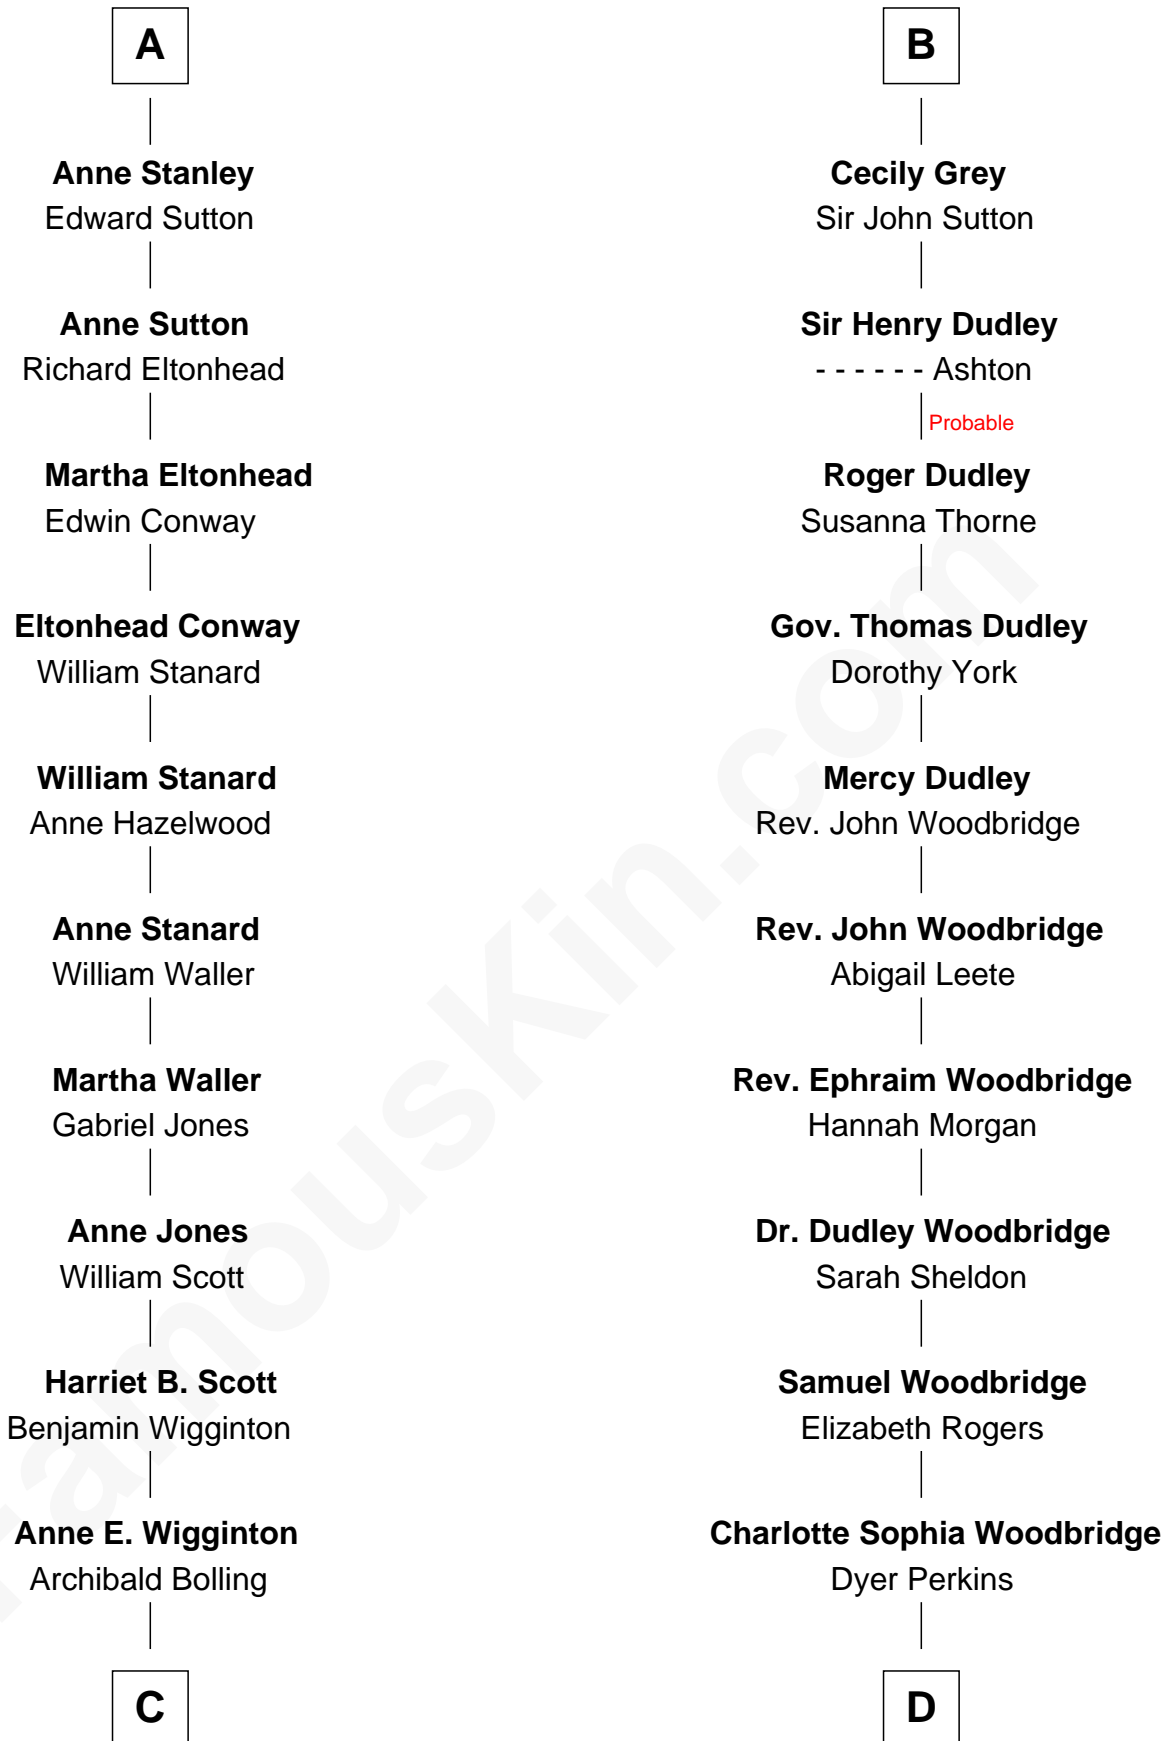

FamousKin.com

Relationship Chart of

Edith (Bolling) Wilson

First Lady of President Woodrow Wilson

18th cousin 2 times removed of

Humphrey Bogart
Movie Actor

C

William Holcombe Bolling

Sarah Spiers White

Edith (Bolling) Wilson

First Lady of Woodrow Wilson

D

Elizabeth Rogers Perkins

Harvey Humphrey

John Perkins Humphrey

Frances Dewey Churchill