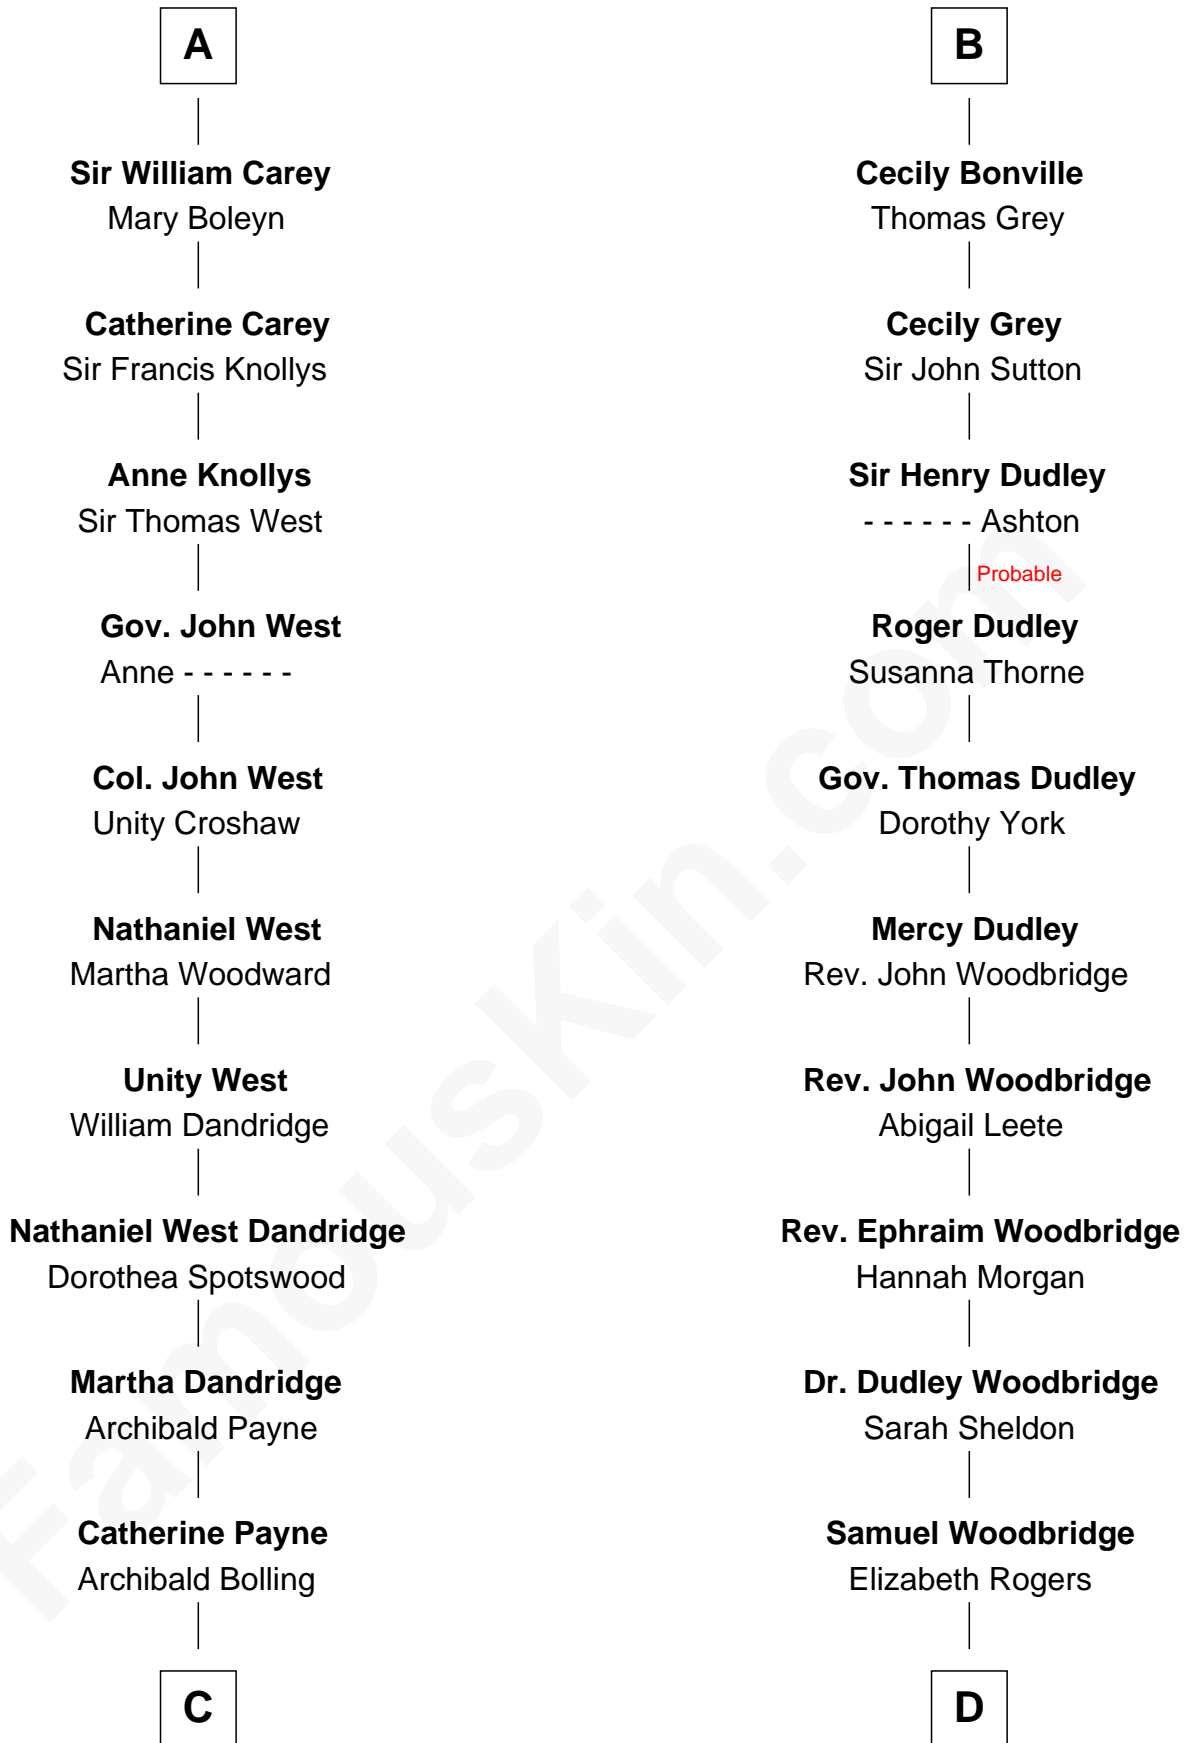

FamousKin.com

Relationship Chart of

Edith (Bolling) Wilson

First Lady of President Woodrow Wilson

19th cousin 2 times removed of

Humphrey Bogart
Movie Actor

Sir Gilbert de Clare
Joan of Acre

C

Archibald Bolling
Anne E. Wigginton

William Holcombe Bolling
Sarah Spiers White

Edith (Bolling) Wilson
First Lady of Woodrow Wilson

D

Charlotte Sophia Woodbridge
Dyer Perkins

Elizabeth Rogers Perkins
Harvey Humphrey