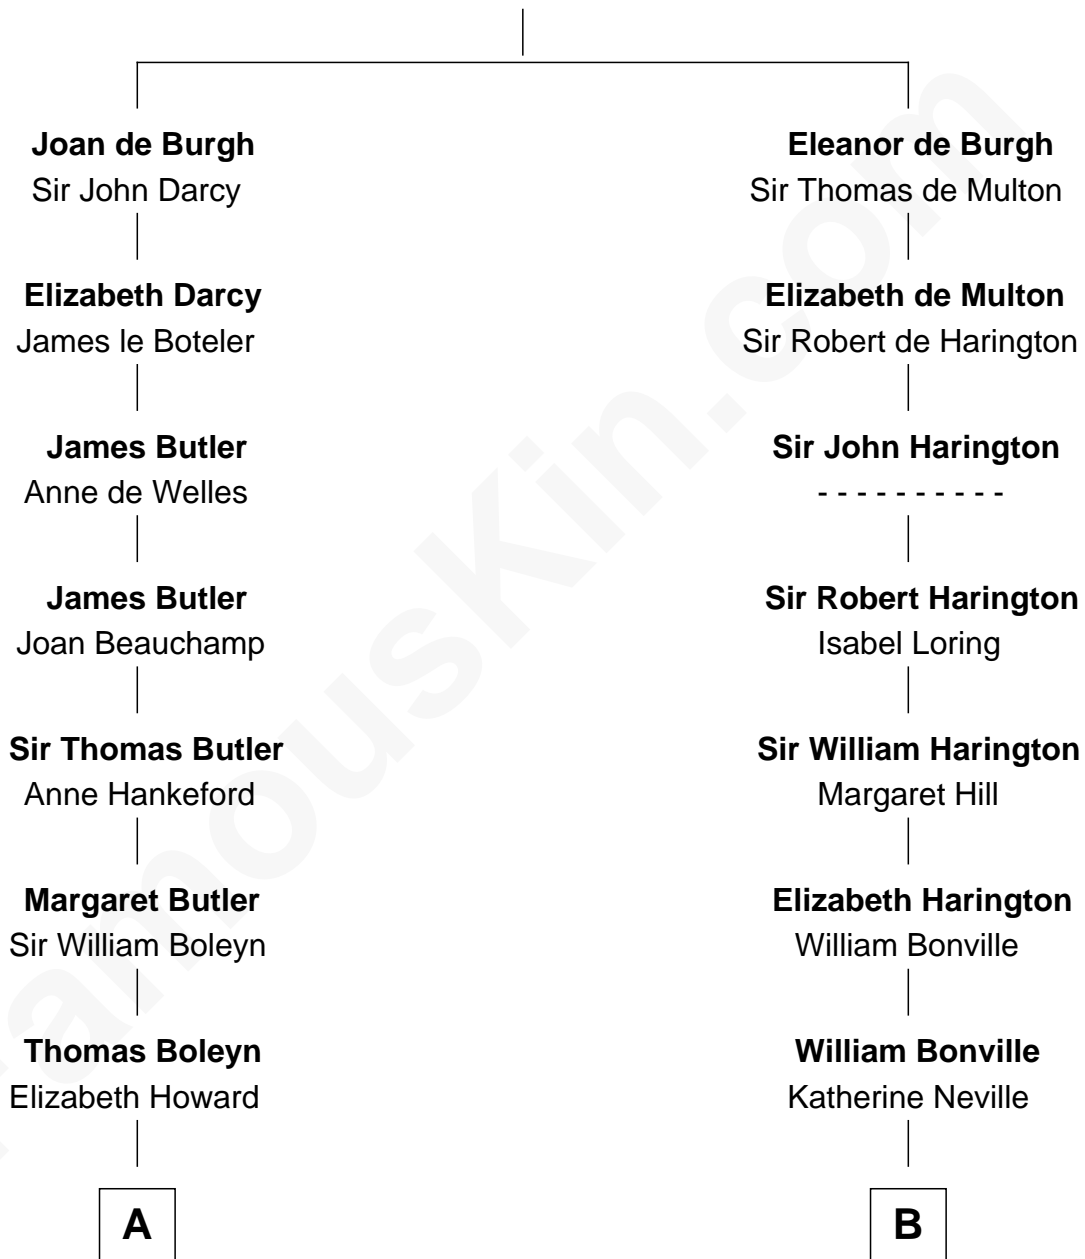

FamousKin.com

Relationship Chart of

Edith (Bolling) Wilson

First Lady of President Woodrow Wilson

19th cousin 2 times removed of

Humphrey Bogart
Movie Actor

Sir Richard de Burgh

Margaret - - - - -

C

Archibald Bolling
Anne E. Wigginton

William Holcombe Bolling
Sarah Spiers White

Edith (Bolling) Wilson
First Lady of Woodrow Wilson

D

Charlotte Sophia Woodbridge
Dyer Perkins

Elizabeth Rogers Perkins
Harvey Humphrey