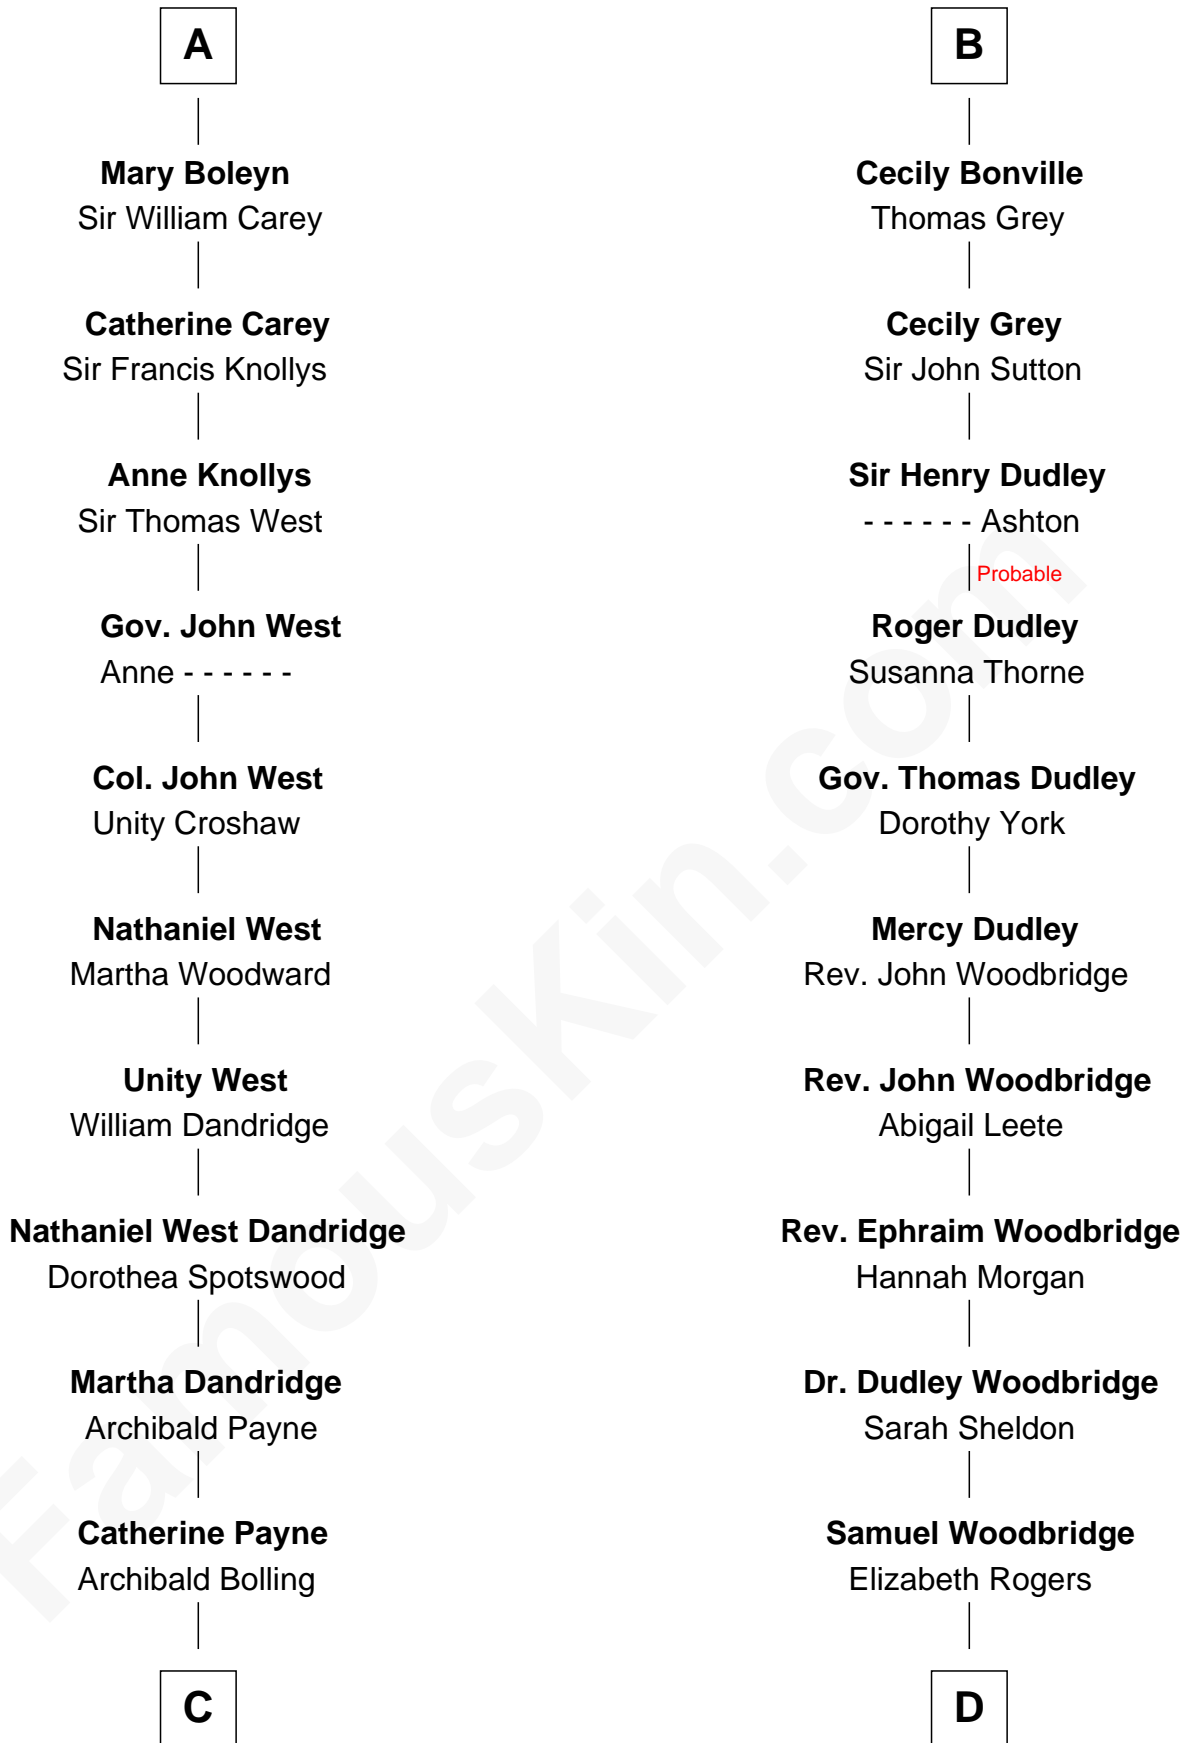

FamousKin.com

Relationship Chart of

Edith (Bolling) Wilson

First Lady of President Woodrow Wilson

19th cousin 2 times removed of

Humphrey Bogart
Movie Actor

Sir Richard de Burgh

Margaret - - - - -

C

Archibald Bolling
Anne E. Wigginton

William Holcombe Bolling
Sarah Spiers White

Edith (Bolling) Wilson
First Lady of Woodrow Wilson

D

Charlotte Sophia Woodbridge
Dyer Perkins

Elizabeth Rogers Perkins
Harvey Humphrey