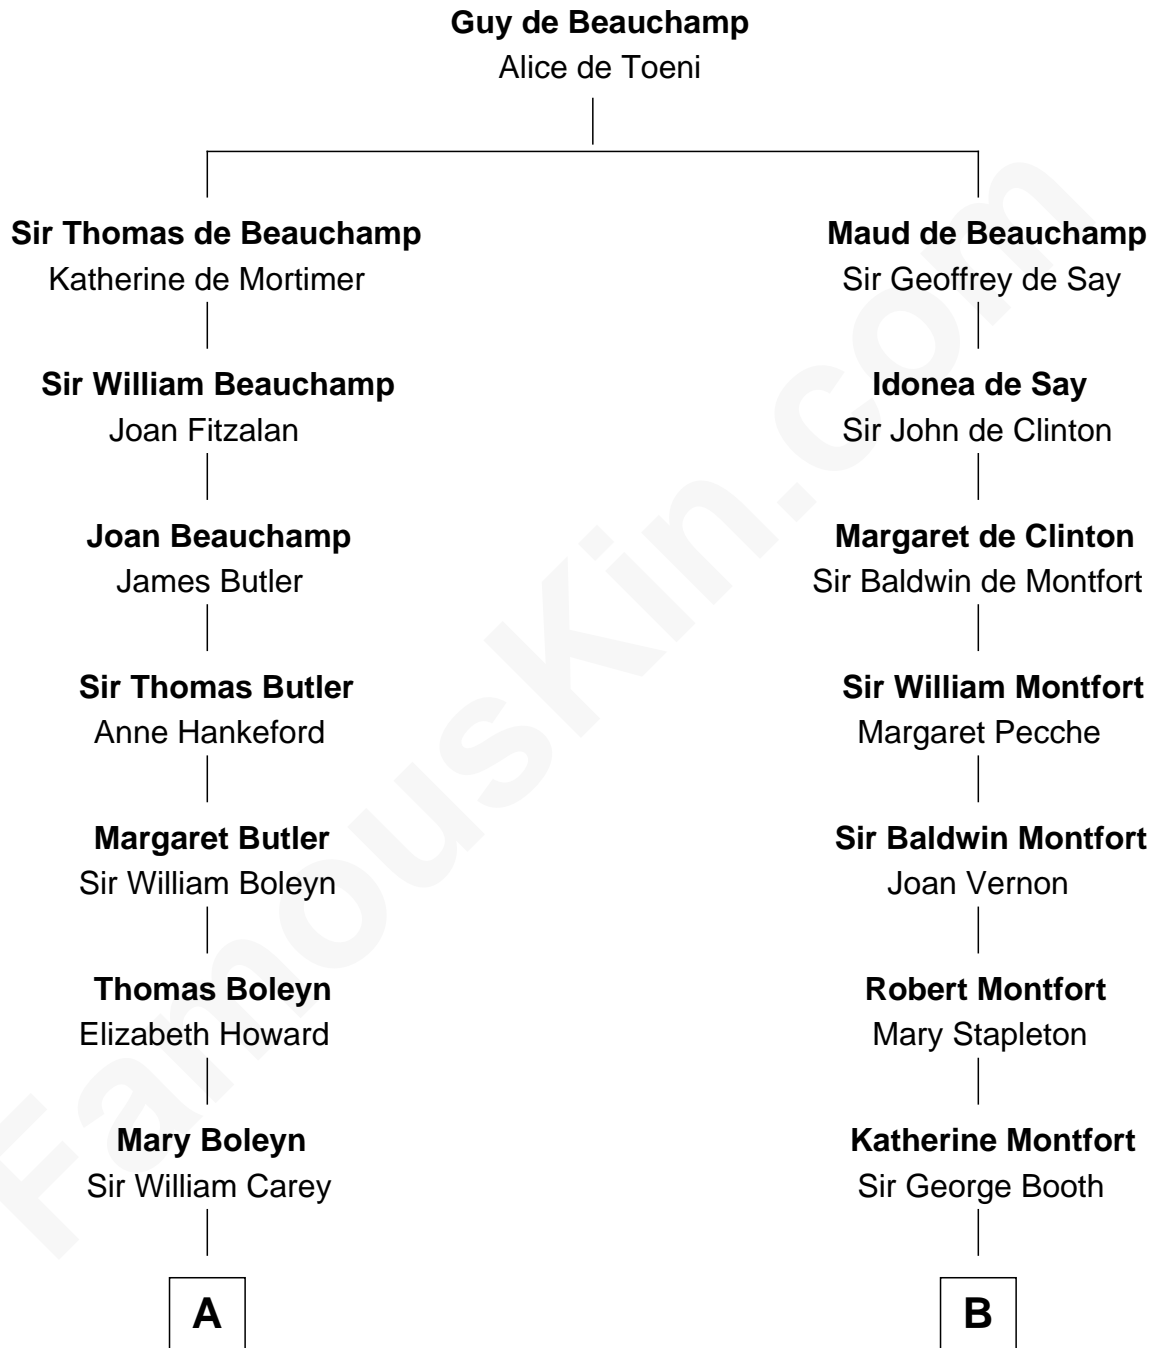

FamousKin.com

Relationship Chart of

Edith (Bolling) Wilson

First Lady of President Woodrow Wilson

18th cousin 3 times removed of

Humphrey Bogart
Movie Actor

C

William Holcombe Bolling

Sarah Spiers White

Edith (Bolling) Wilson

First Lady of Woodrow Wilson

D

Rachel Doud

Jonathan Humphrey

Harvey Humphrey

Elizabeth Rogers Perkins