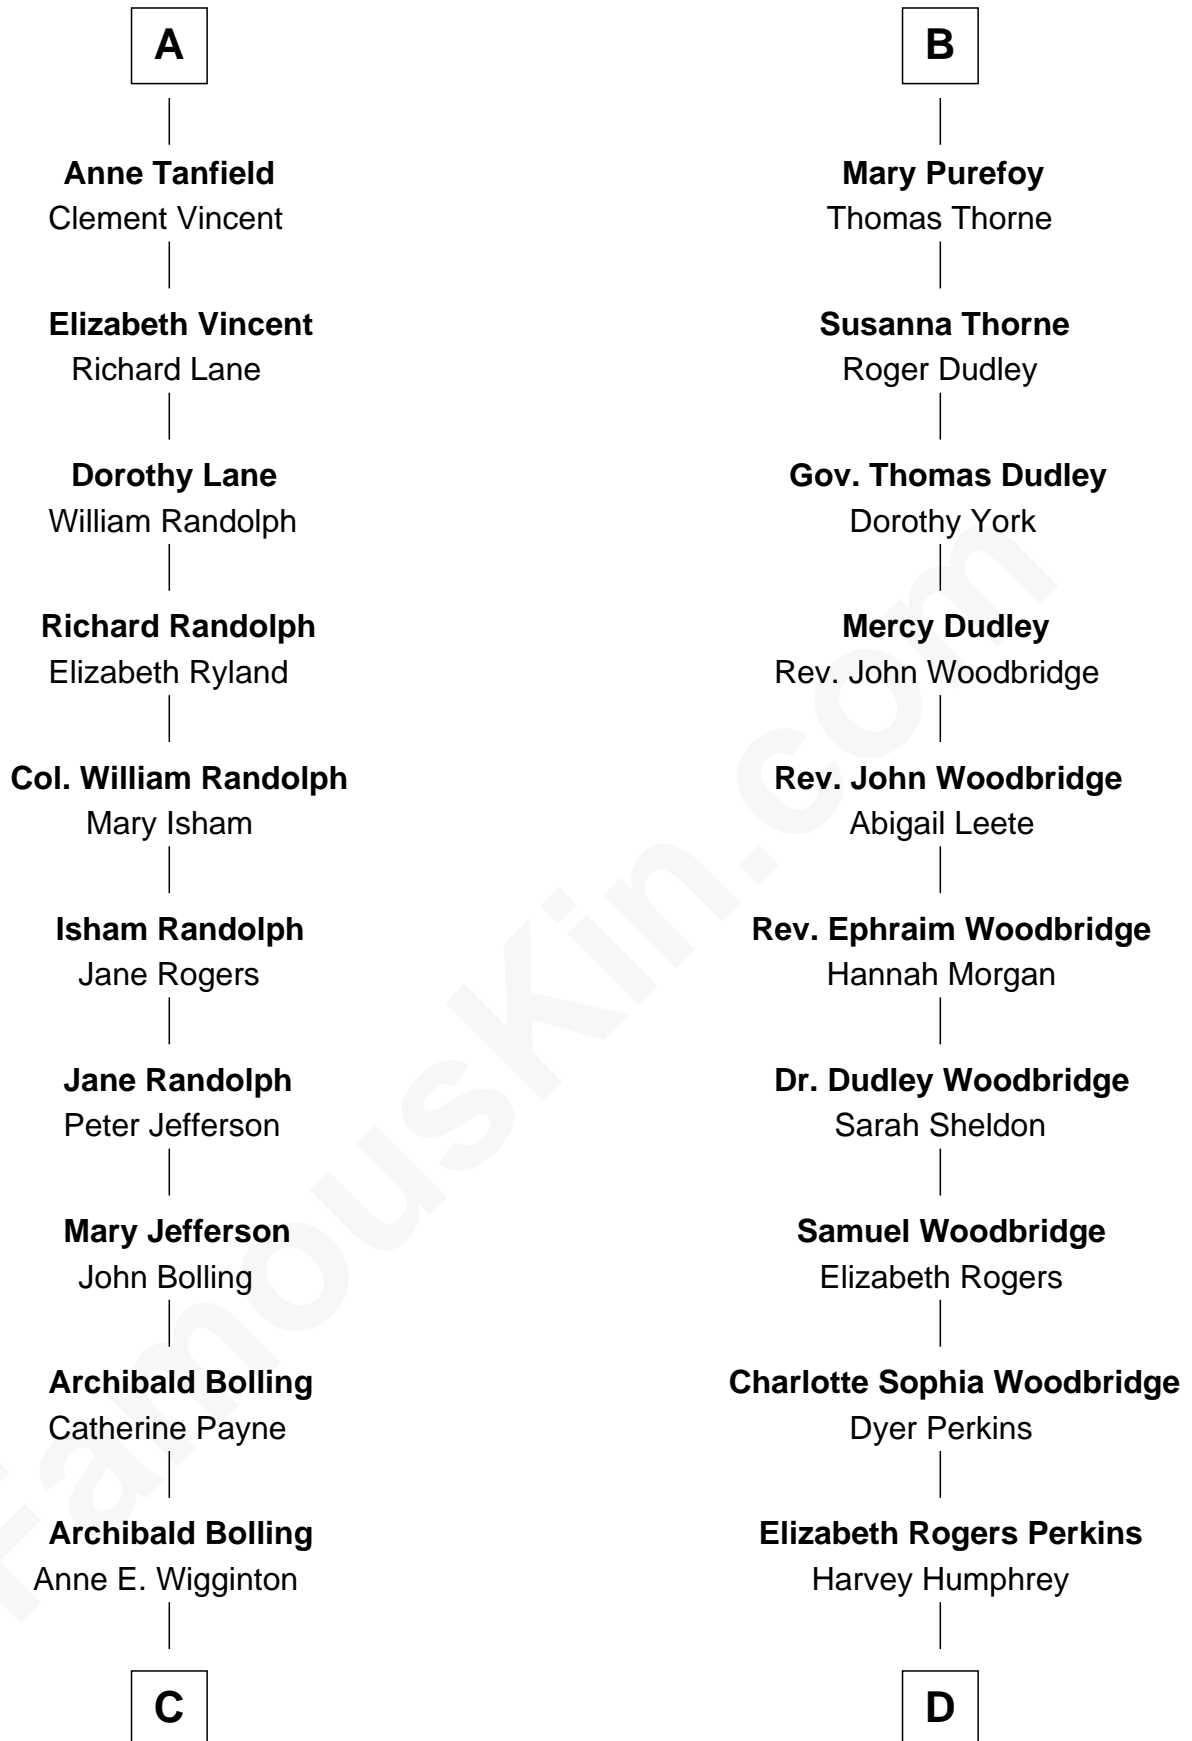

FamousKin.com

Relationship Chart of

Edith (Bolling) Wilson

First Lady of President Woodrow Wilson

18th cousin 1 time removed of

Humphrey Bogart
Movie Actor

Sir John Howard
Alice de Bois

Sir Robert Howard
Margaret de Scales

Beatrice Brewes
Sir Hugh Shirley

Sir Ralph Shirley
Joan Basset

Beatrice Shirley
John Brome

Isabel Brome
John Denton

Alice Denton
Nicholas Purefoy

Edward Purefoy
Anne Fettiplace

B

C