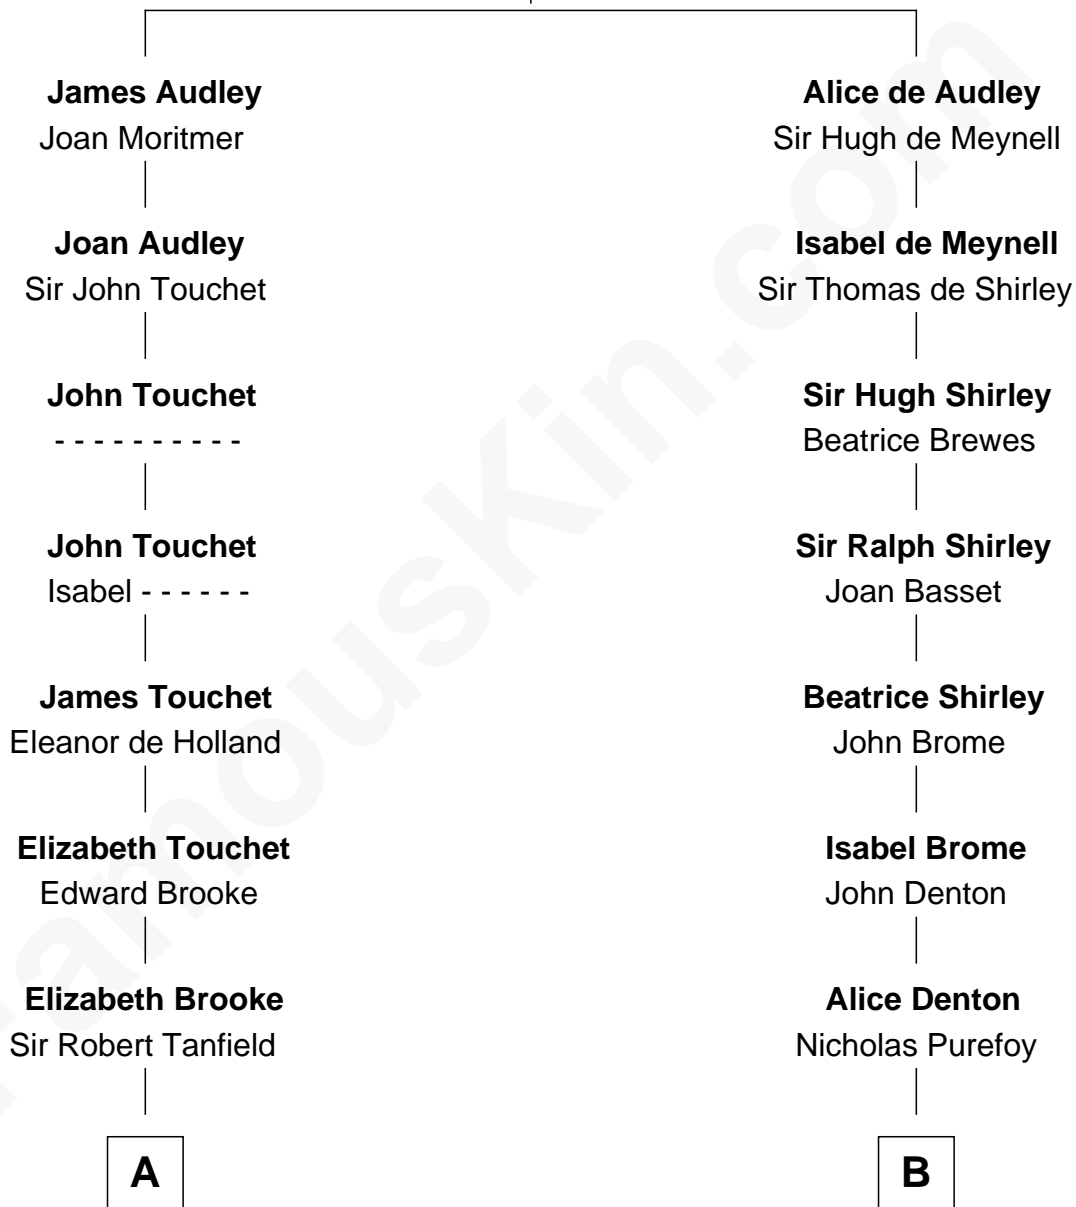

FamousKin.com

Relationship Chart of

Edith (Bolling) Wilson

First Lady of President Woodrow Wilson

20th cousin 1 time removed of

Humphrey Bogart
Movie Actor

Sir Nicholas Audley
Joan Martin

C

Mary Jefferson

John Bolling

Archibald Bolling

Catherine Payne

Archibald Bolling

Anne E. Wigginton

William Holcombe Bolling

Sarah Spiers White

Edith (Bolling) Wilson

First Lady of Woodrow Wilson

D

Elizabeth Rogers Perkins

Harvey Humphrey

John Perkins Humphrey

Frances Dewey Churchill

Maud Humphrey