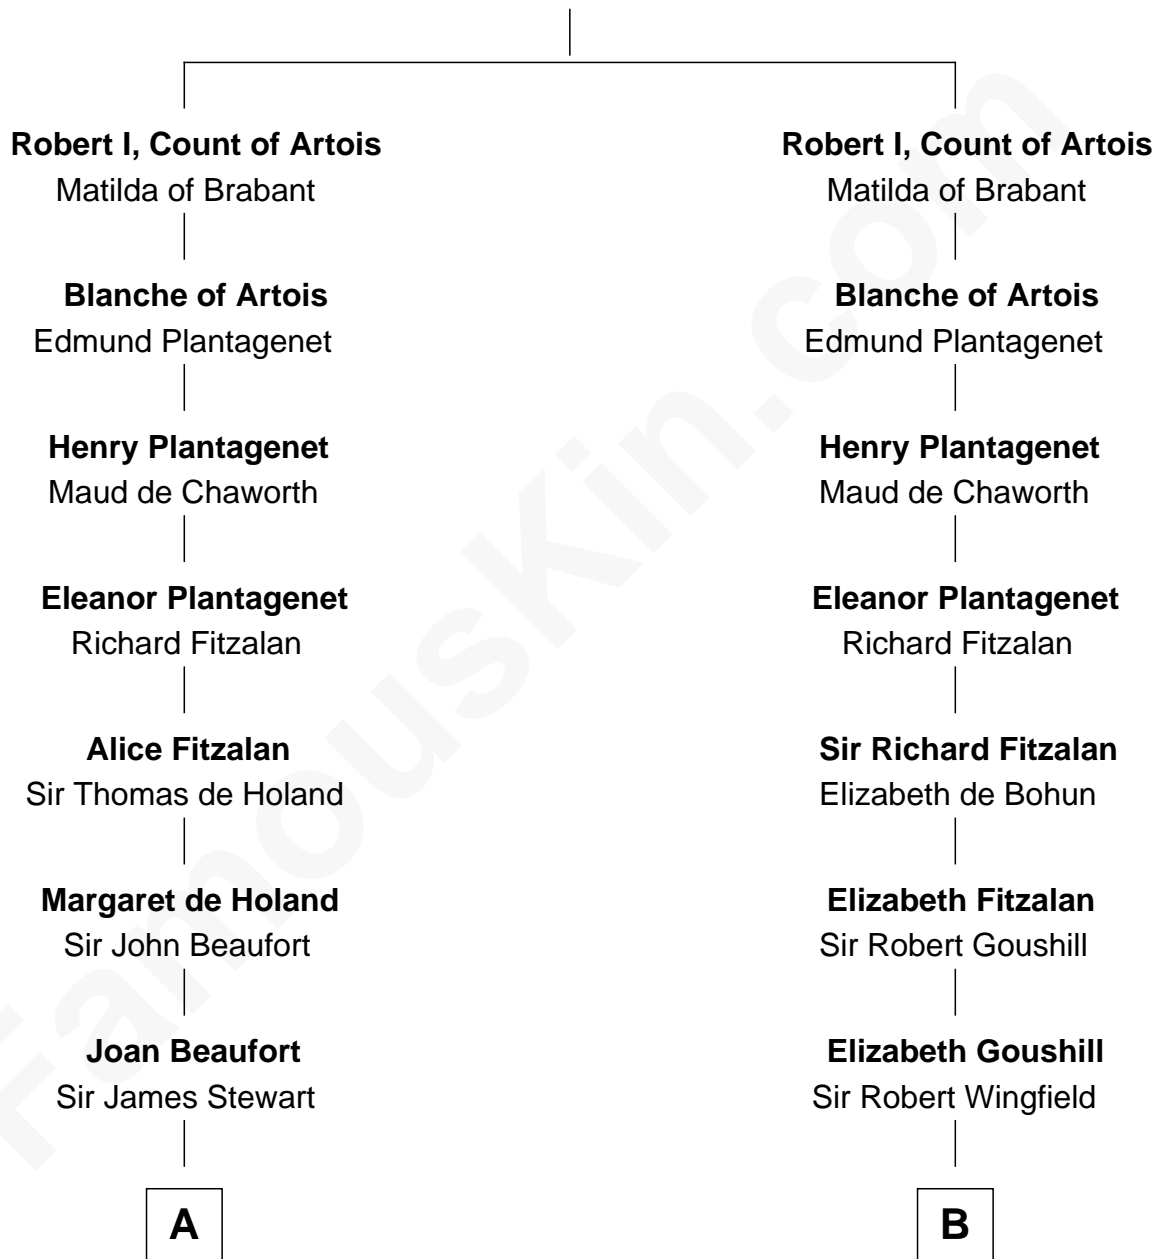

FamousKin.com

Relationship Chart of

Edith (Bolling) Wilson

First Lady of President Woodrow Wilson

20th cousin 1 time removed of

Anderson Cooper
Television Journalist

Louis VIII, King of France
Blanche of Castile

C

Catherine Payne
Archibald Bolling

Archibald Bolling
Anne E. Wigginton

William Holcombe Bolling
Sarah Spiers White

Edith (Bolling) Wilson
First Lady of Woodrow Wilson

D

Abraham Evan Gwynne
Rachel Moore Flagg

Alice Claypoole Gwynne
Cornelius Vanderbilt

Reginald Claypoole Vanderbilt
Gloria Maria Mercedes Morgan

Gloria Laura Morgan Vanderbilt
Wyatt Emory Cooper

Anderson Cooper
Television Journalist