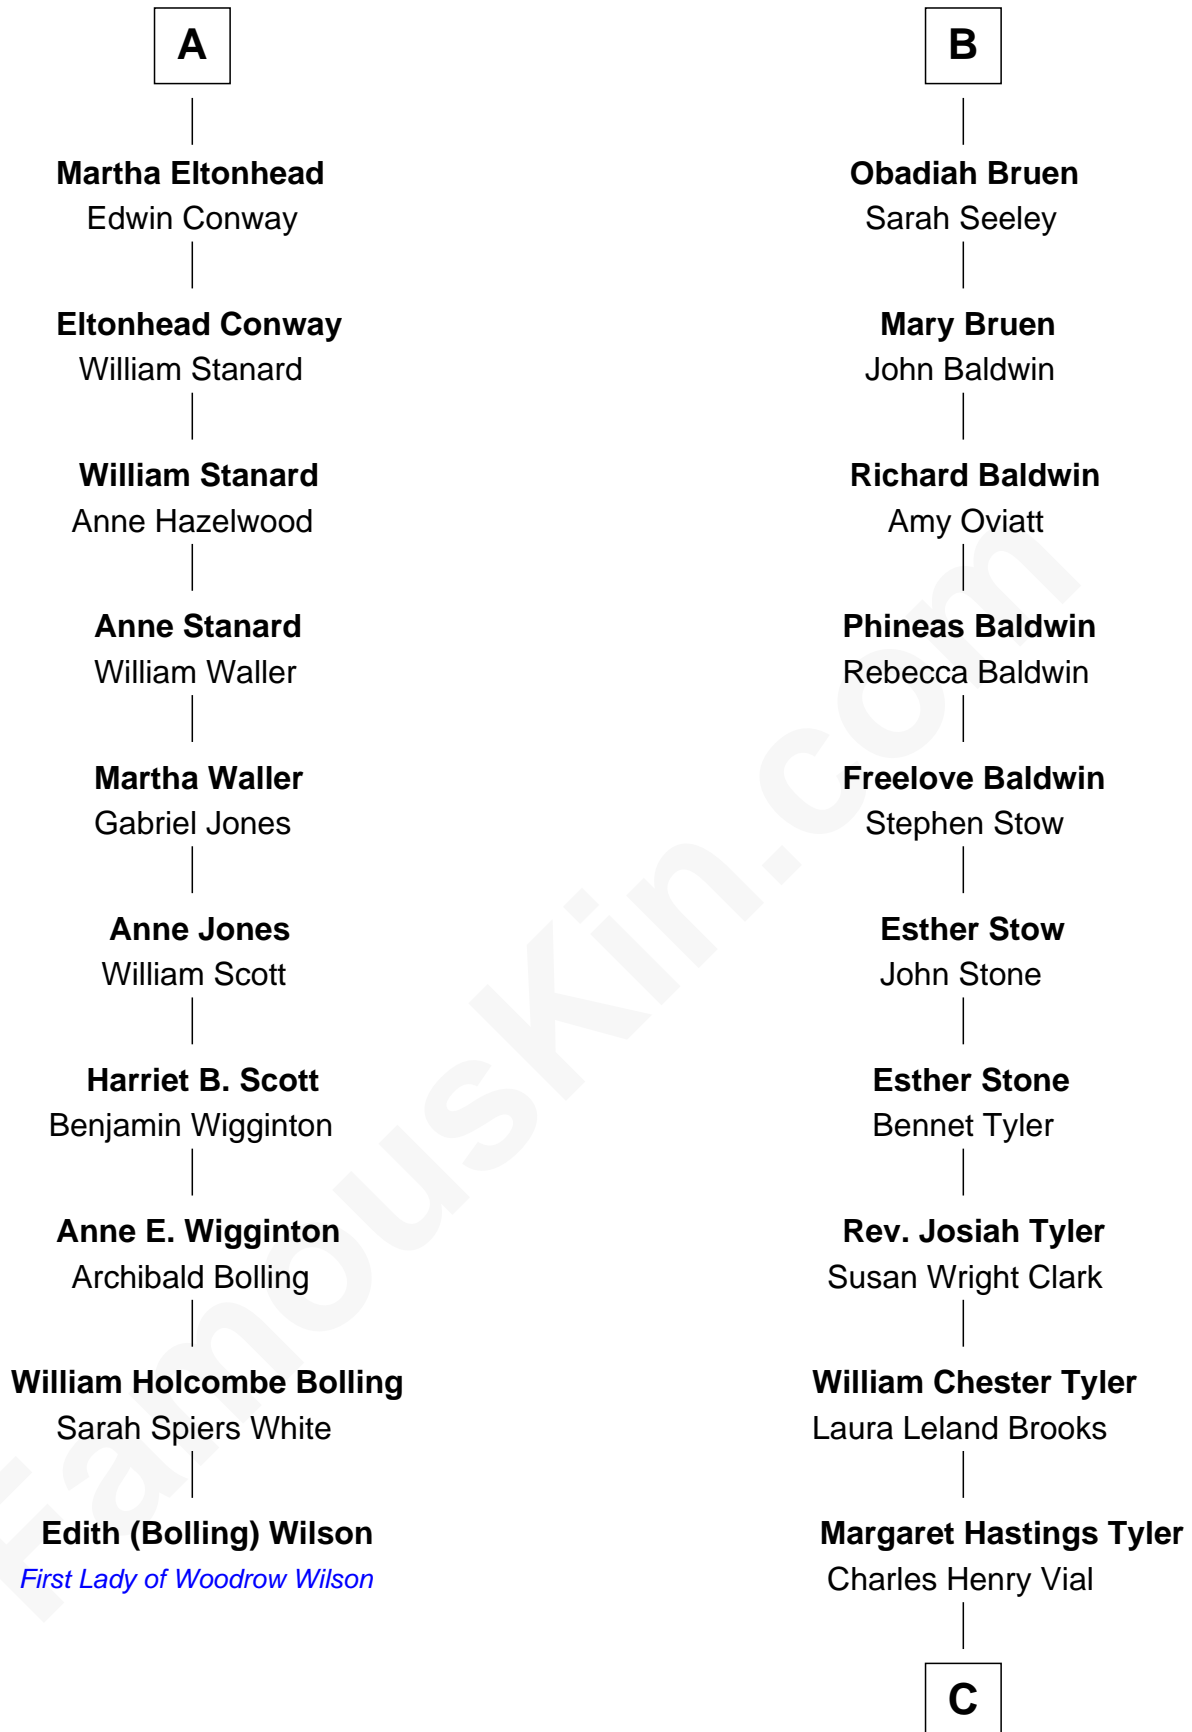

FamousKin.com

Relationship Chart of

Edith (Bolling) Wilson

First Lady of President Woodrow Wilson

16th cousin 3 times removed of

Kate Upton

Sports Illustrated Swimsuit Cover Model

C

Elizabeth Brooks Vial
Stephen Edward Upton

Jefferson Matthew Upton
Shelley Fawn Davis

Kate Upton
Model and Actress